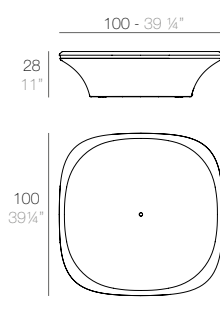

UFO

UFO Mesa Baja
UFO Low Table

	Basic Basic	Lacquered Lacado	White Led Cab. Led Blanco Cab.	RGBW Led Cab. Led RGBW Cab.	RGBW Led DMX Cab. Led RGBW DMX Cab.	RGBW Led Batt. Led RGBW Bat.	RGBW Led DMX Batt. Led RGBW DMX Batt.
Low Table Mesa Baja	63003	63003F	63003W	63003L	63003D	63003Y	63003DY