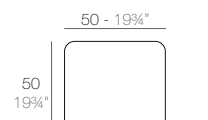

SUAVE Cojín 35x50cm
SUAVE Pillow 35x50cm
ref. 67004

SUAVE Cojín 50x50cm
SUAVE Pillow 50x50cm
ref. 67005

SUAVE Puff Ø45x40cm
SUAVE Ottoman Ø45x40cm
ref. 67006

SUAVE Puff Ø65x40cm
SUAVE Ottoman Ø65x40cm
ref. 67007