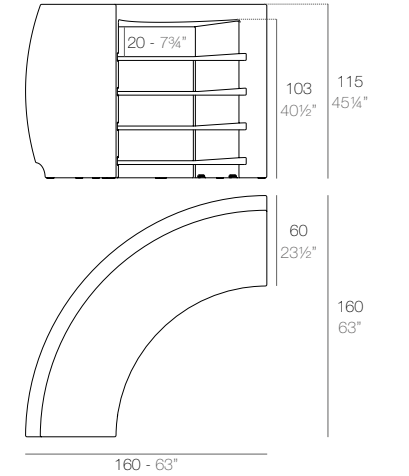

FIESTA Barra curva
FIESTA Curved counter

	2-HPL Flat shelf set Set 2 estantes HPL	Counter top - stainless steel Cobre barra inox.	8-Wheel set with lock set Set 8 ruedas con bloqueo	Bluetooth sound system pack 200W Bluetooth sound system pack 200W
Optional	56023E	56023X	56023B	56099
	56001E	56001X	56001B	56099
	56002E	56002X	56002B	56099