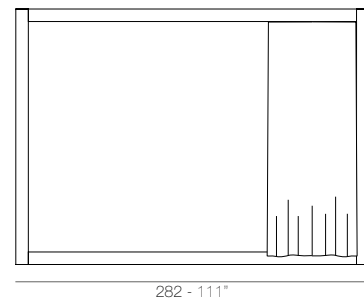

CANOPIES & PAVILIONS PÉRGOLAS Y CENADORES

VELA

COUNTERS BARRAS

FIESTA

	Basic Basic	Lacquered Lacado	White Led Cab. Led Blanco Cab.	RGBW Led Cab. Led RGBW Cab.	RGBW Led Batt. Led RGBW Bat.	RGBW Led DMX Cab. Led RGBW DMX Cab.	RGBW Led DMX Batt. Led RGBW DMX Bat.
120 Counter 120 Barra	56023	56023F	56023W	56023L	56023Y	56023D	56023DY
180 Counter 180 Barra	56001	56001F	56001W	56001L	56001Y	56001D	56001DY
Curved counter Barra curva	56002	56002F	56002W	56002L	56002Y	56002D	56002DY

	2-HPL Flat shelf set Set 2 estantes HPL	Counter top - stainless steel Cobre barra inox.	8-Wheel set with lock set Set 8 ruedas con bloqueo	Bluetooth sound system pack 200W Bluetooth sound system pack 200W
Optional	56023E	56023X	56023B	56099
	56001E	56001X	56001B	56099
	56002E	56002X	56002B	56099

COMBINATION OPTIONS - POSIBLES COMBINACIONES