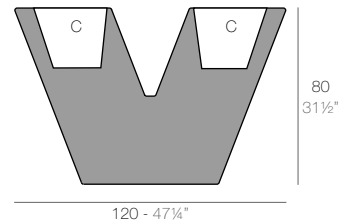

UVE

UVE 120 x 80 x 40 cm
UVE 47¼" x 31½" x 15¾"

	Gal L	C= d x h in C= d x h cm	Basic Basic	Self-watering Autorniego	Lacquered Lacado	White Led Cab. Led Blanco Cab.	RGBW Led Cab. Led RGBW Cab.	RGBW Led Batt. Led RGBW Bat.	RGBW Led DMX Cab. Led RGBW DMX Cab.	RGBW Led DMX Batt. Led RGBW DMX Bat.
Uve 47¼" x 31" x 15¾" - Uve 120 x 80 x 40 cm	5½ + 5½ - 20 + 20	13" x 10¾" - 33 x 27	43340A	43340R	43340RF	43340W	43340L	43340Y	43340D	43340DY