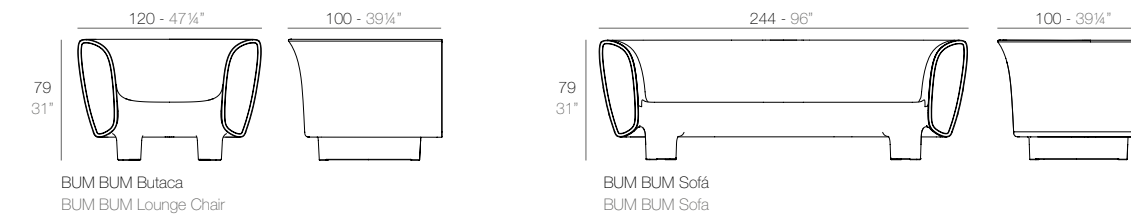

BUM BUM

	Basic Basic	Lacquered Lacado	White Led Cab. Led Blanco Cab.	RGBW Led Cab. Led RGBW Cab.	RGBW Led DMX Cab. Led RGBW DMX Cab.	RGBW Led Batt. Led RGBW Batt.	RGBW Led DMX Batt. Led RGBW DMX Batt.	Cushion Acolchado
Lounge Chair - Butaca	65008	65008F	65008W	65008L	65008D	65008Y	65008DY	65008CO
Sofa - Sofá	65001	65001F	65001W	65001L	65001D	65001Y	65001DY	65001CO