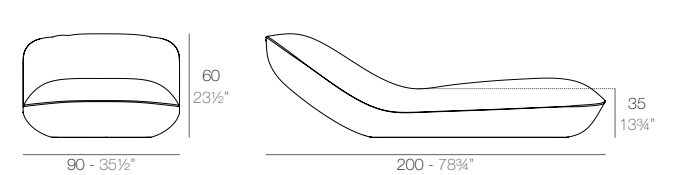

PILLOW

PILLOW Tumbona PILLOW Sun Chaise

	Basic Basic	Lacquered Lacado	White Led Cab. Led Blanco Cab.	RGBW Led Cab. Led RGBW Cab.	RGBW Led Batt. Led RGBW Bat.	RGBW Led DMX Cab. Led RGBW DMX Cab.	RGBW Led DMX Batt. Led RGBW DMX Bat.
Sun chaise - Tumbona	55013	55013F	55013W	55013L	55013Y	55013D	55013DY