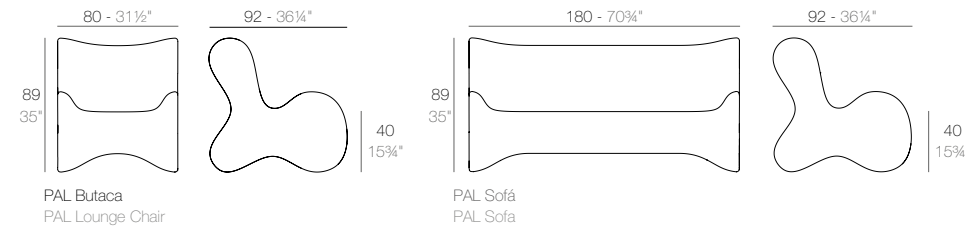

PAL

	Basic Basic	Lacquered Lacado	White Led Cab. Led Blanco Cab.	RGBW Led Cab. Led RGBW Cab.	RGBW Led DMX Cab. Led RGBW DMX Cab.	RGBW Led Batt. Led RGBW Batt.	RGBW Led DMX Batt. Led RGBW DMX Batt.
Lounge Chair - Butaca	51001	51001F	51001W	51001L	51001D	51001Y	51001DY
Sofa - Sofá	51002	51002F	51002W	51002L	51002D	51002Y	51002DY