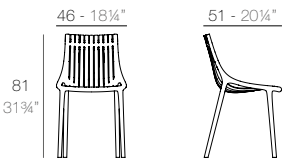

Camo

Ramón Esteve
pag. 282

DIMENSIONS

DIMENSIONES

CHAIRS SILLAS

IBIZA

IBIZA Silla
IBIZA Chair

Basic	Lacquered
Basic	Lacado
65040	65040F