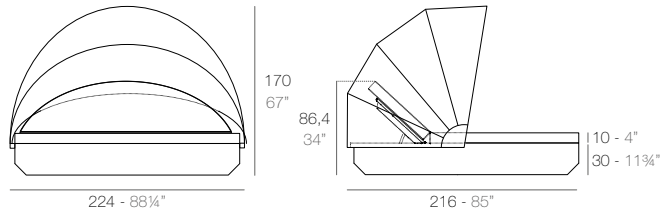

VELA Daybed redondo reclinable con parasol plegable. Giro 360°. VELA Daybed 1 reclining backrest round with folding sunroof. Rotation 360°.