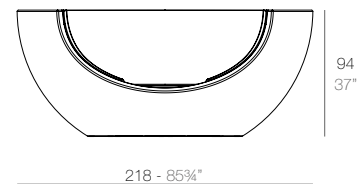

ULM MOON

MOON Daybed
MOON Daybed

	Basic Basic	Lacquered Lacado	White Led Cab. Led Blanco Cab.	RGBW Led Cab. Led RGBW Cab.	RGBW Led Batt. Led RGBW Bat.	RGBW Led DMX Cab. Led RGBW DMX Cab.	RGBW Led DMX Batt. Led RGBW DMX Bat.
Daybed	54281	54281F	54281W	54281L	54281Y	54281D	54281DY
Daybed with parasol Daybed con parasol	54279	54279F	54279W	54279L	54279Y	54279D	54279DY