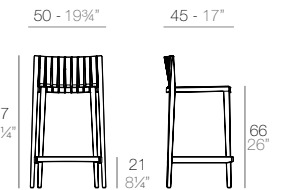

SPRITZ Taburete Alto 87
SPRITZ Counter Stool 34 1/4\"