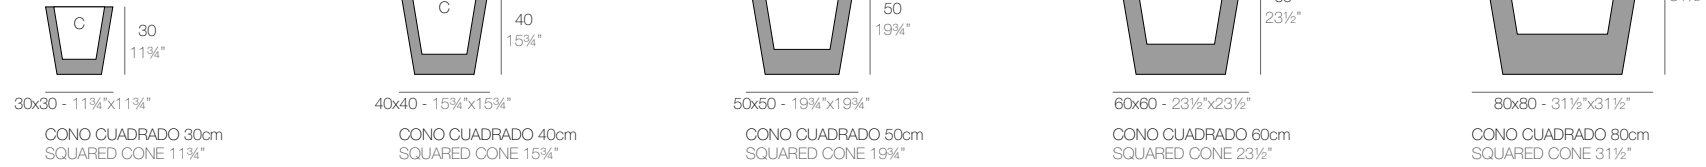

CONO CUADRADO

	Gal L	C= (d x d) x h in C= (d x d) x h cm	Basic Basic	Self-watering Autoriego	Lacquered Lacado	White Led Cab. Led Blanco Cab.	RGBW Led Cab. Led RGBW Cab.	RGBW Led Batt. Led RGBW Bat.	RGBW Led DMX Cab. Led RGBW DMX Cab.	RGBW Led DMX Batt. Led RGBW DMX Bat.
Squared Cone 11¾" x 11¾" - Cono Cuadrado 30 x 30 cm	2½ - 10	9" x 9" x 7¾" - 23 x 23 x 20	41130A	41130R	41130FF	41130W	41130L	41130Y	41130D	41130DY
Squared Cone 15¾" x 15¾" - Cono Cuadrado 40 x 40 cm	6½ - 24	12¼" x 12¼" x 12¼" - 31 x 31 x 31	41140A	41140R	41140FF	41140W	41140L	41140Y	41140D	41140DY
Squared Cone 19¾" x 19¾" - Cono Cuadrado 50 x 50 cm	10½ - 40	15" x 15" x 15" - 38 x 38 x 38	41150A	41150R	41150FF	41150W	41150L	41150Y	41150D	41150DY
Squared Cone 23½" x 23½" - Cono Cuadrado 60 x 60 cm	18½ - 70	18" x 18" x 18" - 46 x 46 x 46	41160A	41160R	41160FF	41160W	41160L	41160Y	41160D	41160DY
Squared Cone 31½" x 31½" - Cono Cuadrado 80 x 80 cm	53 - 200	24¾" x 24¾" x 24¾" - 63 x 63 x 62	41180A	41180R	41180FF	41180W	41180L	41180Y	41180D	41180DY