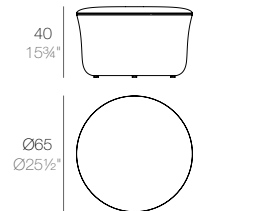

SUAVE Puff Ø65x40cm
SUAVE Ottoman Ø65x40cm
ref. 67007