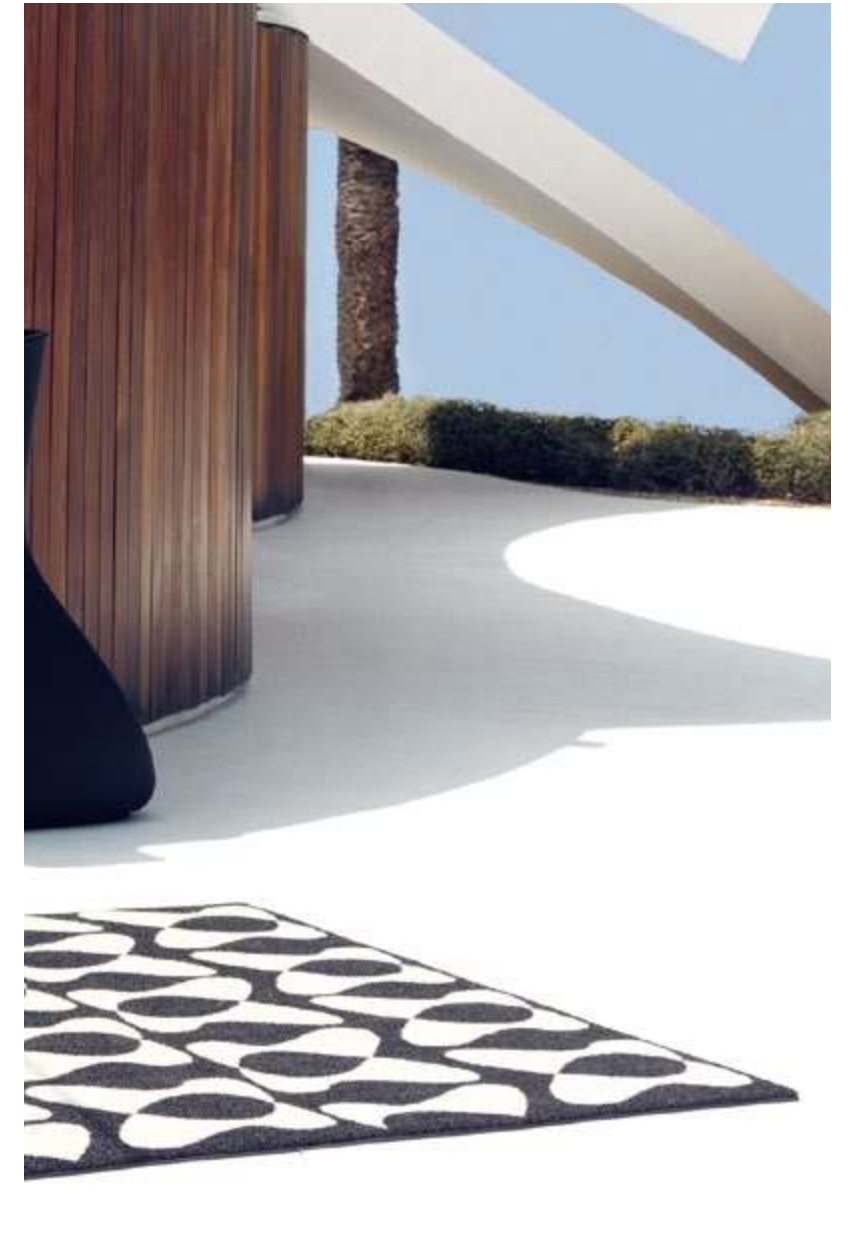

KANNELONI & SPAGHETTI

by Karim Rashid

KANNELONI PLANTER
lacquered white

SPAGHETTI PLANTER
lacquered white

TWIST & SHOUT

OUTDOOR RUG - by Karim Rashid

YOU & ME

OUTDOOR RUG - by Karim Rashid