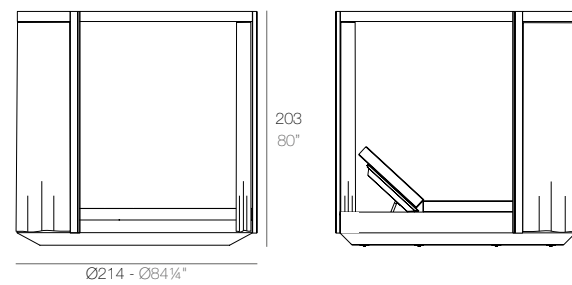

VELA Pérgola con estor (daybed no incluido)
VELA Canopy with blind (daybed not included)
ref: 54115F

VELA Pérgola con cortinas (daybed no incluido)
VELA Canopy with curtain (daybed not included)
ref: 54183F