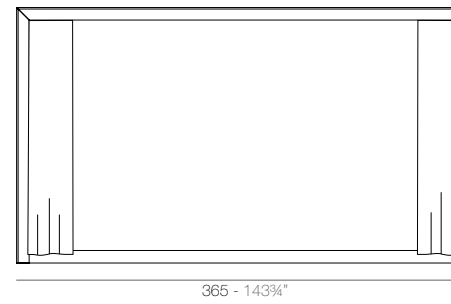

VELA Cenador M
VELA M Pavilion
ref: 54131F