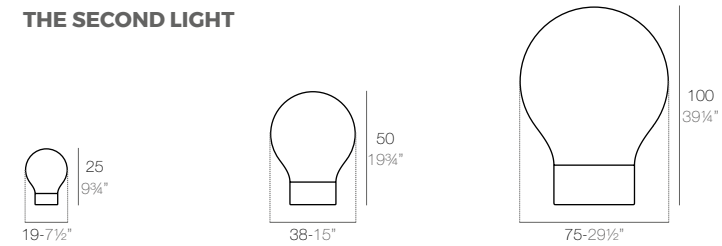

THE SECOND LIGHT

THE SECOND LIGHT Ø19 cm
THE SECOND LIGHT Ø7½"

THE SECOND LIGHT Ø38 cm
THE SECOND LIGHT Ø15"

THE SECOND LIGHT Ø75 cm
THE SECOND LIGHT Ø29½"

	White Led Cab. Led Blanco Cab.	RGBW Led Cab. Led RGBW Cab.	RGBW Led Batt. Led RGBW Bat.	RGBW Led DMX Cab. Led RGBW DMX Cab.	RGBW Led DMX Batt. Led RGBW DMX Bat.	Hanging Support Kit Kit Soporte Colgante
Ø7½" - Ø19 cm	-	46019L	-	-	-	48000X
Ø15" - Ø38 cm	46038W	46038L	46038Y	46038D	46038DY	48000X
Ø29½" - Ø75 cm	46075W	46075L	46075Y	46075D	46075DY	48000X