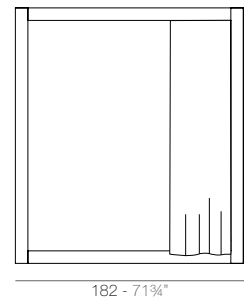

CANOPIES & PAVILIONS PÉRGOLAS Y CENADORES

VELA

COUNTERS BARRAS

FIESTA

	Basic Basic	Lacquered Lacado	White Led Cab. Led Blanco Cab.	RGBW Led Cab. Led RGBW Cab.	RGBW Led Batt. Led RGBW Bat.	RGBW Led DMX Cab. Led RGBW DMX Cab.	RGBW Led DMX Batt. Led RGBW DMX Bat.
120 Counter 120 Barra	56023	56023F	56023W	56023L	56023Y	56023D	56023DY
180 Counter 180 Barra	56001	56001F	56001W	56001L	56001Y	56001D	56001DY
Curved counter Barra curva	56002	56002F	56002W	56002L	56002Y	56002D	56002DY

	2-HPL Flat shelf set Set 2 estantes HPL	Counter top - stainless steel Cobre barra inox.	8-Wheel set with lock set Set 8 ruedas con bloqueo	Bluetooth sound system pack 200W Bluetooth sound system pack 200W
Optional	56023E	56023X	56023B	56099
	56001E	56001X	56001B	56099
	56002E	56002X	56002B	56099

COMBINATION OPTIONS - POSIBLES COMBINACIONES