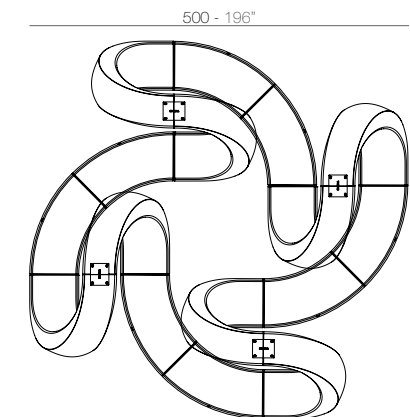

4 x 60007 AND - AND
8 x 60006 AND Banco - AND Bench