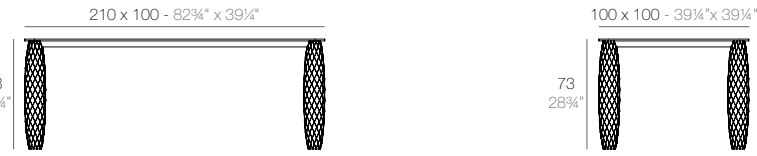

VASES Mesa 210x100
VASES Dinning Table 82¼"x39¼"
VASES Mesa 100x100
VASES Dinning Table 39¼"x39¼"

	Basic Basic	Lacquered Lacado
Dinning Table 82¼" x 39¼" - Mesa 210 x 100	47079	47079F
Dinning Table 39¼" x 39¼" - Mesa Comedor 100 x 100	47080	47080F