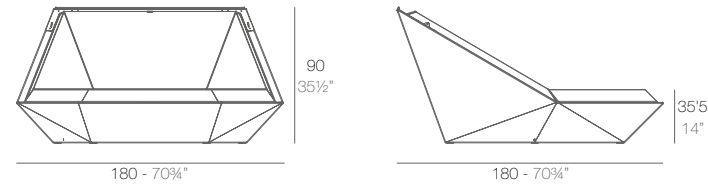

8 x 60007 AND - AND
8 x 60006 AND Banco - AND Bench

2 x 60007 AND - AND
12 x 60006 AND Banco - AND Bench

DAYBEDS & SUN LOUNGERS

DAYBEDS & TUMBONAS

FAZ

FAZ Daybed
FAZ Daybed

	Rotation Giro	Thick cushion Grosor acolchado
Daybed	360°	3 1/4"
Daybed	360°	8