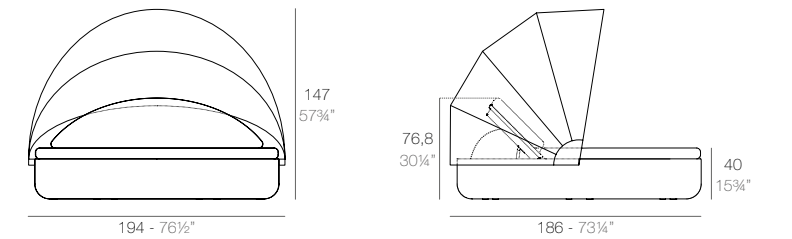

ULM Daybed reclining backrest with folding sunroof
ULM Daybed reclining backrest with folding sunroof

	Rotation Giro	Thick cushion Grosor acolchado
Daybed reclining backrest with folding sunroof	360°	4"
Daybed reclining con parasol plegable	360°	10