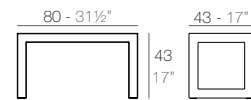

FRAME

FRAME Banco
FRAME Bench

	Basic Basic	Lacquered Lacado	Cushion Acolchado
Bench Banco	54087	54087F	54087CO