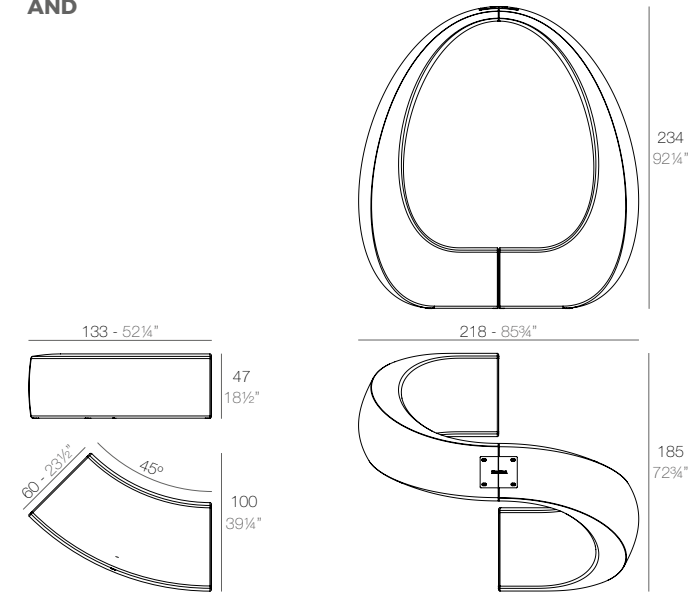

AND

AND Banco
AND Bench

AND (2 ud)
AND (2 units)

	Basic Basic	Lacquered Lacado	White Led Cab. Led Blanco Cab.	RGBW Led Cab. Led RGBW Cab.	RGBW Led Batt. Led RGBW Bat.	RGBW Led DMX Cab. Led RGBW DMX Cab.	RGBW Led DMX Batt. Led RGBW DMX Bat.	Cushion Acolchado
Bench Banco	60006	60006F	60006W	60006L	60006Y	60006D	60006DY	60006CO
AND 2 units AND 2 unidades	60007	60007F	60007W	60007L	60007Y	60007D	60007DY	60007CO