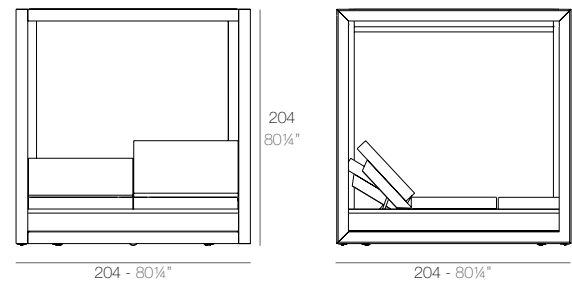

VELA Pérgola con estor (daybed no incluido)
VELA Canopy with blind (daybed not included)
ref: 54115F

VELA Pérgola con cortinas (daybed no incluido)
VELA Canopy with curtain (daybed not included)
ref: 54183F