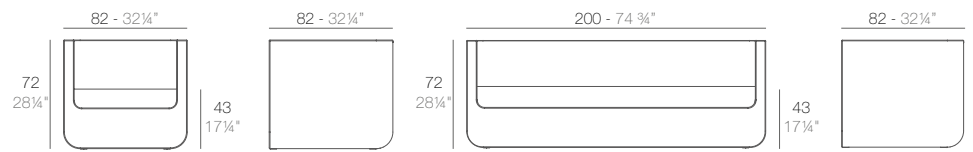

ULM

ULM Butaca
ULM Lounge Chair

ULM Sofá
ULM Sofa

	Basic Basic	Lacquered Lacado	White Led Cab. Led Blanco Cab.	RGBW Led Cab. Led RGBW Cab.	RGBW Led DMX Cab. Led RGBW DMX Cab.	RGBW Led Batt. Led RGBW Bat.	RGBW Led DMX Batt. Led RGBW DMX Batt.
Lounge Chair - Butaca	54134	54134F	54134W	54134L	54134D	54134Y	54134DY
Sofa - Sofá	54135	54135F	54135W	54135L	54135D	54135Y	54135DY