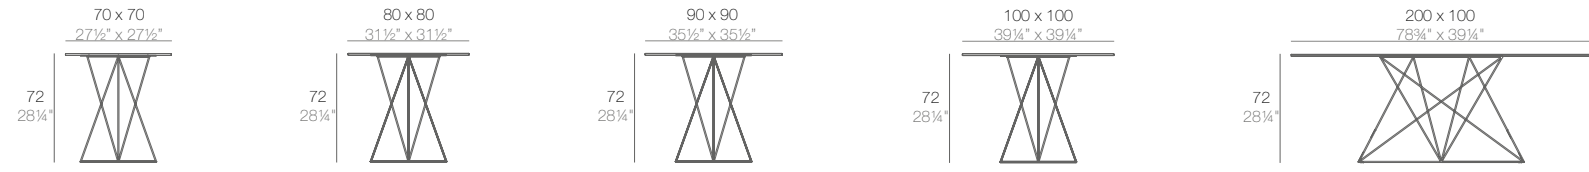

FAZ INOX

FAZ Mesa Inox 70x70
FAZ Dining Table Stainless
Base 27½" x 27½"
FAZ Mesa Inox 80x80
FAZ Dining Table Stainless
Base 31½" x 27½"
FAZ Mesa Inox 90x90
FAZ Dining Table Stainless
Base 35½"
FAZ Mesa Inox 100x100
FAZ Dining Table Stainless
Base 39¼" x 39¼"
FAZ Mesa Inox 200 x 100
FAZ Dining Table Stainless
Base 78¼" x 39¼"

	HPL Black Border HPL Borde Negro	HPL White Border HPL Borde Blanco
Dinning Table stainless base 27½"x27½" - Mesa inox 70x70	54058C	54058B
Dinning Table stainless base 31½"x31½" - Mesa inox 80x80	54106C	54106B
Dinning Table stainless base 35½"x35½" - Mesa inox 90x90	54054C	54054B
Dinning Table stainless base 39¼"x39¼" - Mesa inox 100x100	54060C	54060B
Dinning Table stainless base 78¼"x39¼" - Mesa inox 200x100	54053	54053B