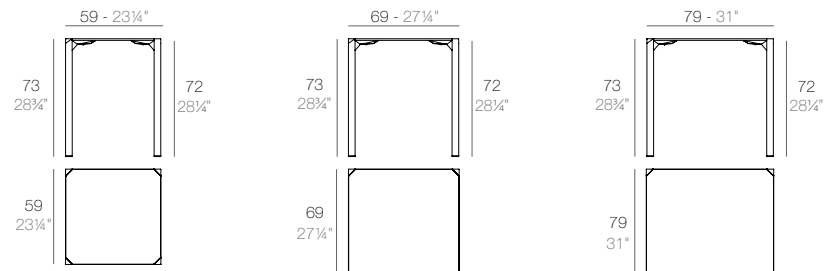

QUARTZ Mesa 59 x 59
QUARTZ Table 23¼" x 23¼"
QUARTZ Mesa 69 x 69
QUARTZ Table 27¼" x 27¼"
QUARTZ Mesa 79 x 79
QUARTZ Table 31" x 31"