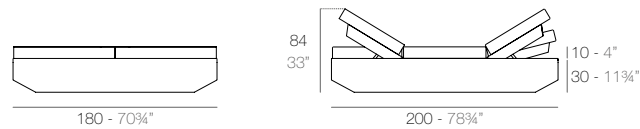

VELA Daybed 4 cabezales reclinables. Giro 360°. VELA Daybed 4 reclining backrest square. Rotation 360°.