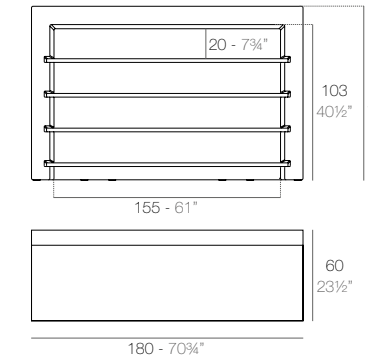

FIESTA 180 Barra
FIESTA 180 Counter