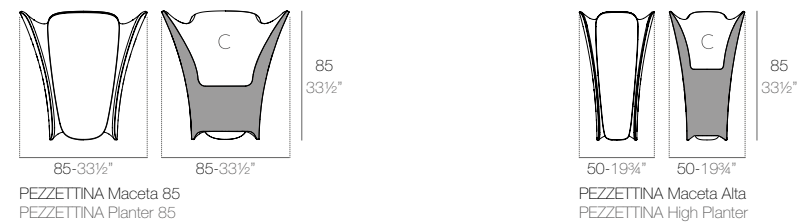

PEZZETTINA

	Gal L	C= (d x d') x h in C= (d x d') x h cm	Basic Basic	Self-watering Autorriego	Lacquered Lacado	White Led Cab. Led Blanco Cab.	RGBW Led Cab. Led RGBW Cab.	RGBW Led Batt. Led RGBW Bat.	RGBW Led DMX Cab. Led RGBW DMX Cab.	RGBW Led DMX Batt. Led RGBW DMX Bat.
Planter 50 - Maceta 50	4 3/4 - 18	(15 3/4" x 15 3/4") x 11 1/2" - (40 x 40) x 29	56006A	56006R	56006F	56006W	56006L	56006Y	56006D	56006DY
Planter 65 - Maceta 65	9 1/4 - 35	(20 3/4" x 20 3/4") x 12 1/4" - (53 x 53) x 31	56007A	56007R	56007F	56007W	56007L	56007Y	56007D	56007DY
Planter 85 - Maceta 85	20 1/2 - 78	(27 1/4" x 27 1/4") x 16 1/4" - (69 x 69) x 41	56008A	56008R	56008F	56008W	56008L	56008Y	56008D	56008DY
High Planter - Maceta Alta	5 1/4 - 20	(15 1/4" x 15 1/4") x 12 1/2" - (39 x 39) x 32	56009A	56009R	56009F	56009W	56009L	56009Y	56009D	56009DY