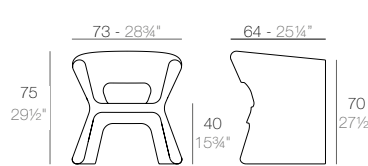

PAL

PAL Silla con Brazos
PAL Armchair

Basic	Lacquered	Cushion
Basic	Lacado	Acolchado
51005	51005F	51005CO