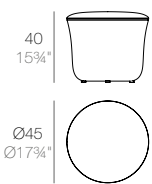

SUAVE Cojín 35x50cm
SUAVE Pillow 35x50cm
ref. 67004

SUAVE Cojín 50x50cm
SUAVE Pillow 50x50cm
ref. 67005

SUAVE Puff Ø45x40cm
SUAVE Ottoman Ø45x40cm
ref. 67006

SUAVE Puff Ø65x40cm
SUAVE Ottoman Ø65x40cm
ref. 67007