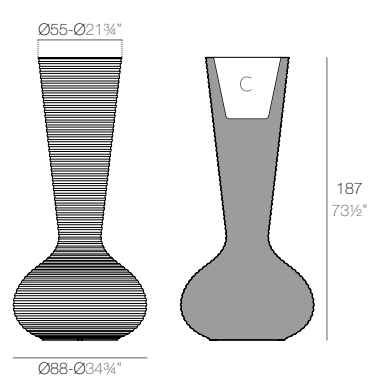

BLOOM

BLOOM Macetera
BLOOM Planter

	Gal L	C=Ø x h in C=Ø x h cm	Basic Basic	Self-watering Autorriego	Lacquered Lacado	White Led Cab. Led Blanco Cab.	RGBW Led Cab. Led RGBW Cab.	RGBW Led Batt. Led RGBW Bat.	RGBW Led DMX Cab. Led RGBW DMX Cab.	RGBW Led DMX Batt. Led RGBW DMX Bat.
Planter Macetera	2 3/4 10	Ø17 1/4" x 15 3/4" Ø44 x 40	56019A	56019R	56019F	56019W	56019L	56019Y	56019D	56019DY