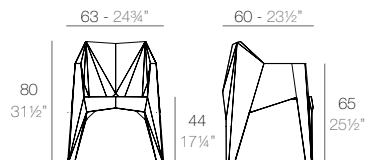

VOXEL Silla con brazos
VOXEL Armchair

Basic	Lacquered	Cushion
Basic	Lacado	Acolchado
51031	51031F	51031CO