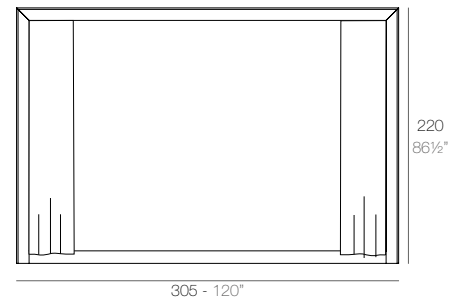

VELA Cenador S
VELA S Pavilion
ref: 54130F