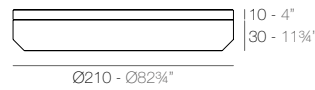

VELA

VELA Daybed basic redondo. Giro 360°. VELA Daybed round basic. Rotation 360°.