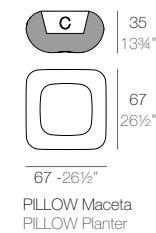

PILLOW

	Gal L	C= d x d' in - C= d x d' cm	Basic Basic	Self-watering Autorriego	Lacquered Lacado	White Led Cab. Led Blanco Cab.	RGBW Led Cab. Led RGBW Cab.	RGBW Led Batt. Led RGBW Bat.	RGBW Led DMX Cab. Led RGBW DMX Cab.	RGBW Led DMX Batt. Led RGBW DMX Bat.
Planter - Maceta	6 1/2 - 24	8 1/4" x 9 1/2" - 21 x 24	55004	55004R	55004F	55004W	55004L	55004Y	55004D	55004DY