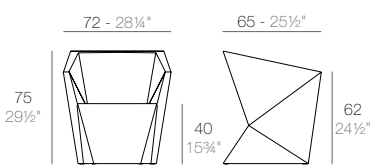

FAZ

FAZ Silla con Brazos
FAZ Armchair

Basic	Lacquered	RGBW Led Batt.	RGBW Led DMX Batt.	Cushion
Basic	Lacado	Led Batt.	Led DMX Batt.	Acolchado
54015	54015F	54015Y	54015DY	54015CO