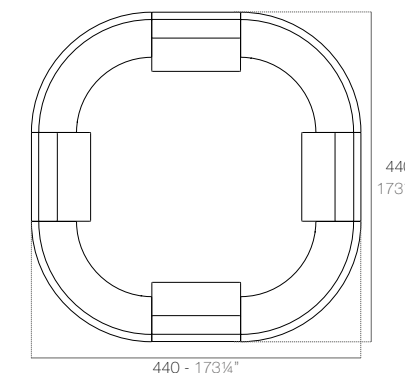

4 x 56023 120 Barra - 120 Counter
4 x 56002 Barra curva - Curved counter