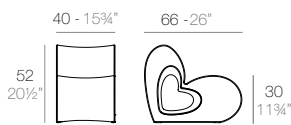

AGATHA

AGATHA Silla
AGATHA Chair

Basic	Lacquered	Cushion
Basic	Lacado	Acolchado
52001	52001F	52001CO