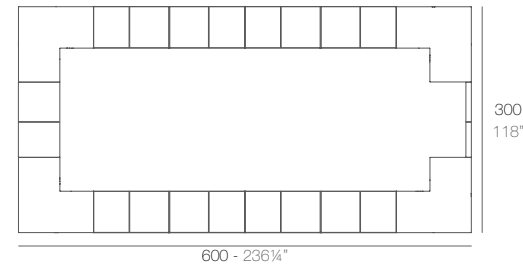

4 x 54082 Barra - Double counter
1 x 54081 Barra 100 - Single counter
4 x 54083 Barra esquina - Corner counter
1 x 54084 Puerta barra (con bisagra) - Counter door (with hinge)

LAMPS LÁMPARAS

ULM