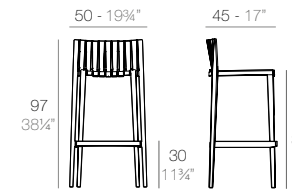

SPRITZ

SPRITZ Taburete Alto 97
SPRITZ Bar Stool 38 1/4\"

	Basic	Cushion
	Basic	Acolchado
Bar Stool 38 1/4\" Taburete Alto 97	56019	56019CO
Counter Stool 34 1/4\" Taburete Alto 87	56020	56019CO