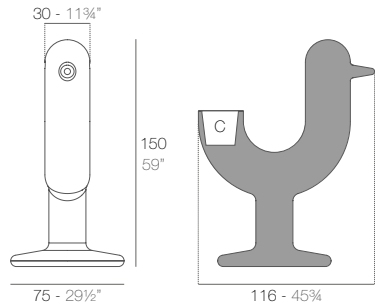

OBJECTS OBJETOS

PEACOCK

PEACOCK Macetero
PEACOCK Planter

	Gal L	C= d x h in C= d x h cm	Self-watering Autorriego	Lacquered Lacado	White Led Cab. Led Blanco Cab.	RGBW Led Cab. Led RGBW Cab.	RGBW Led Batt. Led RGBW Bat.	RGBW Led DMX Cab. Led RGBW DMX Cab.	RGBW Led DMX Batt. Led RGBW DMX Bat.
Peacock Planter Peacock Macetero	2'38 - 9	Ø19 1/2" x 8 3/4" - Ø24 x 22	61001R	61001F	61001W	61001L	61001Y	61001D	61001DY