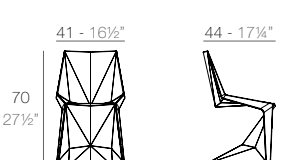

VOXEL

VOXEL Silla mini
VOXEL Chair mini

Basic	Lacquered
Basic	Lacado
51036	51036F