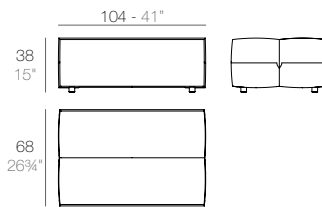

TABLET

TABLET Puff S
TABLET Ottoman S
ref. 54211