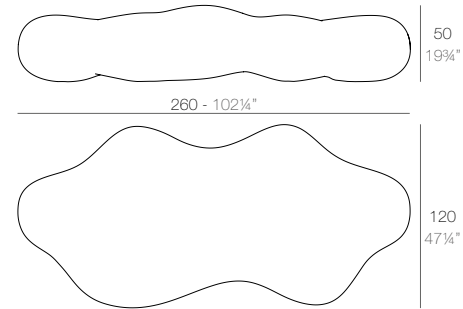

BENCHES BANCOS

LAVA

LAVA Banco
LAVA Bench

	Basic Basic	Lacquered Lacado	White Led Cab. Led Blanco Cab.	RGBW Led Cab. Led RGBW Cab.	RGBW Led Batt. Led RGBW Bat.	RGBW Led DMX Cab. Led RGBW DMX Cab.	RGBW Led DMX Batt. Led RGBW DMX Bat.	Ceiling holder kit Kit soporte colgante
Bench Banco	51012	51012F	51012W	51012L	51012Y	51012D	51012DY	51012X

FAZ

	Basic Basic	Self-watering Autorriego	Lacquered Lacado	White Led Cab. Led Blanco Cab.	RGBW Led Cab. Led RGBW Cab.	RGBW Led Batt. Led RGBW Bat.	RGBW Led DMX Cab. Led RGBW DMX Cab.	RGBW Led DMX Batt. Led RGBW DMX Bat.	Cushion Acolchado	Joining hardware kit for 3 benches Kit unión 3 bancos
Bench Banco	54046	54046R	54046F	54046W	54046L	54046Y	54046D	54046DY	54046CO	54046X