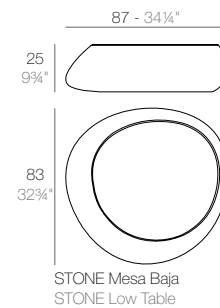

STONE

	Basic Basic	Lacquered Lacado	White Led Cab. Led Blanco Cab.	RGBW Led Cab. Led RGBW Cab.	RGBW Led DMX Cab. Led RGBW DMX Cab.	RGBW Led Batt. Led RGBW Bat.	RGBW Led DMX Batt. Led RGBW DMX Bat.	Glass Top Sobre Cristal
Low Table - Mesa Baja	55007	55007F	55007W	55007L	55007D	55007Y	55007DY	55007C