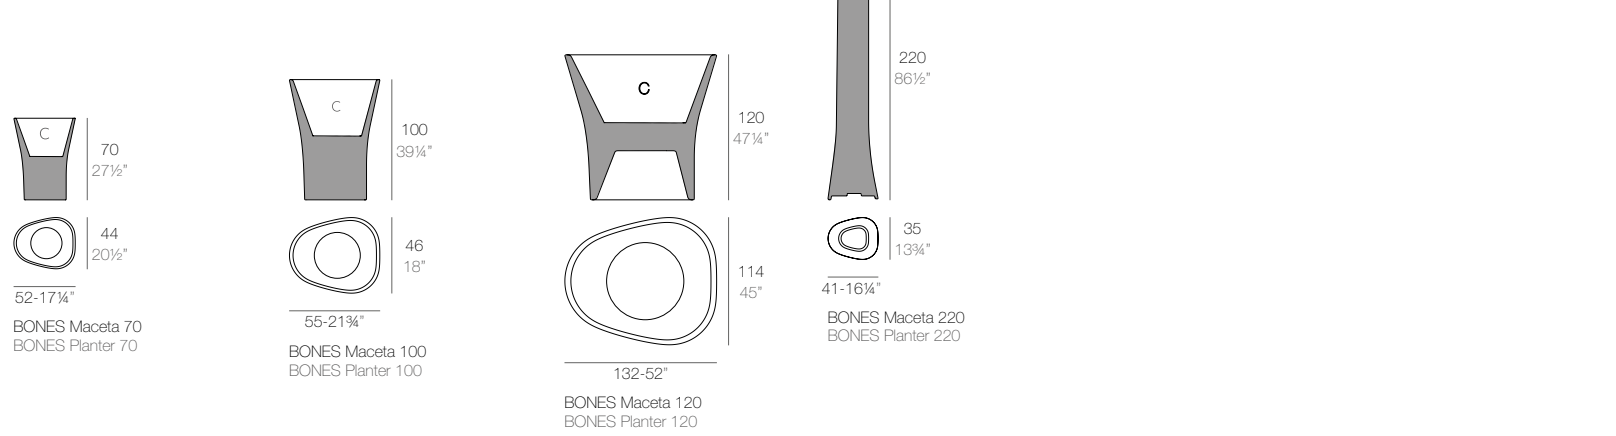

BONES

	Gal L	C= (d-d') x h in - C= (d-d') x h cm	Basic Basic	Self-watering Autoriego	Lacquered Lacado	White Led Cab. Led Blanco Cab.	RGBW Led Cab. Led RGBW Cab.	RGBW Led Batt. Led RGBW Bat.	RGBW Led DMX Cab. Led RGBW DMX Cab.	RGBW Led DMX Batt. Led RGBW DMX Bat.
Planter 70 - Maceta 70	7¾ - 29	(19¾" x 15") x 11" - (47 x 38) x 28	57002A	57002R	57002F	57002W	57002L	57002Y	57002D	57002DY
Planter 100 - Maceta 100	8 - 30,5	(19¾" x 15¾") x 11" - (50 x 39) x 28	57003A	57003R	57003F	57003W	57003L	57003Y	57003D	57003DY
Planter 120 - Maceta 120	119 - 452	(49½" x 41") x 24¾" - (126 x 104) x 63	57004A	57004R	57004F	57004W	57004L	57004Y	57004D	57004DY
Planter 220 - Maceta 220	1 - 4	Ø6¾" x 7½" - (21 x 17) x 19	57001A	-	57001F	57001W	57001L	57001Y	57001D	57001DY