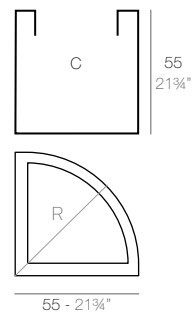

ANGULAR

ANGULAR 55 x 55 cm
ANGULAR 21 3/4" x 21 3/4"

	Gal L	C= d x h in C= d x h cm	Simple Simple	Simple Lacquered Lacado Simple
Angular 21 3/4" x 15 1/4" x 21 3/4" - Angular 55 x 39 x 55 cm	18 1/2 - 70	23 3/2" x 21 3/4" - 60 x 55	41070	41070F