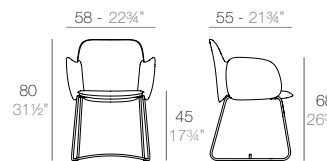

PEZZETTINA

PEZZETTINA Silla con brazos
PEZZETTINA Armchair

Basic	Lacquered
Basic	Lacado
56005	56005F