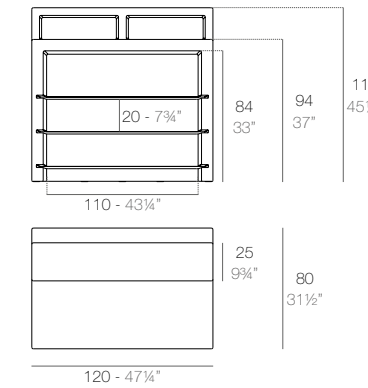

COUNTERS BARRAS

FIESTA

FIESTA 120 Barra
FIESTA 120 Counter

	Basic Basic	Lacquered Lacado	White Led Cab. Led Blanco Cab.	RGBW Led Cab. Led RGBW Cab.	RGBW Led Batt. Led RGBW Bat.	RGBW Led DMX Cab. Led RGBW DMX Cab.	RGBW Led DMX Batt. Led RGBW DMX Bat.
120 Counter 120 Barra	56023	56023F	56023W	56023L	56023Y	56023D	56023DY
180 Counter 180 Barra	56001	56001F	56001W	56001L	56001Y	56001D	56001DY
Curved counter Barra curva	56002	56002F	56002W	56002L	56002Y	56002D	56002DY