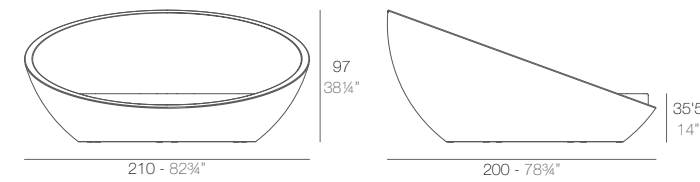

ULM

ULM Daybed
ULM Daybed

	Rotation Giro	Thick cushion Grosor acolchado
Daybed	360°	3 1/4"
Daybed	360°	8