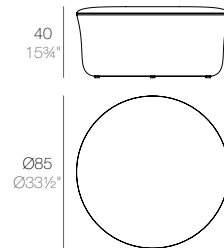

SUAVE Puff Ø85x40cm
SUAVE Ottoman Ø85x40cm
ref. 67008