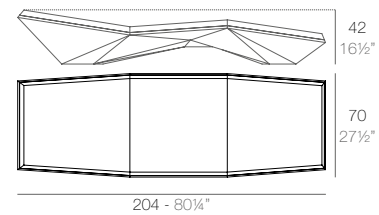

FAZ

FAZ Tumbona FAZ Sun Chaise

	Basic Basic	Lacquered Lacado	White Led Cab. Led Blanco Cab.	RGBW Led Cab. Led RGBW Cab.	RGBW Led Batt. Led RGBW Bat.	RGBW Led DMX Cab. Led RGBW DMX Cab.	RGBW Led DMX Batt. Led RGBW DMX Bat.
Sun chaise - Tumbona	54008	54008F	54008W	54008L	54008Y	54008D	54008DY