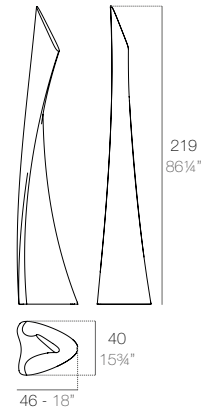

WING

WING Lámpara
WING Lamp