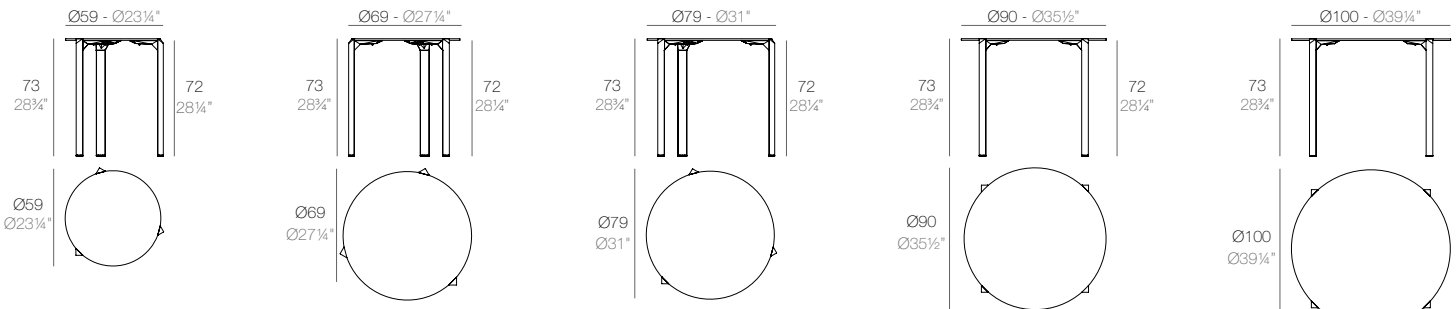

QUARTZ

QUARTZ Mesa Ø59
QUARTZ Table Ø23¼"
QUARTZ Mesa Ø69
QUARTZ Table Ø27¼"
QUARTZ Mesa Ø79
QUARTZ Table Ø31"
QUARTZ Mesa Ø90
QUARTZ Table Ø35½"
QUARTZ Mesa Ø100
QUARTZ Table Ø39¼"