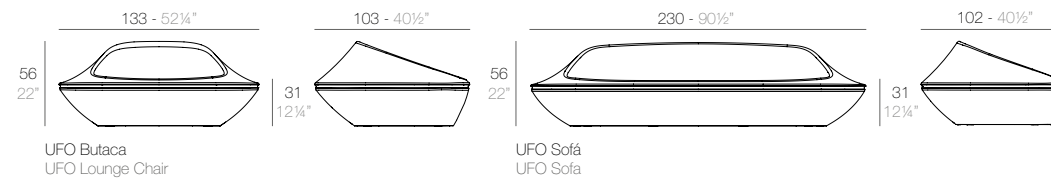

UFO

	Basic Basic	Lacquered Lacado	White Led Cab. Led Blanco Cab.	RGBW Led Cab. Led RGBW Cab.	RGBW Led DMX Cab. Led RGBW DMX Cab.	RGBW Led Batt. Led RGBW Batt.	RGBW Led DMX Batt. Led RGBW DMX Batt.	Cushion Acolchado	Set 5 Wheels Set 5 Ruedas
Lounge Chair - Butaca	63001	63001F	63001W	63001L	63001D	63001Y	63001DY	63001CO	63001B
Sofa - Sofá	63002	63002F	63002W	63002L	63002D	63002Y	63002DY	63002CO	-