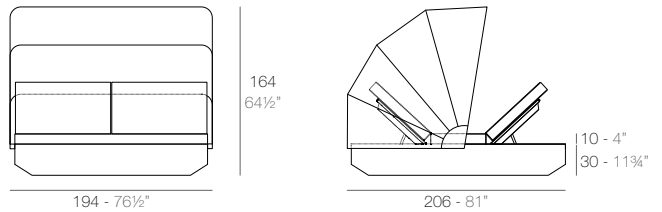

VELA Daybed 4 cabezales reclinables con parasol plegable. Giro 360°. VELA Daybed 4 reclining backrest square with folding sunroof. Rotation 360°.

	Basic Basic	Lacquered Lacado	White Led Cab. Led Blanco Cab.	RGBW Led Cab. Led RGBW Cab.	RGBW Led Batt. Led RGBW Bat.	RGBW Led DMX Cab. Led RGBW DMX Cab.	RGBW Led DMX Batt. Led RGBW DMX Bat.
Daybed round basic Daybed basic redondo	54108	54108F	54108W	54108L	54108Y	54108D	54108DY
Daybed round basic with folding sunroof Daybed basic redondo con parasol plegable	54187	54187F	54187W	54187L	54187Y	54187D	54187DY
Daybed 1 reclining backrest round Daybed redondo reclinable	54122	54122F	54122W	54122L	54122Y	54122D	54122DY
Daybed 1 reclining backrest round with folding sunroof Daybed redondo reclinable con parasol plegable	54188	54188F	54188W	54188L	54188Y	54188D	54188DY
Daybed basic square Daybed basic cuadrado	54107	54107F	54107W	54107L	54107Y	54107D	54107DY
Daybed basic square with folding sunroof Daybed basic cuadrado con parasol plegable	54184	54184F	54184W	54184L	54184Y	54184D	54184DY
Daybed 2 reclining backrest square Daybed 2 cabezales reclinables	54180	54180F	54180W	54180L	54180Y	54180D	54180DY
Daybed 2 reclining backrest square with folding sunroof Daybed 2 cabezales reclinables con parasol plegable	54185	54185F	54185W	54185L	54185Y	54185D	54185DY
Daybed 4 reclining backrest square Daybed 4 cabezales reclinables	54104	54104F	54104W	54104L	54104Y	54104D	54104DY
Daybed 4 reclining backrest square with folding sunroof Daybed 4 cabezales reclinables con parasol plegable	54186	54186F	54186W	54186L	54186Y	54186D	54186DY

	Bluetooth sound system pack 200W Bluetooth sound system pack 200W	4-Pillow pack 23 1/2"x23 1/2" Pack 4 cojines 60x60cm	Side table Mesa auxiliar
Optional	54099	54101	54207
Optional	54099	54101	54207
Optional	54099	54101	54207
Optional	54099	54101	54207
Optional	54099	54101	54207
Optional	54099	54101	54207
Optional	54099	54101	54207
Optional	54099	54101	54207
Optional	54099	54101	54207
Optional	54099	54101	54207