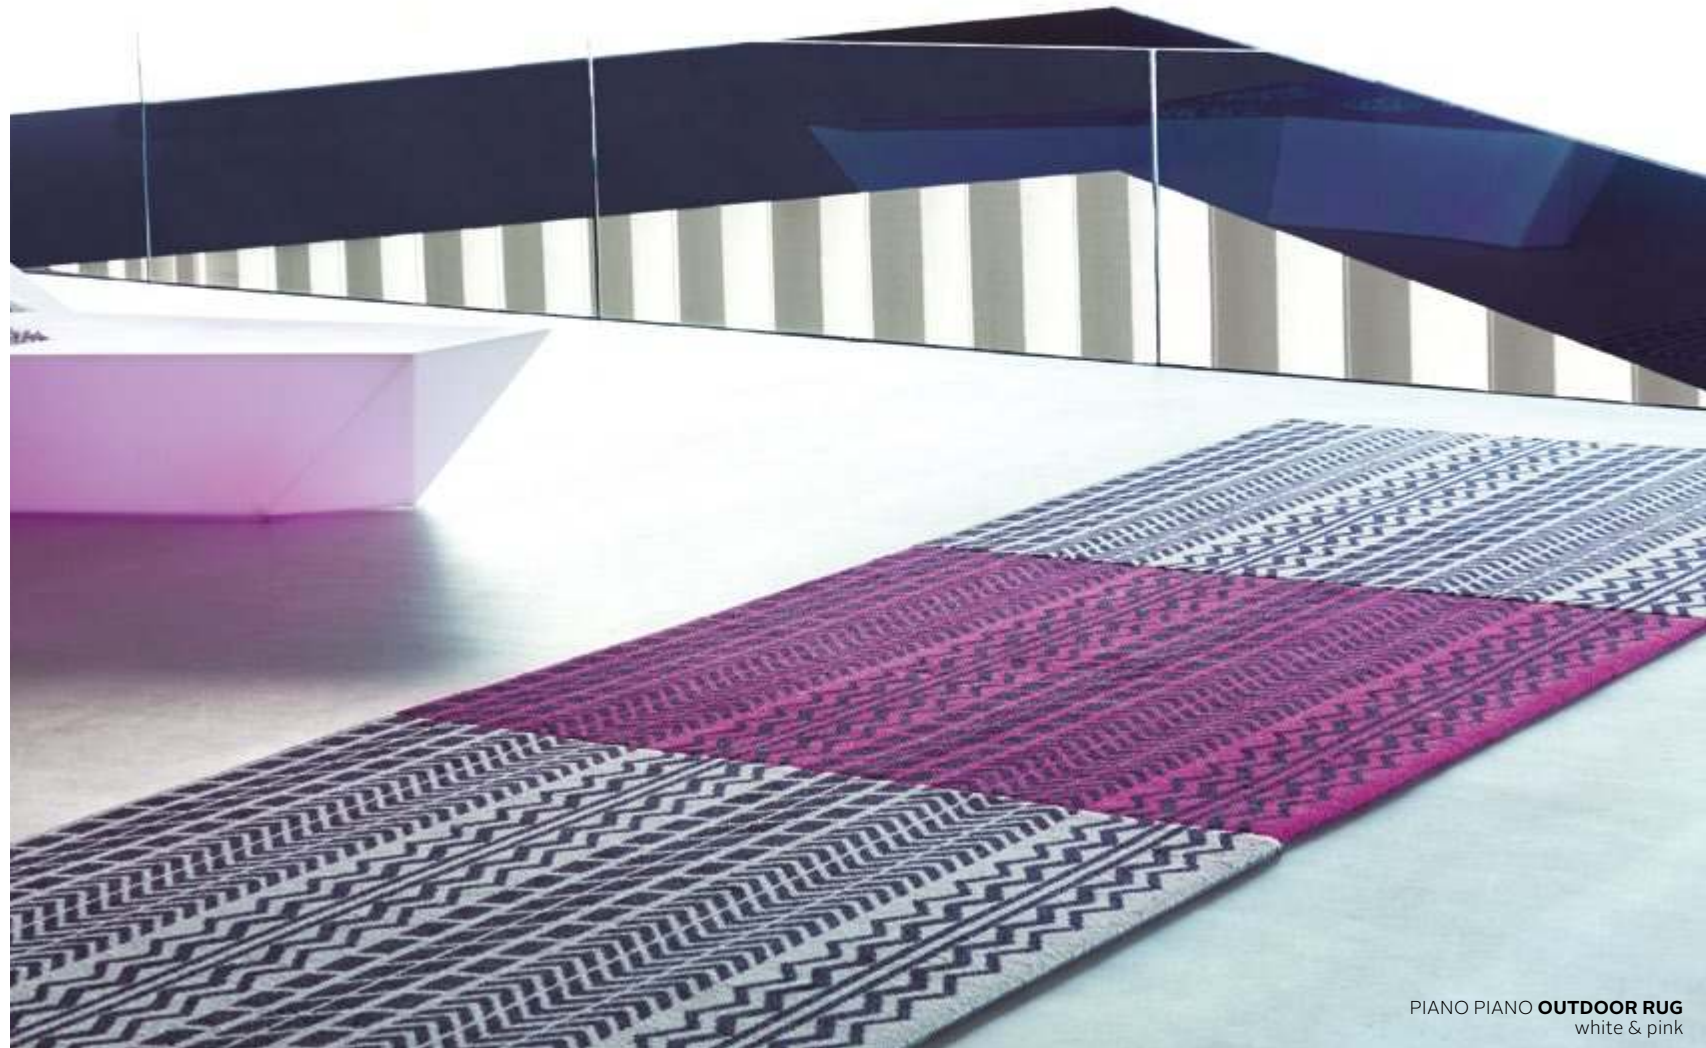

PIANO -PIANO

OUTDOOR RUG
by Teresa Sapey

PIANO PIANO **OUTDOOR RUG**
white & pink