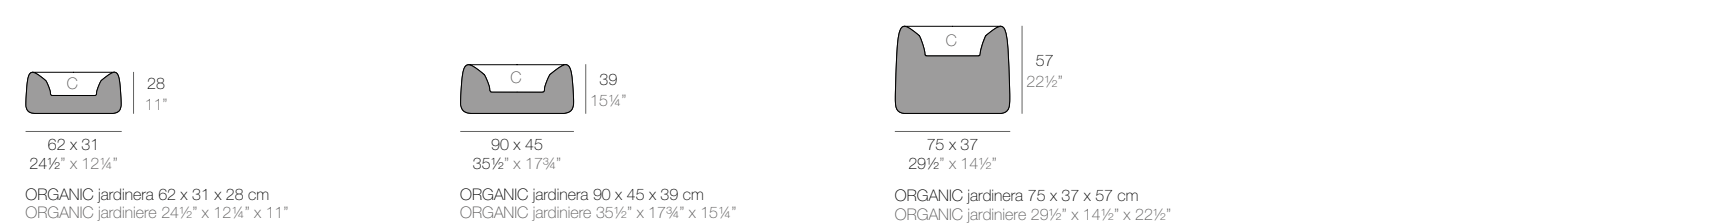

ORGANIC JARDINERAS

	Gal L	C= Ø x h in C= Ø x h cm	Basic Basic	Self-watering Autorriego	Lacquered Lacado	White Led Cab. Led Blanco Cab.	RGBW Led Cab. Led RGBW Cab.	RGBW Led Batt. Led RGBW Bat.	RGBW Led DMX Cab. Led RGBW DMX Cab.	RGBW Led DMX Batt. Led RGBW DMX Bat.
Jardiniera 24½"x12¼"x11" - Jardinera 62x31x28 cm	2 - 8	7½" x 14½" x 4" - 19 x 37 x 10	42317A	42317R	42317RF	42317W	42317L	42317Y	42317D	42317DY
Jardiniera 35½"x17¾"x15¼" - Jardinera 90x45x39 cm	4¼ - 16	10½" x 20¾" x 7¾" - 27 x 53 x 20	42318A	42318R	42318RF	42318W	42318L	42318Y	42318D	42318DY
Jardiniera 29½"x14½"x22½" - Jardinera 75x37x57 cm	4¼ - 16	9" x 17¾" x 5½" - 23 x 45 x 14	42319A	42319R	42319RF	42319W	42319L	42319Y	42319D	42319DY