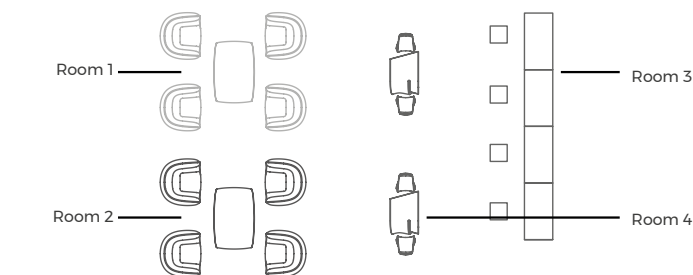

2* Example of DMX Wireless Home Customized Configuration