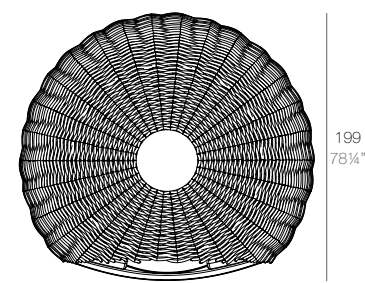

MOON Daybed con Parasol
MOON Daybed with Parasol

Optional Opcional	Bluetooth sound system pack 200W Bluetooth sound system pack 200W	4-Pillow pack 23 1/2"x23 1/2" Pack 4 cojines 60x60cm
	54099	54101
	54099	54101