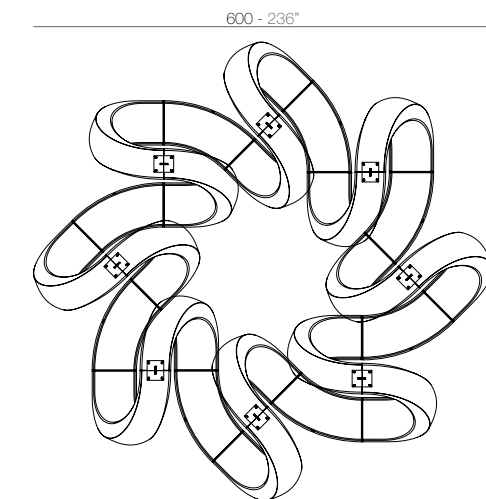

8 x 60007 AND - AND
8 x 60006 AND Banco - AND Bench

2 x 60007 AND - AND
12 x 60006 AND Banco - AND Bench

DAYBEDS & SUN LOUNGERS

DAYBEDS & TUMBONAS

FAZ

FAZ Daybed
FAZ Daybed

	Rotation Giro	Thick cushion Grosor acolchado
Daybed	360°	3 1/4"
Daybed	360°	8