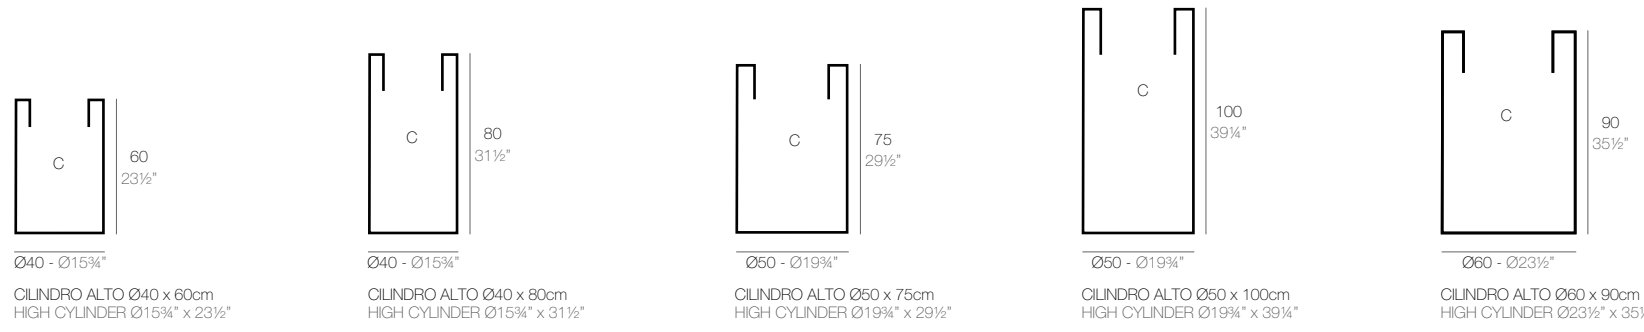

	Gal L	C= (d x d) x h in C= (d x d) x h cm	Simple Simple	Simple Lacquered Lacado Simple
Cube 11 3/4" x 11 3/4" x 11 3/4" - Cubo 30 x 30 x 30 cm	7 - 26	9 1/2" x 11 3/4" - 24 x 30	41330	41330F
Cube 15 3/4" x 15 3/4" x 15 3/4" - Cubo 40 x 40 x 40 cm	16 1/2 - 62	12 1/2" x 15 3/4" - 32 x 40	41340	41340F
Cube 19 3/4" x 19 3/4" x 19 3/4" - Cubo 50 x 50 x 50 cm	33 - 125	15 3/4" x 19 3/4" - 40 x 50	41350	41350F
Cube 23 1/2" x 23 1/2" x 23 1/2" - Cubo 60 x 60 x 60 cm	66 - 121	18" x 18" - 48 x 60	41360	41360F
Cube 31 1/2" x 31 1/2" x 31 1/2" - Cubo 80 x 80 x 80 cm	134 - 510	25 1/2" x 31 1/2" - 64 x 80	41380	41380F