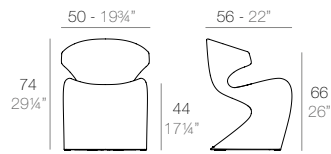

WING

WING Silla
WING Chair

Basic	Lacquered	Cushion
Basic	Lacado	Acolchado
53034	53034F	53034CO