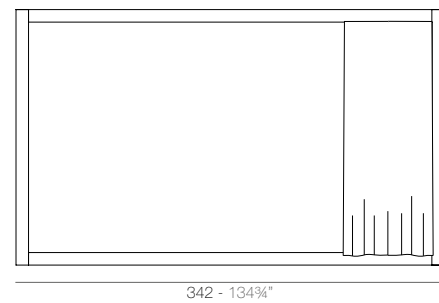

CANOPIES & PAVILIONS PÉRGOLAS Y CENADORES

VELA

COUNTERS BARRAS

FIESTA

	Basic Basic	Lacquered Lacado	White Led Cab. Led Blanco Cab.	RGBW Led Cab. Led RGBW Cab.	RGBW Led Batt. Led RGBW Bat.	RGBW Led DMX Cab. Led RGBW DMX Cab.	RGBW Led DMX Batt. Led RGBW DMX Bat.
120 Counter 120 Barra	56023	56023F	56023W	56023L	56023Y	56023D	56023DY
180 Counter 180 Barra	56001	56001F	56001W	56001L	56001Y	56001D	56001DY
Curved counter Barra curva	56002	56002F	56002W	56002L	56002Y	56002D	56002DY

	2-HPL Flat shelf set Set 2 estantes HPL	Counter top - stainless steel Cobre barra inox.	8-Wheel set with lock set Set 8 ruedas con bloqueo	Bluetooth sound system pack 200W Bluetooth sound system pack 200W
Optional	56023E	56023X	56023B	56099
	56001E	56001X	56001B	56099
	56002E	56002X	56002B	56099

COMBINATION OPTIONS - POSIBLES COMBINACIONES