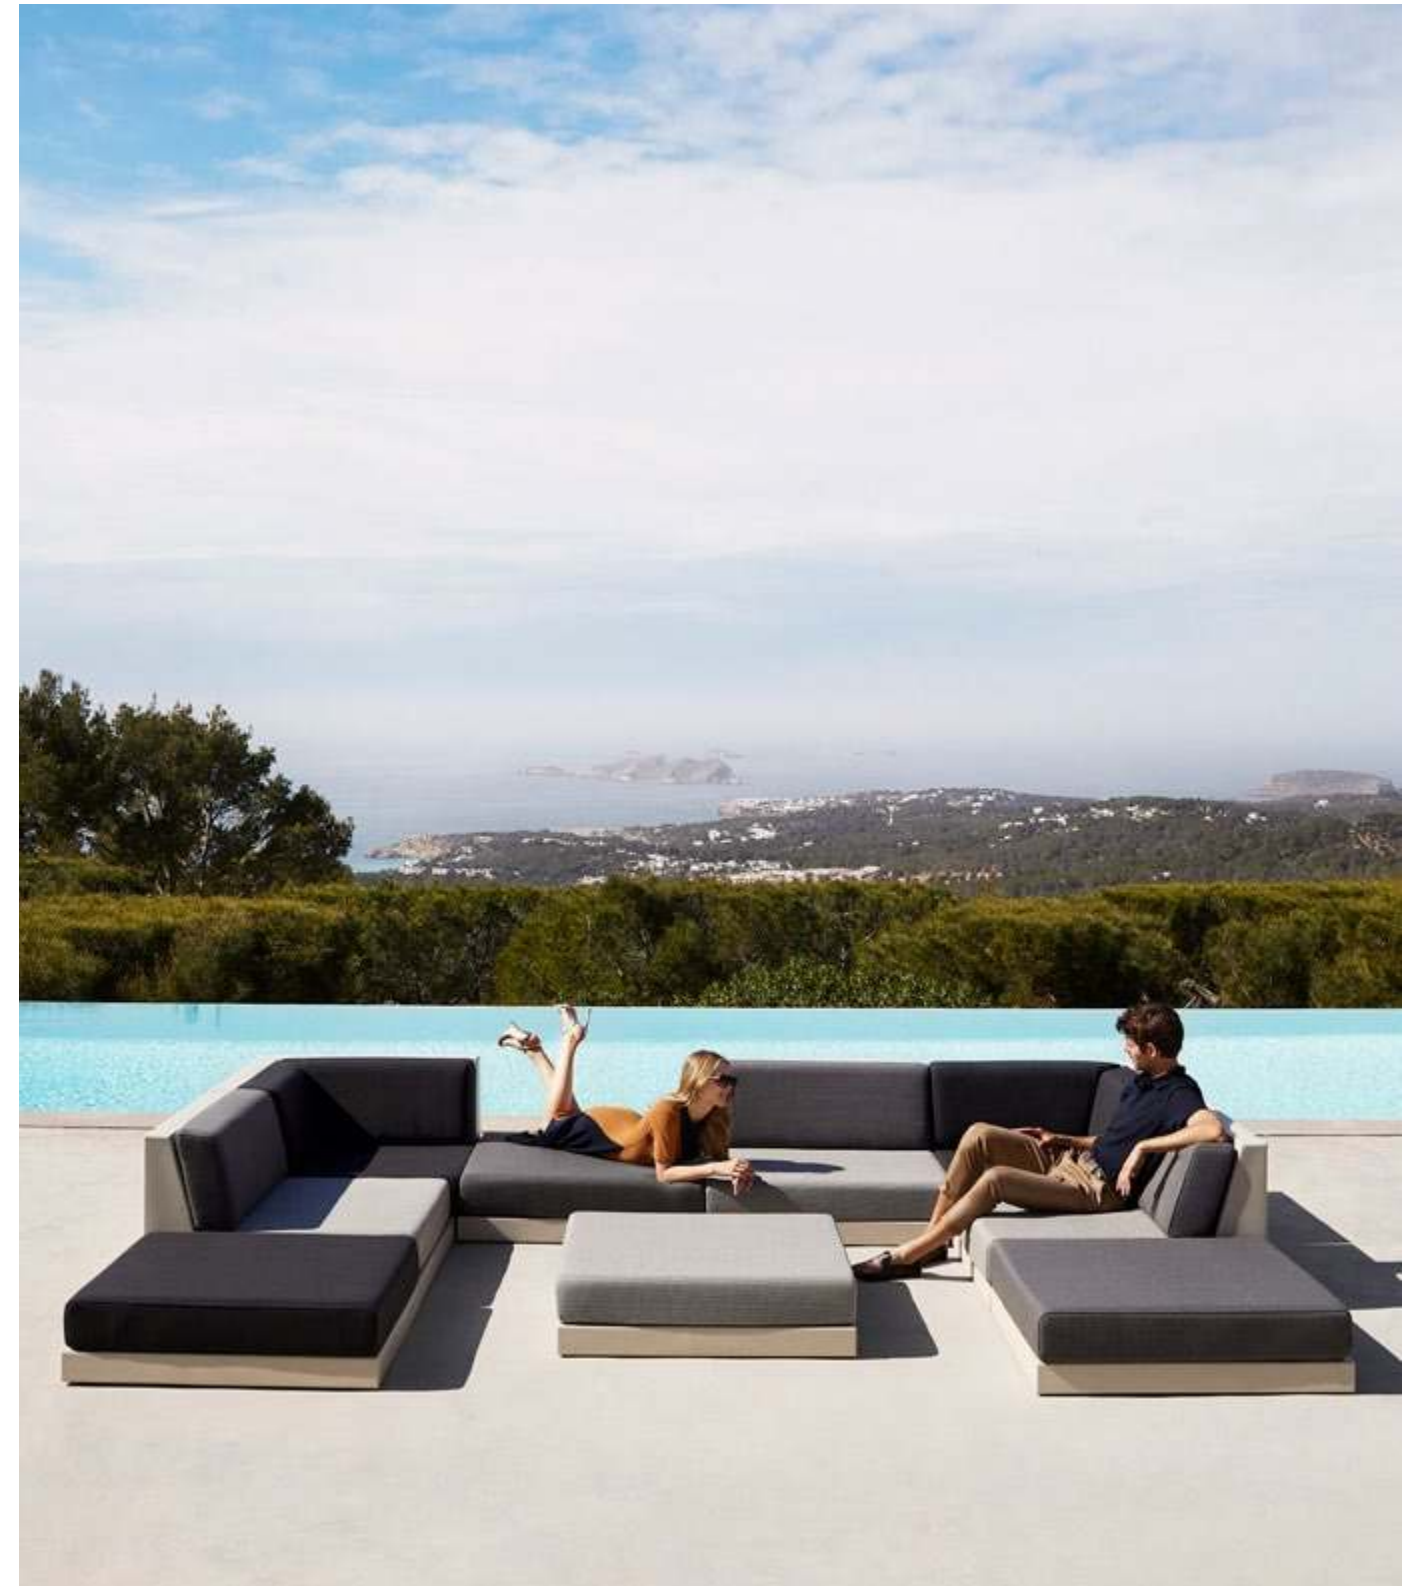

PIXEL **SECTIONAL SOFA + OTTOMANS + TABLE**
ecru base + chocolate & ecru & desert & taupe glad fabric+ entzo ceramic top

PIXEL **SECTIONAL SOFA + OTTOMANS**
ecru base + anthracite & steel & gray glad fabric