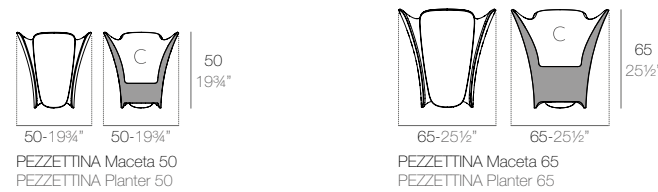

PEZZETTINA

	Gal L	C= (d x d') x h in C= (d x d') x h cm	Basic Basic	Self-watering Autorriego	Lacquered Lacado	White Led Cab. Led Blanco Cab.	RGBW Led Cab. Led RGBW Cab.	RGBW Led Batt. Led RGBW Bat.	RGBW Led DMX Cab. Led RGBW DMX Cab.	RGBW Led DMX Batt. Led RGBW DMX Bat.
Planter 50 - Maceta 50	4 3/4 - 18	(15 3/4" x 15 3/4") x 11 1/2" - (40 x 40) x 29	56006A	56006R	56006F	56006W	56006L	56006Y	56006D	56006DY
Planter 65 - Maceta 65	9 1/4 - 35	(20 3/4" x 20 3/4") x 12 1/4" - (53 x 53) x 31	56007A	56007R	56007F	56007W	56007L	56007Y	56007D	56007DY
Planter 85 - Maceta 85	20 1/2 - 78	(27 1/4" x 27 1/4") x 16 1/4" - (69 x 69) x 41	56008A	56008R	56008F	56008W	56008L	56008Y	56008D	56008DY
High Planter - Maceta Alta	5 1/4 - 20	(15 1/4" x 15 1/4") x 12 1/2" - (39 x 39) x 32	56009A	56009R	56009F	56009W	56009L	56009Y	56009D	56009DY