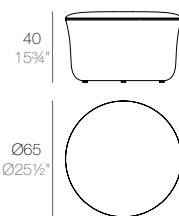

SUAVE Cojín 35x50cm
SUAVE Pillow 35x50cm
ref. 67004

SUAVE Cojín 50x50cm
SUAVE Pillow 50x50cm
ref. 67005

SUAVE Puff Ø45x40cm
SUAVE Ottoman Ø45x40cm
ref. 67006

SUAVE Puff Ø65x40cm
SUAVE Ottoman Ø65x40cm
ref. 67007