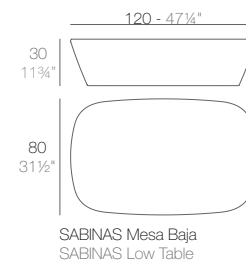

SABINAS

	Basic Basic	Lacquered Lacado	White Led Cab. Led Blanco Cab.	RGBW Led Cab. Led RGBW Cab.	RGBW Led DMX Cab. Led RGBW DMX Cab.	RGBW Led Batt. Led RGBW Bat.	RGBW Led DMX Batt. Led RGBW DMX Bat.	Top Sobre
Low Table - Mesa Baja	45008	45008F	45008W	45008L	45008D	45008Y	45008DY	45008CO