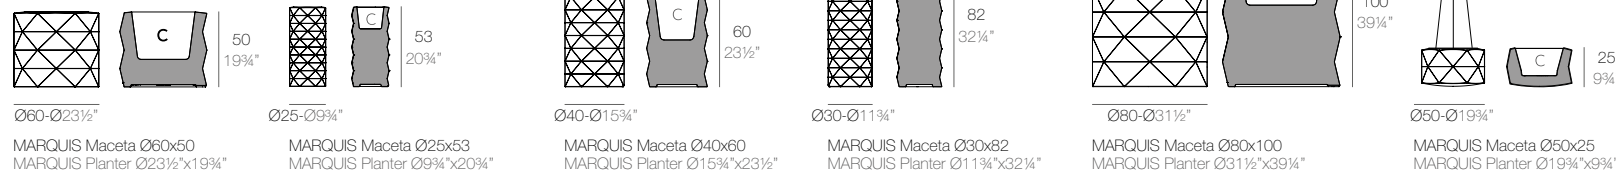

MARQUIS

	Gal L	C= Ø x h in - C= Ø x h cm	Basic Basic	Self-watering Autoriego	Lacquered Lacado	White Led Cab. Led Blanco Cab.	RGBW Led Cab. Led RGBW Cab.	RGBW Led Batt. Led RGBW Bat.	RGBW Led DMX Cab. Led RGBW DMX Cab.	RGBW Led DMX Batt. Led RGBW DMX Bat.
Planter Ø23½"x19¾" - Maceta Ø60x50	5'28 - 60	Ø17" x 12½" - Ø43 x 32	47081A	47081R	47081F	47081W	47081L	47081Y	47081D	47081DY
Planter Ø29¾"x20¾" - Maceta Ø25x53	1 - 4	Ø7" x 5½" - Ø18 x 14	47082A	47082R	47082F	47082W	47082L	47082Y	47082D	47082DY
Planter Ø15¾"x23½" - Maceta Ø40x60	6 - 23	Ø11½" x 11" - Ø29 x 28	47083A	47083R	47083F	47083W	47083L	47083Y	47083D	47083DY
Planter Ø11¾"x32¾" - Maceta Ø30x82	2'5 - 10	Ø6¾" x 8¾" - Ø22 x 22	47084A	47084R	47084F	47084W	47084L	47084Y	47084D	47084DY
Planter Ø31½"x39¾" - Maceta Ø80x100	42 - 160	Ø23¾" x 18" - Ø59 x 46	47085A	47085R	47085F	47085W	47085L	47085Y	47085D	47085DY
Hanging Planter Ø19¾"x9¾" - Maceta Colgante Ø50x25	0'8 - 3	Ø15" x 8¾" - Ø38 x 22	47086A	47086R	47086F	-	-	-	-	-