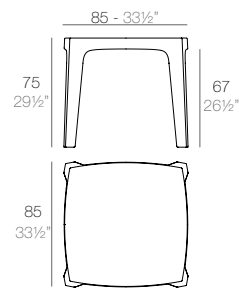

SOLID

SOLID Mesa
SOLID Dinning Table
Ref:55025