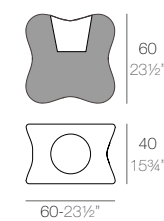

PAL

PAL Macetera
PAL Planter

	Gal L	C= Ø d x h in C= Ø d x h cm	Basic Basic	Lacquered Lacado	White Led Cab. Led Blanco Cab.	RGBW Led Cab. Led RGBW Cab.	RGBW Led Batt. Led RGBW Bat.	RGBW Led DMX Cab. Led RGBW DMX Cab.	RGBW Led DMX Batt. Led RGBW DMX Bat.
Planter - Macetera	2 3/4 - 10	Ø8 3/4" x 8 3/4" - Ø22 x 22	51003	51003F	51003W	51003L	51003Y	51003D	51003DY