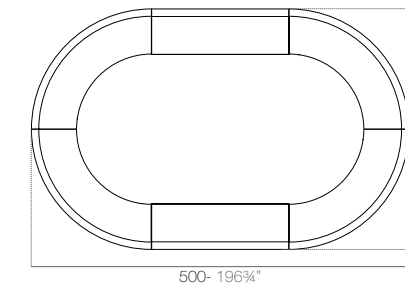

2 x 56001 180 Barra - 180 Counter
4 x 56002 Barra curva - Curved counter