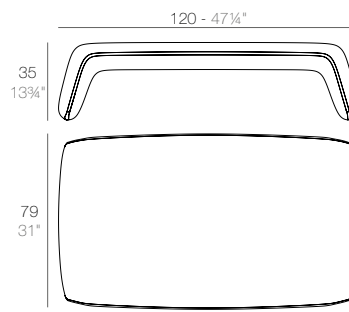

BLOW

BLOW Mesa Baja
BLOW Low Table

	Basic Basic	Lacquered Lacado	White Led Cab. Led Blanco Cab.	RGBW Led Cab. Led RGBW Cab.	RGBW Led DMX Cab. Led RGBW DMX Cab.	RGBW Led Batt. Led RGBW Bat.	RGBW Led DMX Batt. Led RGBW DMX Batt.
Low Table Basic Mesa Baja Basic	55015	-	55015W	55015L	55015D	55015Y	55015DY
Low Table Lacquered Mesa Baja Lacado	-	55015F	55015FW	55015FL	55015FD	55015FY	55015FDY

ULM

	Basic Basic	Lacquered Lacado	White Led Cab. Led Blanco Cab.	RGBW Led Cab. Led RGBW Cab.	RGBW Led DMX Cab. Led RGBW DMX Cab.	RGBW Led Batt. Led RGBW Bat.	RGBW Led DMX Batt. Led RGBW DMX Batt.
Low Table Mesa Baja	54133	54133F	54133W	54133L	54133D	54133Y	54133DY

BUM BUM

	Basic Basic	Lacquered Lacado	White Led Cab. Led Blanco Cab.	RGBW Led Cab. Led RGBW Cab.	RGBW Led DMX Cab. Led RGBW DMX Cab.	RGBW Led Batt. Led RGBW Bat.	RGBW Led DMX Batt. Led RGBW DMX Batt.
Low Table Basic Mesa Baja Basic	65007	-	65007W	65007L	65007D	65007Y	65007DY
Low Table Lacquered Mesa Baja Lacado	-	65007F	65007FW	65007FL	65007FD	65007FY	65007FDY