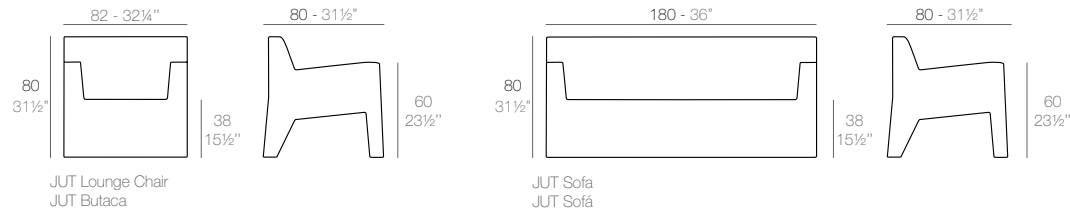

JUT

JUT Lounge Chair
JUT Butaca

JUT Sofa
JUT Sofá

	Basic Basic	Lacquered Lacado
Lounge Chair - Butaca	44401	44401F
Sofa - Sofá	44402	44402F