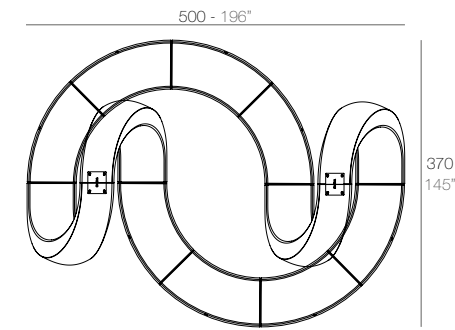

2 x 60007 AND - AND
8 x 60006 AND Banco - AND Bench