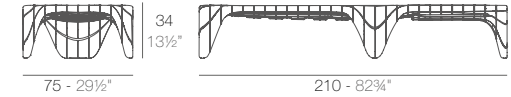

F3

F3 Tumbona F3 Sun Chaise

	Basic Basic	Lacquered Lacado	Lacquered Two Tone Lacado Bicolor	Cushion Acolchado
Sun chaise - Tumbona	60005	60005F	60005FP	60005CO