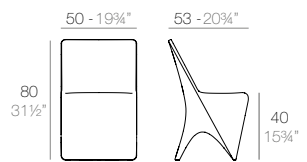

SLOO

SLOO Silla
SLOO Chair

Basic	Lacquered	Cushion
Basic	Lacado	Acolchado
51025	51025F	51025CO