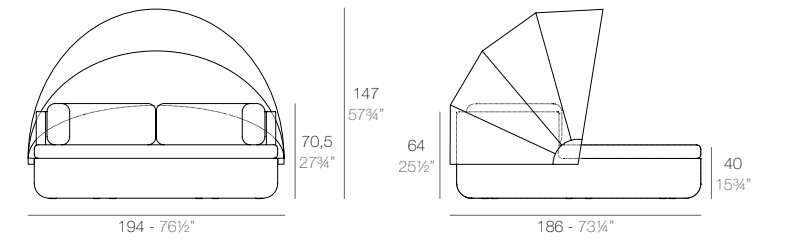

ULM Daybed cabezal fijo con parasol plegable
ULM Daybed fixed backrest with folding sunroof

	Rotation Giro	Thick cushion Grosor acolchado
Daybed fixed backrest with canopy	360°	4"
Daybed respaldo fijo con capota	360°	10

	Basic Basic	Lacquered Lacado	White Led Cab. Led Blanco Cab.	RGBW Led Cab. Led RGBW Cab.	RGBW Led Batt. Led RGBW Bat.	RGBW Led DMX Cab. Led RGBW DMX Cab.	RGBW Led DMX Batt. Led RGBW DMX Bat.
Daybed	54139	54139F	54139W	54139L	54139Y	54139D	54139DY
Daybed with sunroof Daybed con parasol	54136	54136F	54136W	54136L	54136Y	54136D	54136DY
Daybed reclining backrest Daybed reclinable	54181	54181F	54181W	54181L	54181Y	54181D	54181DY
Daybed reclining backrest with folding sunroof Daybed reclinable con parasol plegable	54189	54189F	54189W	54189L	54189Y	54189D	54189DY
Daybed fixed backrest Daybed cabezal fijo	54182	54182F	54182W	54182L	54182Y	54182D	54182DY
Daybed fixed backrest with folding sunroof Daybed cabezal fijo con parasol plegable	54190	54190F	54190W	54190L	54190Y	54190D	54190DY

Optional Opcional	Bluetooth sound system pack 200W Bluetooth sound system pack 200W	4-Pillow pack 23 1/2"x23 1/2" Pack 4 cojines 60x60cm	Side table Mesa auxiliar
	54099	54101	-
	54099	54101	-
	54099	54101	54207
	54099	54101	54207
	54099	54101	54207
	54099	54101	54207