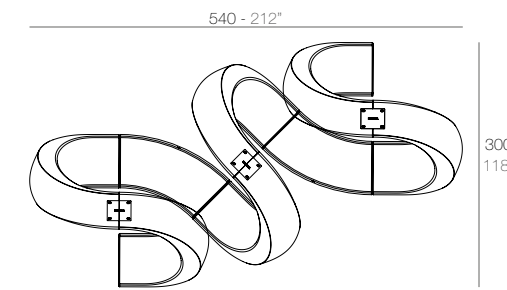

POSIBLES COMBINACIONES - COMBINATION OPTIONS

3 x 60007 AND - AND
2 x 60006 AND Banco - AND Bench