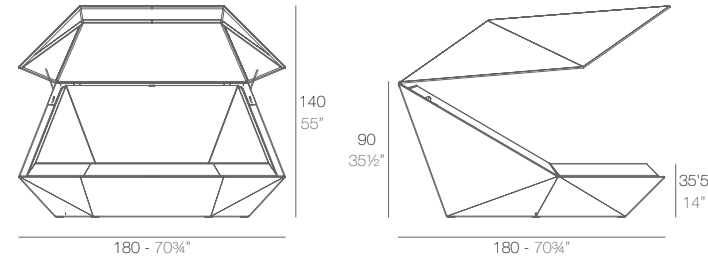

FAZ Daybed con parasol
FAZ Daybed with parasol

	Open Abierto	Close Cerrado	Rotation Giro	Thick cushion Grosor acolchado
Daybed with parasol	55"	35 1/2"	360°	3 1/4"
Daybed con parasol	140	90	360°	8

Optional Opcional	Bluetooth sound system pack 200W Bluetooth sound system pack 200W	4-Pillow pack 23 1/2"x23 1/2" Pack 4 cojines 60x60cm
	54099	54101
	54099	54101