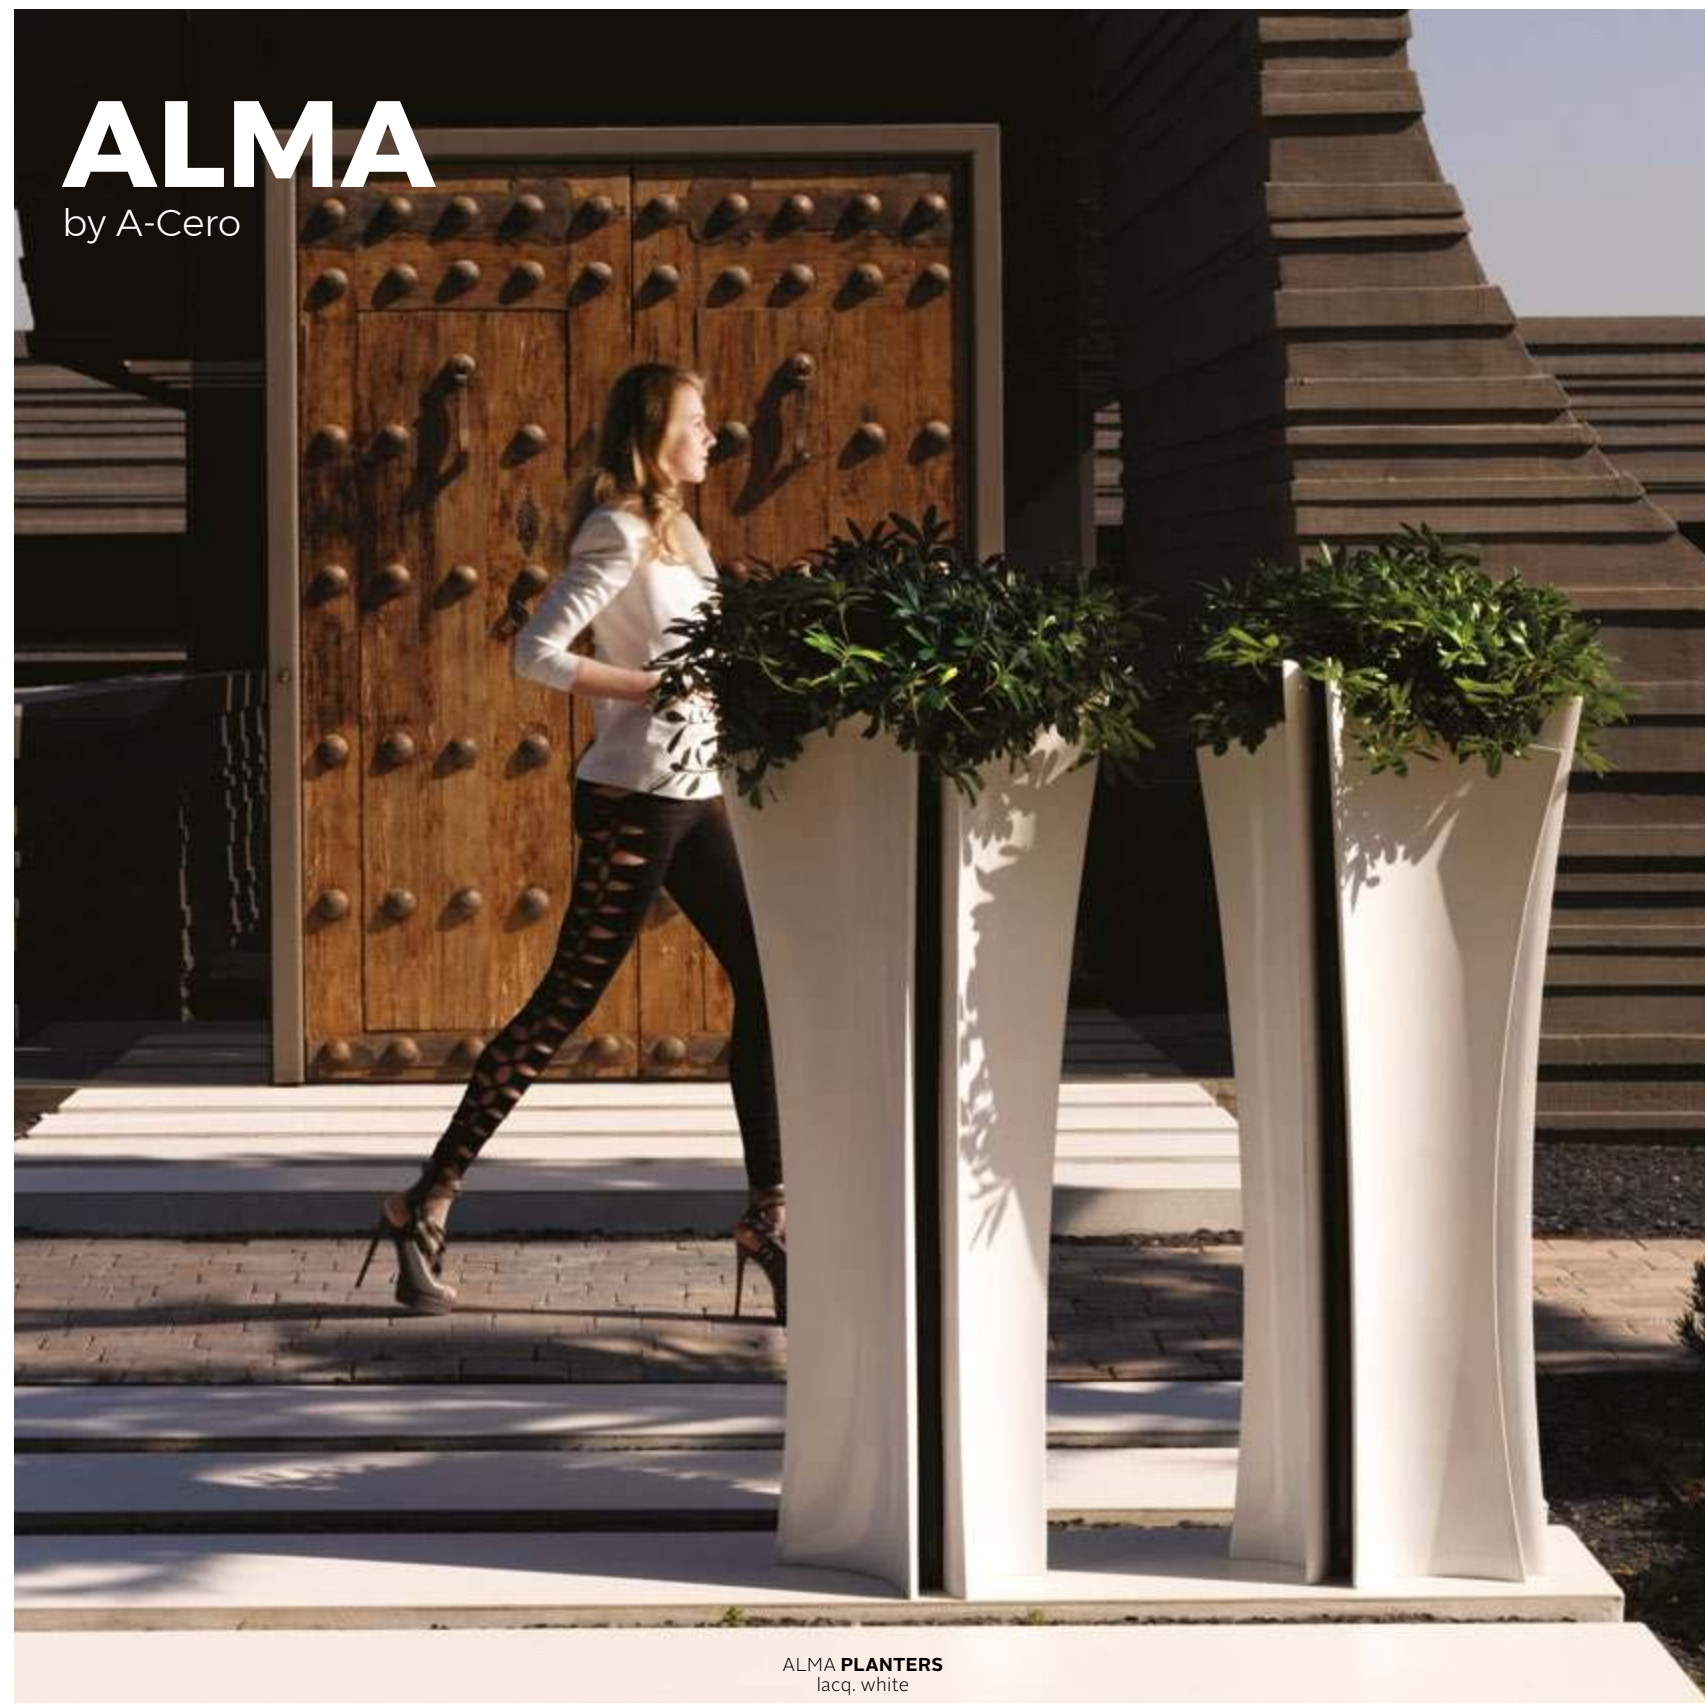

REST

by A-Cero

REST **CHAIR & DINNING TABLE & SUN LOUNGER**
lacquered white + nautic white

REST **SECTIONAL SOFA & COFFEE TABLE**
lacquered white + nautic white

ALMA

by A-Cero

ALMA PLANTERS
lacq. white

OVERLAP