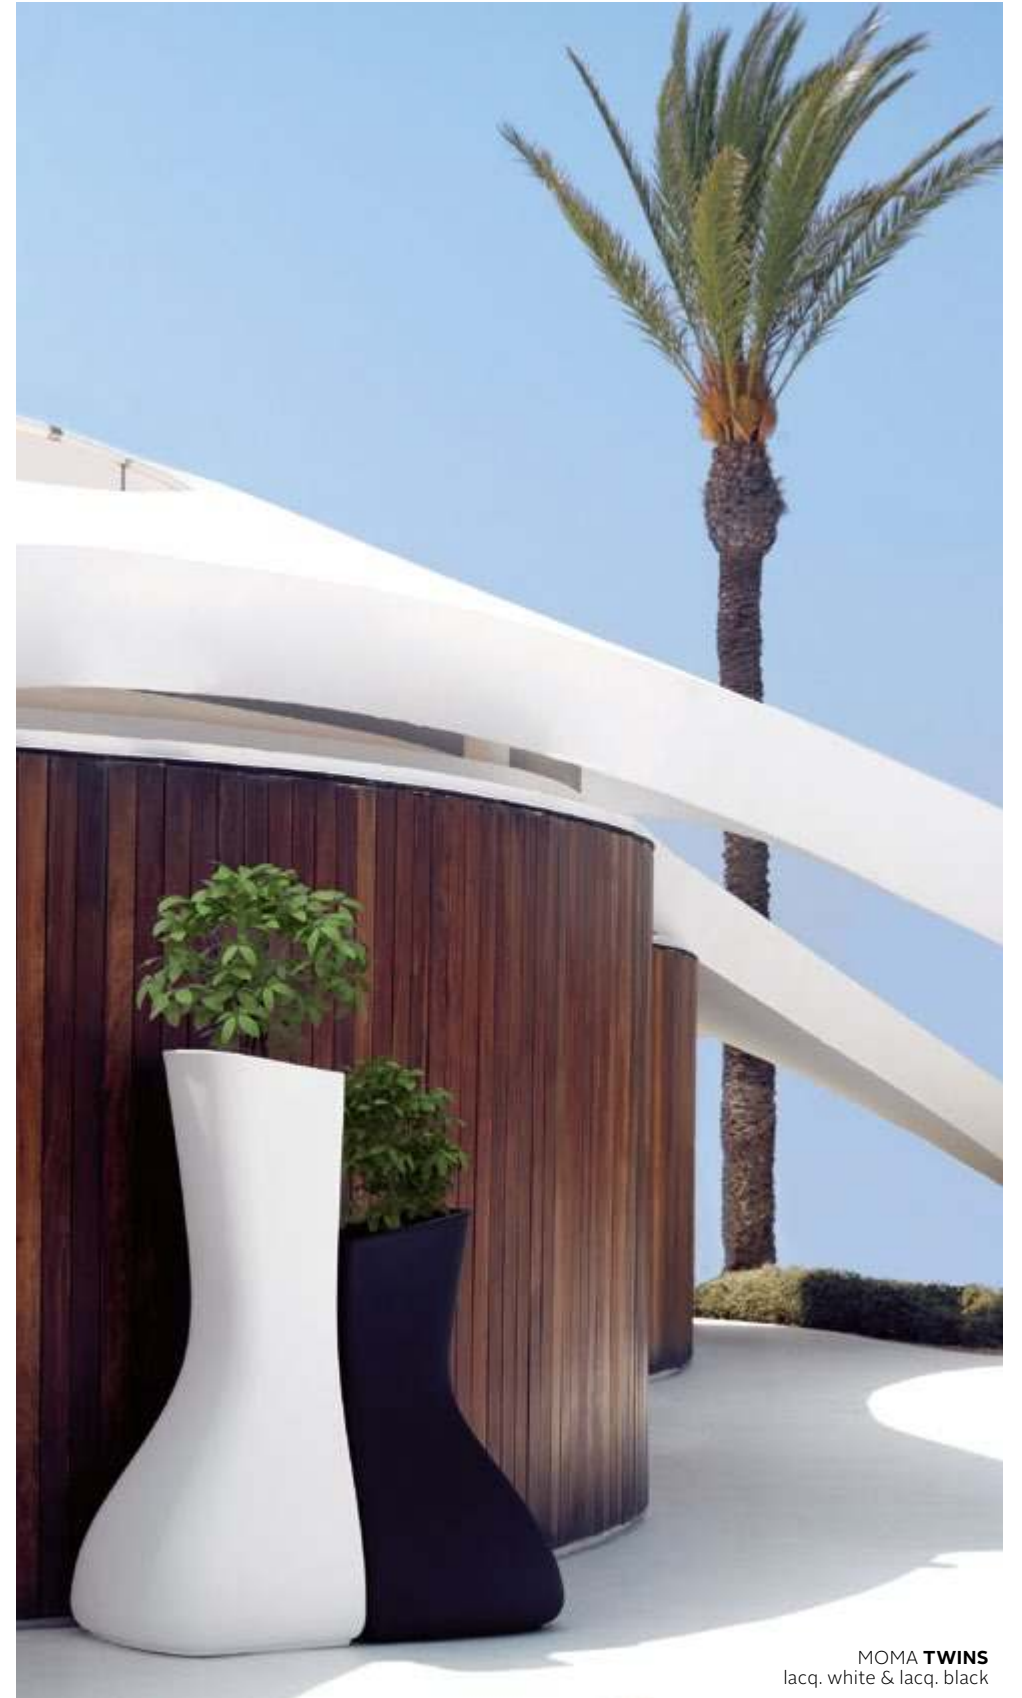

MOMA **TWINS**
lacq. white & lacq. black