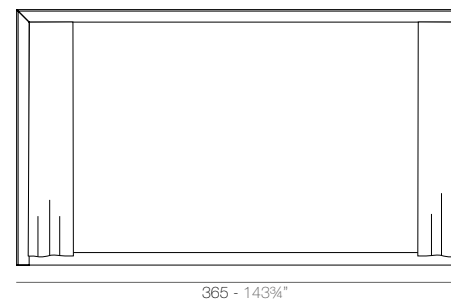

VELA Pérgola redonda (daybed no incluido)
VELA Round canopy (daybed not included)
ref: 54137F

VELA Cenador S
VELA S Pavilion
ref: 54130F

VELA Cenador M
VELA M Pavilion
ref: 54131F

VELA Cenador L
VELA L Pavilion
ref: 54129F