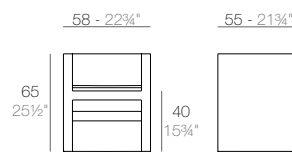

VELA

VELA Silla con brazos
VELA Armchair

Basic	Lacquered	Cushion
Basic	Lacado	Acolchado
54052	54052F	54052CO