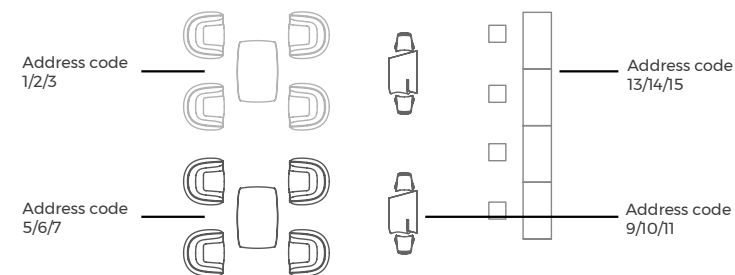

2* Example of DMX Wireless Professional Customized Configuration