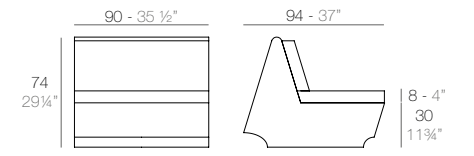

REST Sofá Módulo Central
REST Sectional Sofa Armless