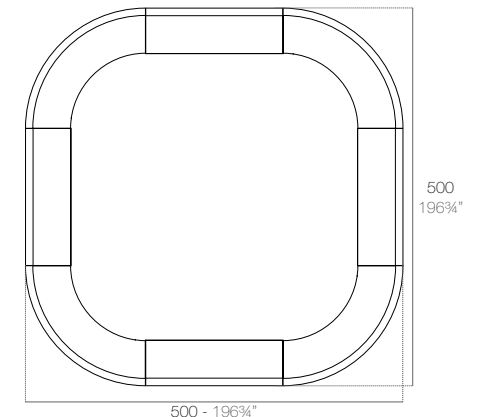

4 x 56001 180 Barra - 180 Counter
4 x 56002 Barra curva - Curved counter