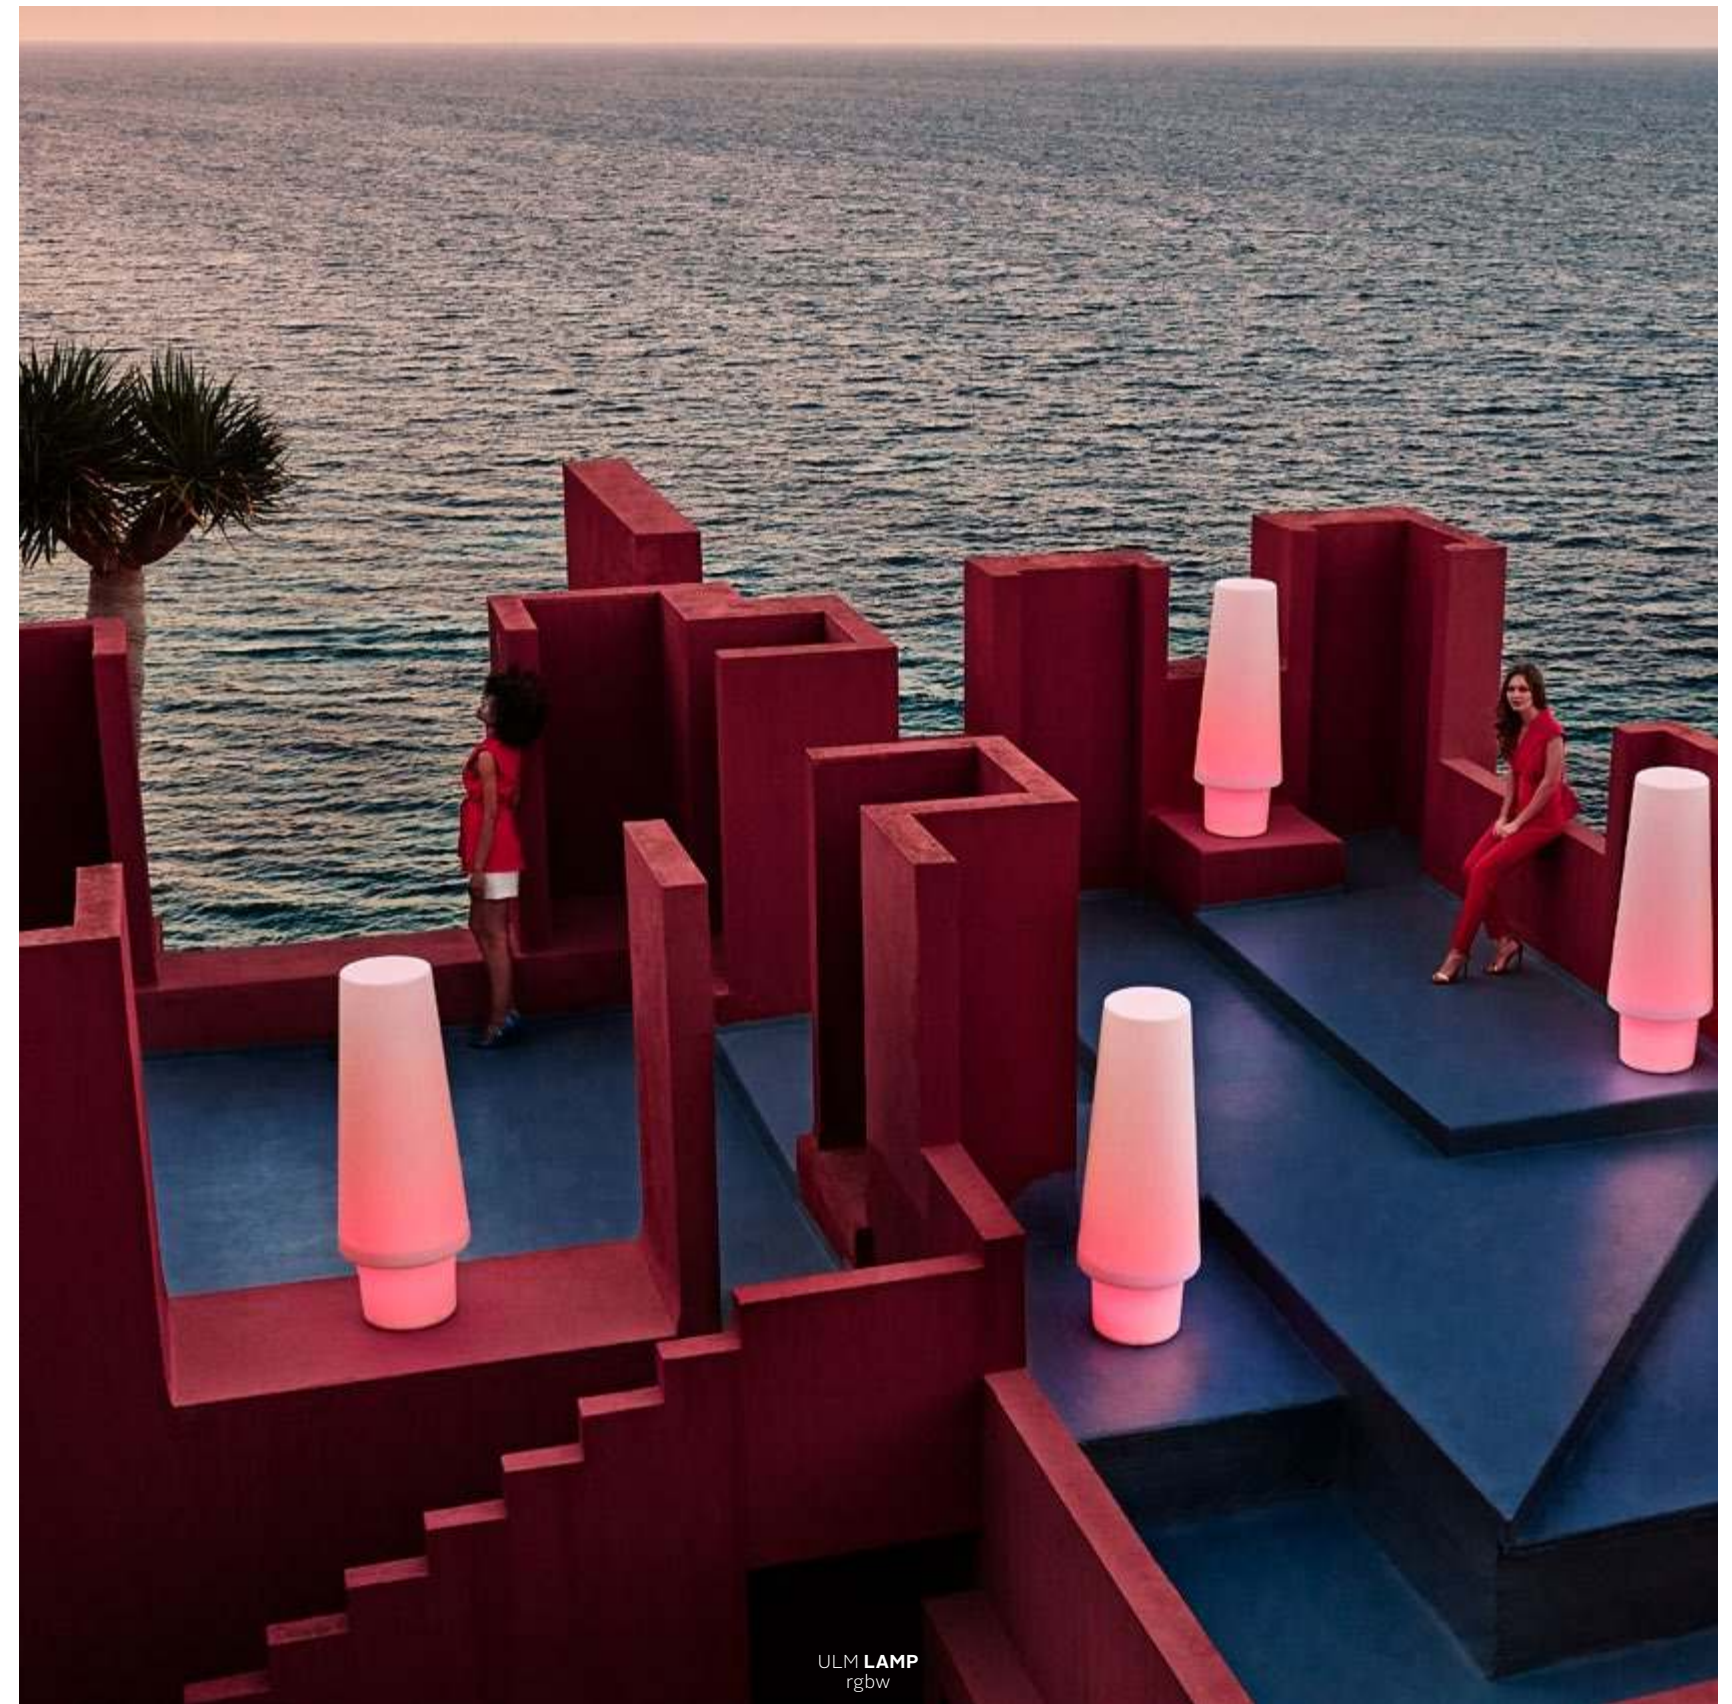

ULM LAMP
rgbw