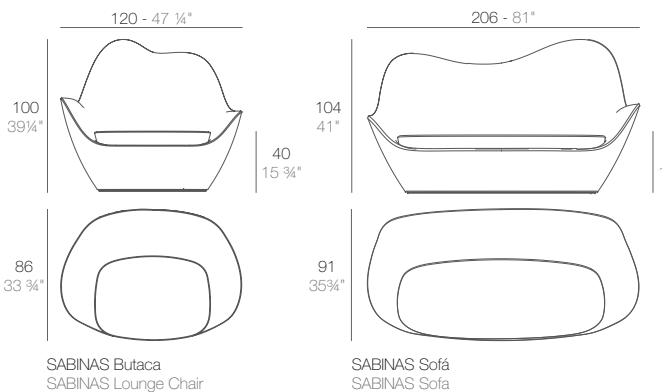

SABINAS

	Basic Basic	Lacquered Lacado	White Led Cab. Led Blanco Cab.	RGBW Led Cab. Led RGBW Cab.	RGBW Led DMX Cab. Led RGBW DMX Cab.	RGBW Led Batt. Led RGBW Batt.	RGBW Led DMX Batt. Led RGBW DMX Batt.
Lounge Chair - Butaca	45007	45007F	45007W	45007L	45007D	45007Y	45007DY
Sofa - Sofá	45009	45009F	45009W	45009L	45009D	45009Y	45009DY