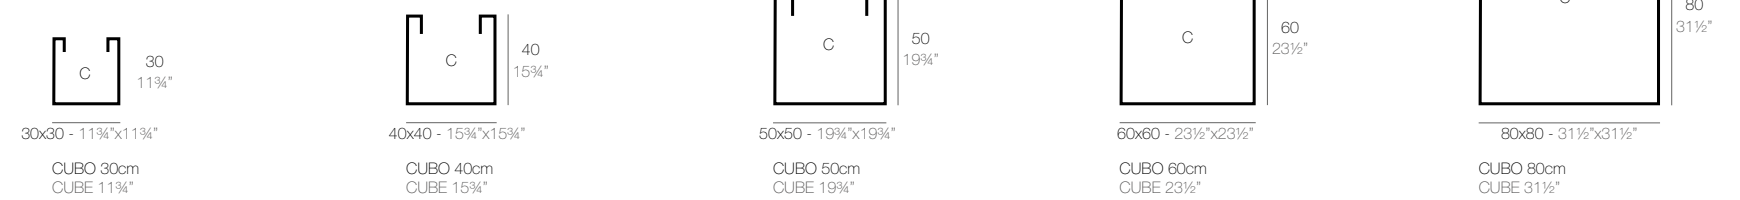

Gal L	C= (d x d) x h in C= (d x d) x h cm	Simple Simple	Simple Lacquered Lacado Simple
Cube 11 3/4" x 11 3/4" x 11 3/4" - Cubo 30 x 30 x 30 cm	7 - 26	9 1/2" x 11 3/4" - 24 x 30	41330	41330F
Cube 15 3/4" x 15 3/4" x 15 3/4" - Cubo 40 x 40 x 40 cm	16 1/2 - 62	12 1/2" x 15 3/4" - 32 x 40	41340	41340F
Cube 19 3/4" x 19 3/4" x 19 3/4" - Cubo 50 x 50 x 50 cm	33 - 125	15 3/4" x 19 3/4" - 40 x 50	41350	41350F
Cube 23 1/2" x 23 1/2" x 23 1/2" - Cubo 60 x 60 x 60 cm	66 - 121	18" x 18" - 48 x 60	41360	41360F
Cube 31 1/2" x 31 1/2" x 31 1/2" - Cubo 80 x 80 x 80 cm	134 - 510	25 1/2" x 31 1/2" - 64 x 80	41380	41380F