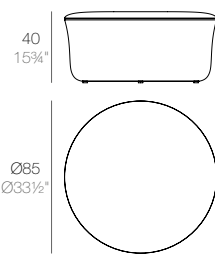

SUAVE Cojín 35x50cm
SUAVE Pillow 35x50cm
ref. 67004

SUAVE Cojín 50x50cm
SUAVE Pillow 50x50cm
ref. 67005

SUAVE Puff Ø45x40cm
SUAVE Ottoman Ø45x40cm
ref. 67006

SUAVE Puff Ø65x40cm
SUAVE Ottoman Ø65x40cm
ref. 67007