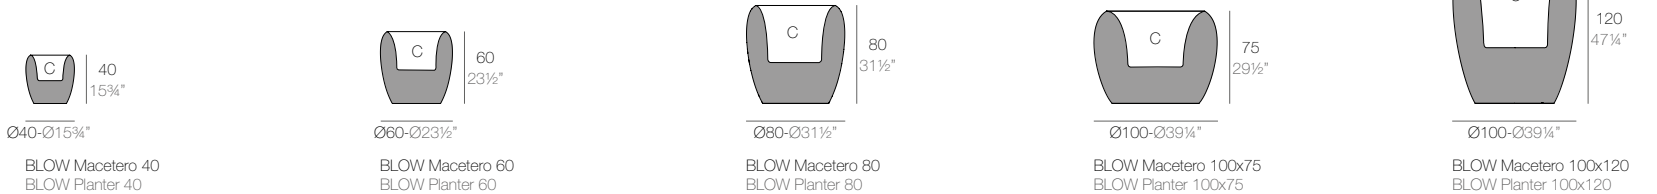

BLOW

BLOW Macetero 40
BLOW Planter 40

BLOW Macetero 60
BLOW Planter 60

BLOW Macetero 80
BLOW Planter 80

BLOW Macetero 100x75
BLOW Planter 100x75

BLOW Macetero 100x120
BLOW Planter 100x120

	Gal L	C= (d x d') x h in C= (d x d') x h cm	Basic Basic	Self-watering Autorriego	Lacquered Lacado	White Led Cab. Led Blanco Cab.	RGBW Led Cab. Led RGBW Cab.	RGBW Led Batt. Led RGBW Bat.	RGBW Led DMX Cab. Led RGBW DMX Cab.	RGBW Led DMX Batt. Led RGBW DMX Bat.
Planter Ø40 - Macetero Ø40	2'64 - 10	Ø12 1/2" x 8 1/4" - Ø32 x 21	55017A	55017R	55017F	55017W	55017L	55017Y	55017D	55017DY
Planter Ø60 - Macetero Ø60	7'4 - 28	Ø19" x 12 1/2" - Ø48 x 32	55018A	55018R	55018F	55018W	55018L	55018Y	55018D	55018DY
Planter Ø80 - Macetero Ø80	18 - 68	Ø25 1/4" x 18" - Ø64 x 46	55019A	55019R	55019F	55019W	55019L	55019Y	55019D	55019DY
Planter Ø100x75 - Macetero Ø100x75	35'7 - 135	Ø31 1/2" x 18" - Ø80 x 46	55020A	55020R	55020F	55020W	55020L	55020Y	55020D	55020DY
Planter Ø100x120 - Macetero Ø100x120	28'3 - 104	Ø30 3/4" x 21 3/4" - Ø78 x 55	55021A	55021R	55021F	55021W	55021L	55021Y	55021D	55021DY

PAL

	Gal L	C= Ø d x h in C= Ø d x h cm	Basic Basic	Lacquered Lacado	White Led Cab. Led Blanco Cab.	RGBW Led Cab. Led RGBW Cab.	RGBW Led Batt. Led RGBW Bat.	RGBW Led DMX Cab. Led RGBW DMX Cab.	RGBW Led DMX Batt. Led RGBW DMX Bat.
Planter - Macetera	2 3/4 - 10	Ø8 3/4" x 8 3/4" - Ø22 x 22	51003	51003F	51003W	51003L	51003Y	51003D	51003DY