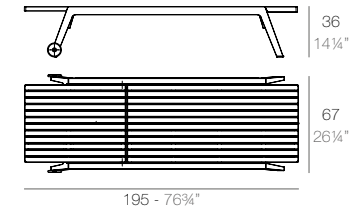

SPRITZ

SPRITZ Tumbona SPRITZ Sun Lounger

	Basic Basic	Nautic Cushion Nautic Acolchado	Silvertex/Crevin/Savane/Heritage Cushion Silvertex/Crevin/Savane/Heritage Acolchado
Sun Lounger - Tumbona	56027	56027CO	56027CCO