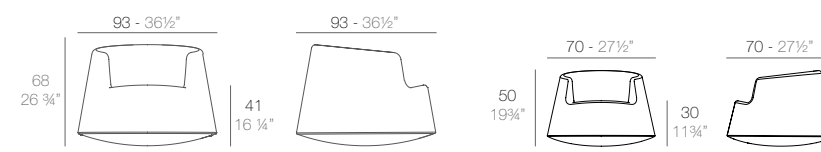

ROULETTE

ROULETTE Balancín (No es adecuado para niños)
ROULETTE Rocking Chair (Not for children)

ROULETTE NIÑOS Balancín
ROULETTE KIDS Rocking Chair

	Basic Basic	Lacquered Lacado
Roulette - Roulette	61002	61002F
Roulette Kids - Roulette Niños	61005	61005F