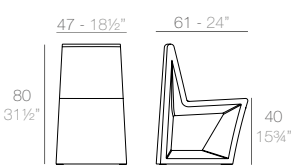

REST

REST Silla
REST Chair

Basic	Lacquered	Cushion
Basic	Lacado	Acolchado
53012	53012F	53012CO