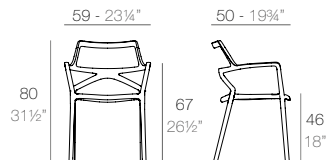

DELTA

DELTA Silla con brazos
DELTA Armchair

Basic	Lacquered
Basic	Lacado
66026	66026F