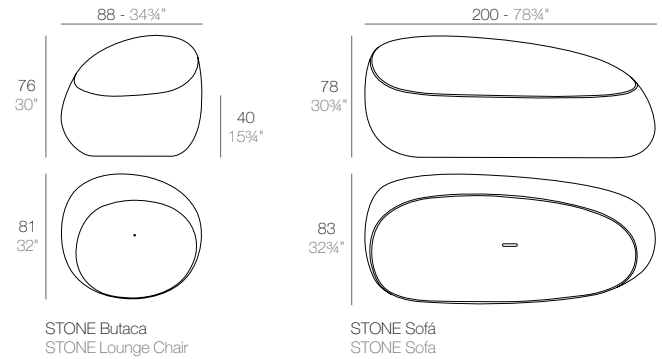

STONE

	Basic Basic	Lacquered Lacado	White Led Cab. Led Blanco Cab.	RGBW Led Cab. Led RGBW Cab.	RGBW Led DMX Cab. Led RGBW DMX Cab.	RGBW Led Batt. Led RGBW Batt.	RGBW Led DMX Batt. Led RGBW DMX Batt.	Nautic Cushion Nautic Acolchado	Silvertex / Crevin Cushion Silvertex / Crevin Acolchado
Lounge Chair - Butaca	55006	55006F	55006W	55006L	55006D	55006Y	55006DY	55006CO	55006CCO
Sofa - Sofá	55005	55005F	55005W	55005L	55005D	55005Y	55005DY	55005CO	55005CCO