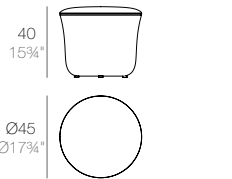

TABLET

TABLET Puff S
TABLET Ottoman S
ref. 54211

TABLET Puff L
TABLET Ottoman L
ref. 54213

SUAVE

SUAVE Puff Ø45x40cm
SUAVE Ottoman Ø45x40cm
ref. 67006

SUAVE Puff Ø65x40cm
SUAVE Ottoman Ø65x40cm
ref. 67007

SUAVE Puff Ø85x40cm
SUAVE Ottoman Ø85x40cm
ref. 67008