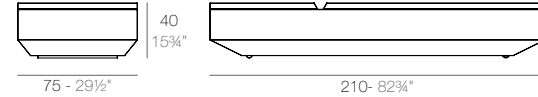

VELA

VELA Tumbona VELA Sun Chaise

	Basic Basic	Lacquered Lacado	White Led Cab. Led Blanco Cab.	RGBW Led Cab. Led RGBW Cab.	RGBW Led Batt. Led RGBW Bat.	RGBW Led DMX Cab. Led RGBW DMX Cab.	RGBW Led DMX Batt. Led RGBW DMX Bat.
Sun chaise - Tumbona	54034	54034F	54034W	54034L	54034Y	54034D	54034DY