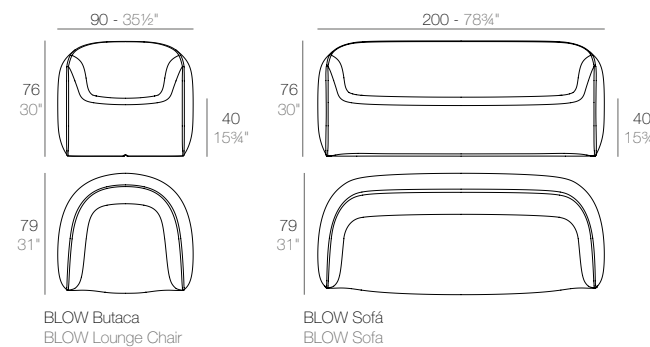

BLOW

	Basic Basic	Lacquered Lacado	White Led Cab. Led Blanco Cab.	RGBW Led Cab. Led RGBW Cab.	RGBW Led DMX Cab. Led RGBW DMX Cab.	RGBW Led Batt. Led RGBW Batt.	RGBW Led DMX Batt. Led RGBW DMX Batt.	Cushion Acolchado
Lounge Chair - Butaca	55014	55014F	55014W	55014L	55014D	55014Y	55014DY	55014CO
Sofa - Sofá	55016	55016F	55016W	55016L	55016D	55016Y	55016DY	55016CO