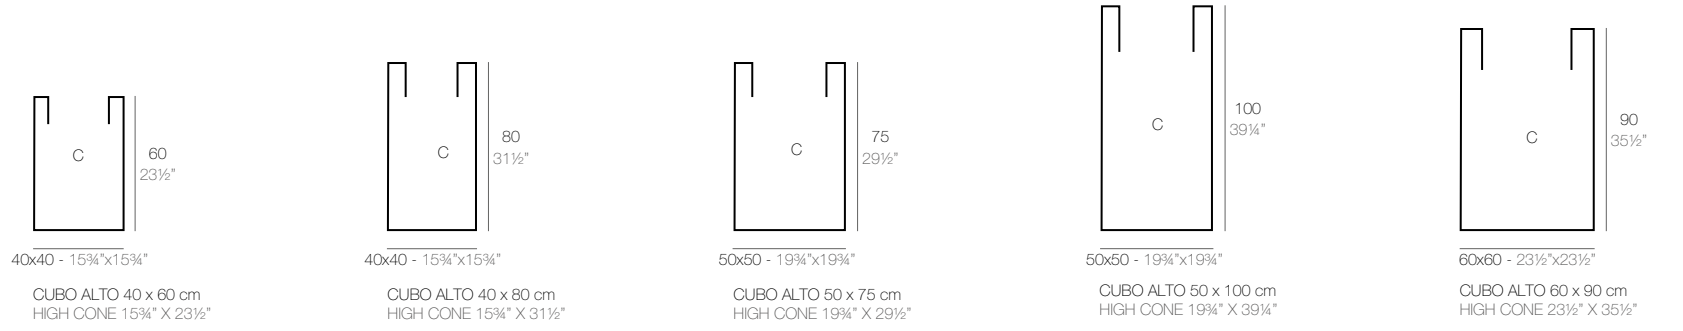

Gal L	C= (d x d) x h in C= (d x d) x h cm	Simple Simple	Simple Lacquered Lacado Simple
High Cone 15 3/4" x 23 1/2" - Cubo Alto 40 x 60 cm	25 - 94	(14 1/2" x 14 1/2") x 23 1/2" - (32 x 30) x 60	41440	41440F
High Cone 15 3/4" x 31 1/2" - Cubo Alto 40 x 80 cm	33 1/2 - 127	(11 3/4" x 11 3/4") x 31 1/2" - (30 x 30) x 80	41441	41441F
High Cone 19 3/4" x 29 1/2" - Cubo Alto 50 x 75 cm	48 1/2 - 184	(15 3/4" x 15 3/4") x 29 1/2" - (40 x 40) x 75	41450	41450F
High Cone 19 3/4" x 39 1/4" - Cubo Alto 50 x 100 cm	66 - 249	(15" x 15") x 39 1/4" - (38 x 38) x 100	41451	41451F
High Cone 23 1/2" x 35 1/2" - Cubo Alto 60 x 90 cm	84 1/2 - 320	(19" x 19") x 35 1/2" - (48 x 48) x 90	41460	41460F