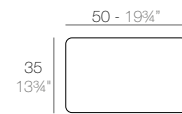

TABLET Cojin Grande
TABLET Big Pillow
ref. 54216