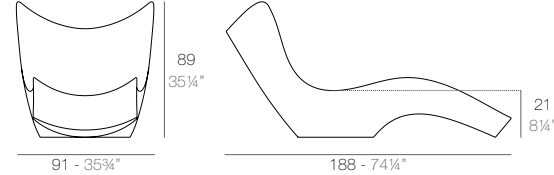

SURF

SURF Tumbona SURF Sun Chaise

	Basic Basic	Lacquered Lacado	White Led Cab. Led Blanco Cab.	RGBW Led Cab. Led RGBW Cab.	RGBW Led Batt. Led RGBW Bat.	RGBW Led DMX Cab. Led RGBW DMX Cab.	RGBW Led DMX Batt. Led RGBW DMX Bat.
Sun chaise - Tumbona	51011	51011F	51011W	51011L	51011Y	51011D	51011DY