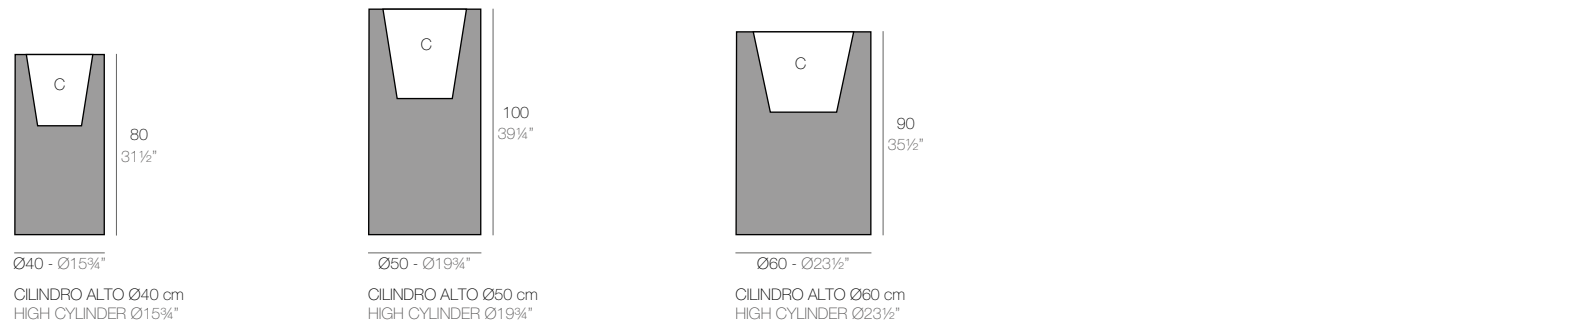

CILINDRO ALTO

	Gal L	C= Ø x h in C= Ø x h cm	Basic	Self-watering Autoriego	Lacquered Lacado	White Led Cab. Led Blanco Cab.	RGBW Led Cab. Led RGBW Cab.	RGBW Led Batt. Led RGBW Bat.	RGBW Led DMX Cab. Led RGBW DMX Cab.	RGBW Led DMX Batt. Led RGBW DMX Bat.
High Cylinder Ø15 3/4" x 31 1/2" - Cilindro Alto Ø40 x 80 cm	4 1/2 - 17	Ø11 3/4" x 12 1/2" - Ø30 x 32	40441A	40441R	40441RF	40441W	40441L	40441Y	40441D	40441DY
High Cylinder Ø19 3/4" x 39 1/4" - Cilindro Alto Ø50 x 100 cm	8 - 31	Ø15" x 15 1/4" - Ø38 x 39	40451A	40451R	40451RF	40451W	40451L	40451Y	40451D	40451DY
High Cylinder Ø23 1/2" x 35 1/2" - Cilindro Alto Ø60 x 90 cm	15 1/2 - 60	Ø18" x 18" - Ø46 x 46	40460A	40460R	40460RF	40460W	40460L	40460Y	40460D	40460DY