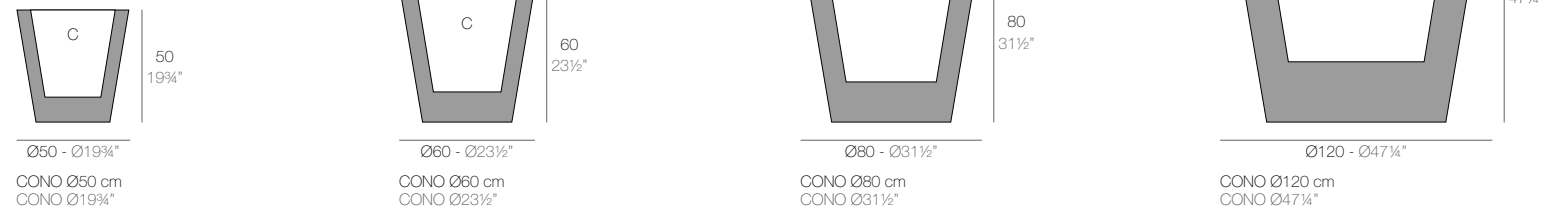

CONO

	Gal L	C= Ø x h in C= Ø x h cm	Basic Basic	Self-watering Autoriego	Lacquered Lacado	White Led Cab. Led Blanco Cab.	RGBW Led Cab. Led RGBW Cab.	RGBW Led Batt. Led RGBW Bat.	RGBW Led DMX Cab. Led RGBW DMX Cab.	RGBW Led DMX Batt. Led RGBW DMX Bat.
Cono Ø19¾" - Cono Ø50 cm	9¼ - 35	Ø15" x 15¼" - Ø38 x 39	40650A	40650R	40650RF	40650W	40650L	40650Y	40650D	40650DY
Cono Ø23½" - Cono Ø60 cm	15¾ - 60	Ø18" x 18" - Ø46 x 46	40660A	40660R	40660RF	40660W	40660L	40660Y	40660D	40660DY
Cono Ø31½" - Cono Ø80 cm	38¼ - 145	Ø24" x 24½" - Ø61 x 62	40680A	40680R	40680RF	40680W	40680L	40680Y	40680D	40680DY
Cono Ø47¼" - Cono Ø120 cm	116¼ - 440	Ø35¾" x 32" - Ø91 x 81"	40612A	40612R	40612RF	40612W	40612L	40612Y	40612D	40612DY