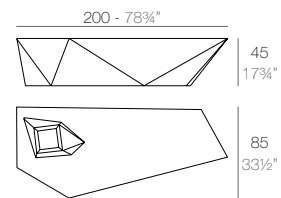

FAZ

FAZ Banco
FAZ Bench

	Basic Basic	Self-watering Autorriego	Lacquered Lacado	White Led Cab. Led Blanco Cab.	RGBW Led Cab. Led RGBW Cab.	RGBW Led Batt. Led RGBW Bat.	RGBW Led DMX Cab. Led RGBW DMX Cab.	RGBW Led DMX Batt. Led RGBW DMX Bat.	Cushion Acolchado	Joining hardware kit for 3 benches Kit unión 3 bancos
Bench Banco	54046	54046R	54046F	54046W	54046L	54046Y	54046D	54046DY	54046CO	54046X