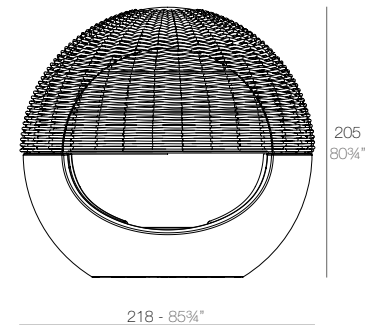

MOON Daybed con Parasol
MOON Daybed with Parasol

Optional Opcional	Bluetooth sound system pack 200W Bluetooth sound system pack 200W	4-Pillow pack 23 1/2"x23 1/2" Pack 4 cojines 60x60cm
	54099	54101
	54099	54101