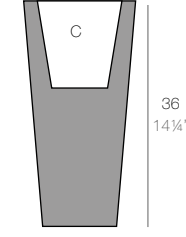

CONO ALTO Ø18 cm
HIGH CONE Ø7"

	Gal L	C = d x h in C = d x h cm	Nano Nano	Nano Lacquered Lacado Nano	Nano Led Nano Led
High Cone Ø5 1/2" x 11" - Cono Alto Ø14 x 28 cm	1/2 - 1 1/2	Ø4 1/2" x 7" - Ø11 x 18	40514A	40514F	40514W
High Cone Ø7" x 14 1/4" - Cono Alto Ø18 x 36 cm	1 - 3	Ø7" x 9" - Ø14 x 23	40518A	40518F	40518W