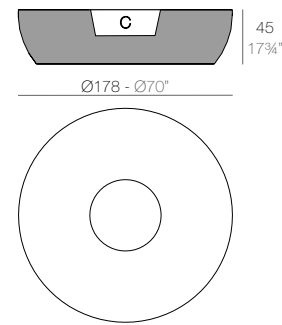

VASES

VASES Isla. Grosor Acolchado Isla: 4 cm.
VASES Island. Thick Cushion: 4 cm / 1 1/2"

	Gal L	C (d x h) in C (a x h) cm	Basic Basic	Self-watering Autorriego	Lacquered Lacado	White Led Cab. Led Blanco Cab.	RGBW Led Cab. Led RGBW Cab.	RGBW Led Batt. Led RGBW Bat.	RGBW Led DMX Cab. Led RGBW DMX Cab.	RGBW Led DMX Batt. Led RGBW DMX Bat.	Cushion Acolchado
Island Isla	27 1/4" 103	Ø27 1/4" x 15 1/4" Ø69 x 39	47178A	47178R	47178F	47178W	47178L	47178Y	47178D	47178DY	47178CO