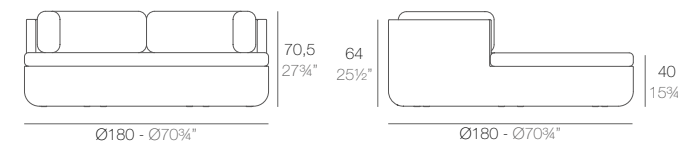

ULM Daybed cabezal fijo
ULM Daybed fixed backrest

	Rotation Giro	Thick cushion Grosor acolchado
Daybed fixed backrest	360°	4"
Daybed cabezal fijo	360°	10