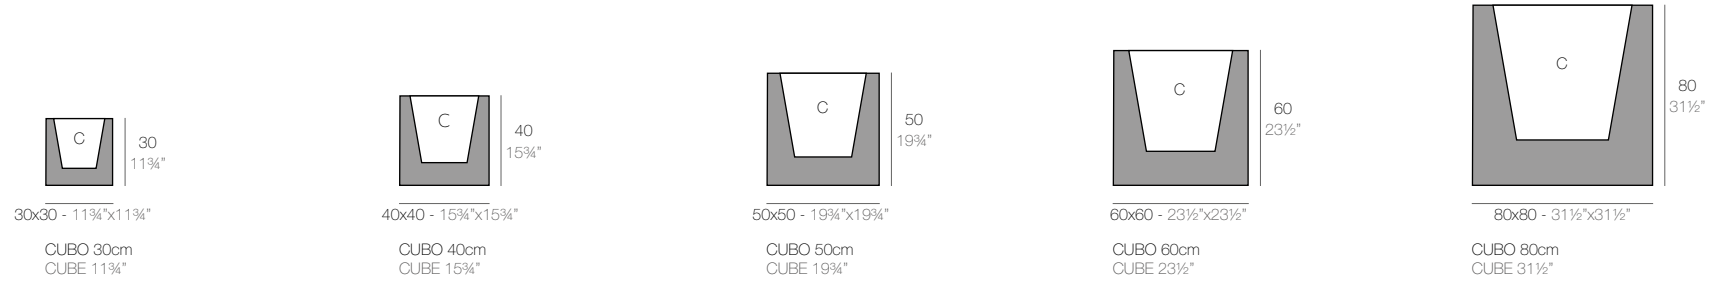

CUBO

	Gal L	C= (d x d) x h in C= (d x d) x h cm	Basic	Self-watering Autoriego	Lacquered Lacado	White Led Cab. Led Blanco Cab.	RGBW Led Cab. Led RGBW Cab.	RGBW Led Batt. Led RGBW Bat.	RGBW Led DMX Cab. Led RGBW DMX Cab.	RGBW Led DMX Batt. Led RGBW DMX Bat.
Cube 11 3/4" x 11 3/4" x 11 3/4" - Cubo 30 x 30 x 30 cm	2 1/2 - 9	(9" x 9") x 7 3/4" - (23 x 23) x 20	41330A	41330R	41330RF	41330W	41330L	41330Y	41330D	41330DY
Cube 15 3/4" x 15 3/4" x 15 3/4" - Cubo 40 x 40 x 40 cm	6 - 22	(12 1/4" x 12 1/4") x 12 1/4" - (31 x 31) x 31	41340A	41340R	41340RF	41340W	41340L	41340Y	41340D	41340DY
Cube 19 3/4" x 19 3/4" x 19 3/4" - Cubo 50 x 50 x 50 cm	13 - 50	(15" x 15") x 15 1/4" - (38 x 38) x 39	41350A	41350R	41350RF	41350W	41350L	41350Y	41350D	41350DY
Cube 23 1/2" x 23 1/2" x 23 1/2" - Cubo 60 x 60 x 60 cm	19 - 72	(18" x 18") x 18" - (46 x 46) x 46	41360A	41360R	41360RF	41360W	41360L	41360Y	41360D	41360DY
Cube 31 1/2" x 31 1/2" x 31 1/2" - Cubo 80 x 80 x 80 cm	53 - 200	(25 1/2" x 25 1/2") x 24 1/2" - (64 x 64) x 62	41380A	41380R	41380RF	41380W	41380L	41380Y	41380D	41380DY