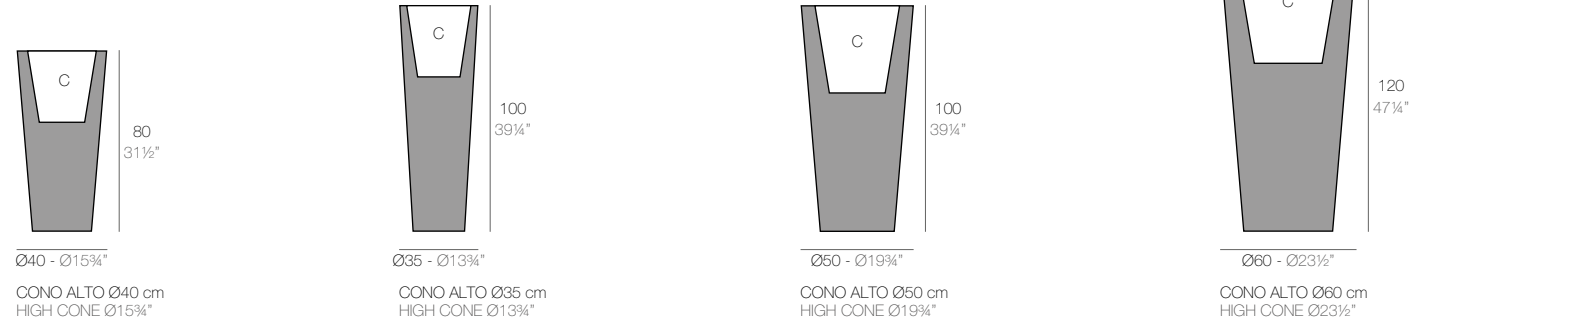

CONO ALTO

	Gal L	C= Ø x h in C= Ø x h cm	Basic Basic	Self-watering Autoriego	Lacquered Lacado	White Led Cab. Led Blanco Cab.	RGBW Led Cab. Led RGBW Cab.	RGBW Led Batt. Led RGBW Bat.	RGBW Led DMX Cab. Led RGBW DMX Cab.	RGBW Led DMX Batt. Led RGBW DMX Bat.
High Cone Ø15¾" x 31½" - Cono Alto Ø40 x 80 cm	4¼ - 16	Ø11½" x 12½" - Ø29 x 32	40535A	40535R	40535RF	40535W	40535L	40535Y	40535D	40535DY
High Cone Ø13¾" x 39¼" - Cono Alto Ø35 x 100 cm	5¾ - 22	Ø12¼" x 12½" - Ø31 x 32	40540A	40540R	40540RF	40540W	40540L	40540Y	40540D	40540DY
High Cone Ø19¾" x 39¼" - Cono Alto Ø50 x 100 cm	8½ - 32	Ø15" x 15¼" - Ø38 x 39	40550A	40550R	40550RF	40550W	40550L	40550Y	40550D	40550DY
High Cone Ø23½" x 47¼" - Cono Alto Ø60 x 120 cm	15¾ - 60	Ø18" x 18" - Ø46 x 46	40560A	40560R	40560RF	40560W	40560L	40560Y	40560D	40560DY