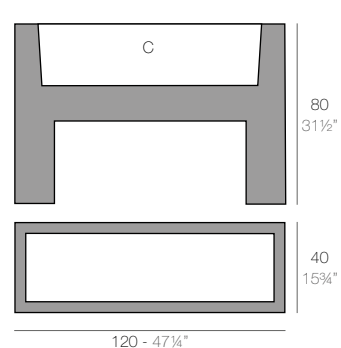

MURO

MURO 120 x 80 x 40 cm
MURO 47¼" x 31½" x 15¾"

	Gal L	C= d x h in C= d x h cm	Basic Basic	Self-watering Autorniego	Lacquered Lacado	White Led Cab. Led Blanco Cab.	RGBW Led Cab. Led RGBW Cab.	RGBW Led Batt. Led RGBW Bat.	RGBW Led DMX Cab. Led RGBW DMX Cab.	RGBW Led DMX Batt. Led RGBW DMX Bat.
Muro 47¼" x 31½" x 15¾" - Muro 120 x 80 x 40 cm	24 - 90	43¾" x 12¾" x 12¾" - 111 x 31 x 31	42620A	42620R	42620RF	42620W	42620L	42620Y	42620D	42620DY