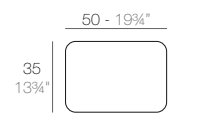

SUAVE Cojín 35x50cm
SUAVE Pillow 35x50cm
ref. 67004