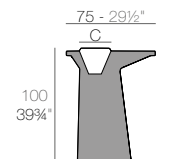

MOMA

	Gal L	C (d x h) in C (a x h) cm	Basic Basic	Self-Watering Autorriego	Lacquered Lacado	White Led Cab. Led Blanco Cab.	RGBW Led Cab. Led RGBW Cab.	RGBW Led Batt. Led RGBW Bat.	RGBW Led DMX Cab. Led RGBW DMX Cab.	RGBW Led DMX Batt. Led RGBW DMX Bat.
Bar Table - Mesa Alta	1 3/4"-7	7 3/4" x 7 3/4" - 20 x 20	45075A	45075R	45075F	45075W	45075L	45075Y	45075D	45075DY