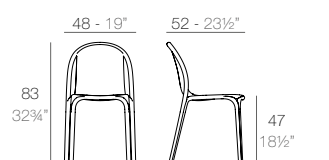

BROOKLYN

BROOKLYN Silla
BROOKLYN Chair

Basic	Lacquered	Cushion
Basic	Lacado	Acolchado
65037	65037F	65037CO