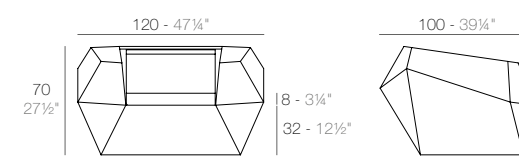

FAZ

FAZ Butaca
FAZ Lounge Chair

	Basic Basic	Lacquered Lacado	White Led Cab. Led Blanco Cab.	RGBW Led Cab. Led RGBW Cab.	RGBW Led DMX Cab. Led RGBW DMX Cab.	RGBW Led Batt. Led RGBW Bat.	RGBW Led DMX Batt. Led RGBW DMX Batt.
Lounge Chair - Butaca	54001	54001F	54001W	54001L	54001D	54001Y	54001DY