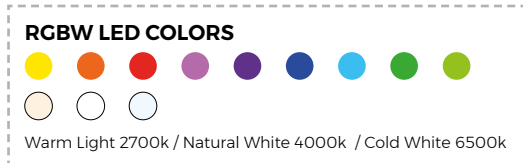

RGBW LED

Unit with internal lighting with RGBW LED technology and remote control unit for switching colors. Available only in matte ice white finish. Remote control included.

RGBW LED DMX

Unit with internal lighting with RGBW LED technology and remote control unit for switching colors. Also controlled by DMX-1024 (wireless), enabling communication between one or more products simultaneously via the DMX transmitter (not included). There are two options to choose from: Professional XLR DMX and Home WIFI DMX.

Both options are available in various configurations:

1* DMX Wireless Standard Configuration.

2* DMX Wireless Customized Configuration.

WITH BATTERY

RGBW LED BATTERY

Unit with internal lighting with battery-powered RGBW LED technology. Includes charger and remote control for switching colors and charger. Available only in matte ice white finish.

RGBW LED DMX BATTERY

Unit with internal lighting with RGBW LED technology supplied by a battery (includes charger and remote control unit for switching colors). Also controlled by DMX-1024 (wireless), enabling communication between one or more products simultaneously via the DMX transmitter (not included). There are two options to choose from: Professional XLR DMX and Home WIFI DMX.

Both options can have 2 different configurations:

1* DMX Wireless Standard Configuration.

2* DMX Wireless Customized Configuration.

Bluetooth Sound System ✨

Connect your smartphone or tablet via Bluetooth to the built in speakers.

- Sound systems 200W Dual component.

- Bluetooth Ready v.4.0.

- Input: AUX Jack 3,5 mm.

- USB Charger for portable gadget - Output 5V= 1500mA

Lightning

POWER SUPPLY

LED WHITE

- Simple color LEDs 4500 K

- 720 - 2800 LM Max. (Models subject to availability)

- 12 - 72 W Max. (Models subject o availability)

- Power supply: Mean Well / Class 2 / IN: 100-240V AC / 50-60Hz

- IEE: Class A

- IP65 / applicable for wet areas.

- Ta: 40°C

- 4-5 m. white cable Ho5RN-F 2G1 mm2 + Plug (EU - AUS - UK) Ⓢ Ⓡ Ⓣ

- 4-5 m. white cable SJTW - 2 x AWG18 + Plug (USA) Ⓣ Ⓡ

- CE / RoHS / UL

NANO LED WHITE

- Simple color LEDs 4500 K

- 40 LM

- 1.4 W Max.

- Wall Power supply: IN: 100-240V AC / 50-60Hz

- IEE: Class A

- IP20 / indoor use only

- Ta: 35°C

- 2 Meters transparent cable with hand switch + EU Plug Ⓢ

- CE / RoHS

RGBW LED

- Multicolor LEDs RGBW

- Controller RF433 Mhz / 10-15 meters range

- 450 - 1100 LM Max. (Models subject to availability)

- 16 - 72 W Max. (Models subject to availability)

- Power supply: Mean Well / Class 2 / IN: 100-240V AC / 50-60Hz

- IEE: Class A

- IP65 / applicable for wet areas.

- Ta: 40°C

- 4-5 m. white cable Ho5RN-F 2G1 mm2 + Plug (EU - AUS - UK) Ⓢ Ⓡ Ⓣ

- 4-5 m. white cable SJTW - 2 x AWG18 + Plug (USA) Ⓣ Ⓡ

- CE / RoHS / UL

RGBW LED DMX

- Multicolor LEDs RGBW

- Controller RF433 Mhz / 10-15 meters range

- DMX 1024 decoder / 2.4Ghz wireless signal/ compatible with IOS or Android & Professional Installations.

- DMX 1024 decoder / 2.4 Ghz wireless signal.

-Home WiFi DMX wireless controller, compatible with IOS and Android (not included)

-Professional DMX wireless controller, connector XLR (not included)

- 450 - 1100 LM Max. (Models subject to availability)

- 12 - 72 W Max. (Models subject to availability)

- Power supply: Mean Well / Class 2 / IN: 100-240V AC / 50-60Hz

- IEE: Class A

- IP65 / applicable for wet areas.

- Ta: 40°C

- 4-5 m. white cable Ho5RN-F 2G1 mm2 + Plug (EU - AUS - UK) Ⓢ Ⓡ Ⓣ

- 4-5 m. white cable SJTW - 2 x AWG18 + Plug (USA) Ⓣ Ⓡ

- CE / RoHS / UL

BATTERY

BATTERY RGBW LED

- Multicolor LEDs RGBW

- Controller RF433 Mhz / 10-15 meters range

- 450 - 1100 LM Max. (depending on the model)

- 12 - 72 W Max. (depending on the model)

- Li-ion Battery 5.2 19 Ah (depending on the model) 12V / 6-8 h autonomy / Load 5h - 500 cycles

- Charger: 1.5A - 4A (depending on the model) IN: 100-240V AC / 50-60Hz

- IEE: Class A / CE / RoHS / IP65 (Suitable for wet areas)

- Ta: 40°C

BATTERY RGBW LED DMX

- Multicolor LEDs RGBW

- Controller RF433 Mhz / 10-15 meters range

- DMX 1024 decoder / 2.4 Ghz wireless signal.

-Home WiFi DMX wireless controller, compatible with IOS and Android (not included)

-Professional DMX wireless controller, connector XLR (not included)

- Li-ion Battery 5.2 - 19 Ah (depending on the model) 12V / 6-8 h autonomy / Load 5h - 500 cycles

- Charger: 1.5A - 4A (depending on the model) IN: 100-240V AC / 50-60Hz

- 1100 LM Max. (Models subject to availability)

- 12 - 72 W Max. (Models subject to availability)

- IEE: Class A / CE / RoHS / IP65 (Suitable for wet areas)

- Ta: 40°C