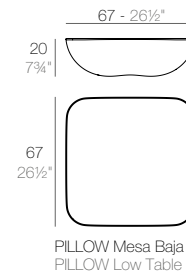

PILLOW

	Basic Basic	Lacquered Lacado	White Led Cab. Led Blanco Cab.	RGBW Led Cab. Led RGBW Cab.	RGBW Led DMX Cab. Led RGBW DMX Cab.	RGBW Led Batt. Led RGBW Bat.	RGBW Led DMX Batt. Led RGBW DMX Bat.
Low Table - Mesa Baja	55002	55002F	55002W	55002L	55002D	55002Y	55002DY