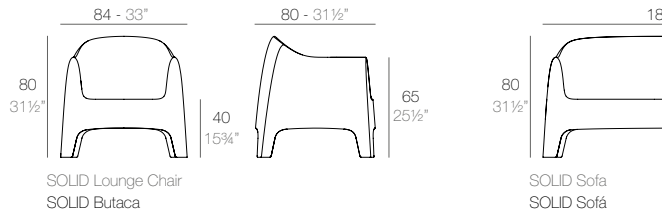

SOLID

	Basic Basic	Nautic Cushion Nautic Acolchado	Silvertex/Crevin Cushion Silvertex/Crevin Acolchado
Lounge Chair - Butaca	55023	55023CO	55023CCO
Sofa - Sofá	55022	55022CO	55022CCO