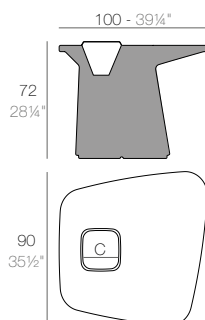

MOMA

MOMA Mesa
MOMA Table

	Gal L	C (d x h) in C (a x h) cm	Basic Basic	Self-Watering Autoriego	Lacquered Lacado	White Led Cab. Led Blanco Cab.	RGBW Led Cab. Led RGBW Cab.	RGBW Led DMX Cab. Led RGBW DMX Cab.	RGBW Led Batt. Led RGBW Bat.	RGBW Led DMX Batt. Led RGBW DMX Bat.
Table - Mesa	1¼" - 7	7¼" x 7¼" - 20 x 20	45100A	45100R	45100F	45100W	45100L	45100D	45100Y	45100DY