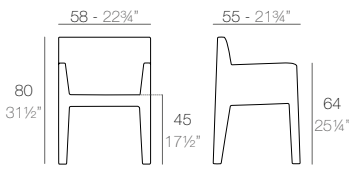

JUT Silla con brazos
JUT Armchair

Basic	Lacquered	Cushion
Basic	Lacado	Acolchado
44408	44408F	44408CO