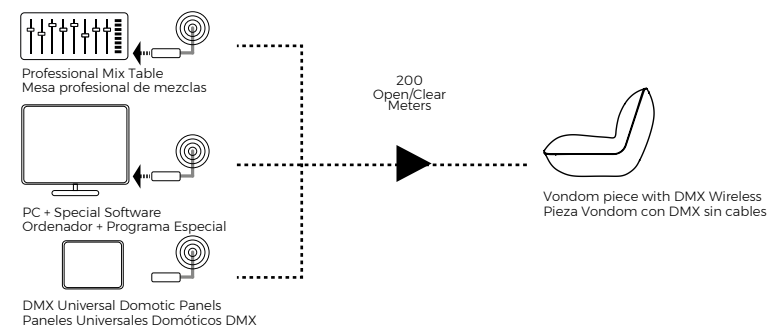

1* DMX Wireless Standard Configuration

Preset three separate Family products: POTS, LAMPS & FURNITURE.

2* DMX Wireless Customized Configuration

You can send us your customized special environment that you want to control independently and we will set it up.