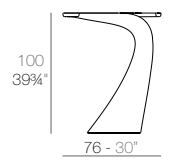

WING

	Basic Basic	Lacquered Lacado	White Led Cab. Led Blanco Cab.	RGBW Led Cab. Led RGBW Cab.	RGBW Led Batt. Led RGBW Bat.	RGBW Led DMX Cab. Led RGBW DMX Cab.	RGBW Led DMX Batt. Led RGBW DMX Bat.
Bar Table Mesa Alta	53032	53032F	53032W	53032L	53032Y	53032D	53032DY