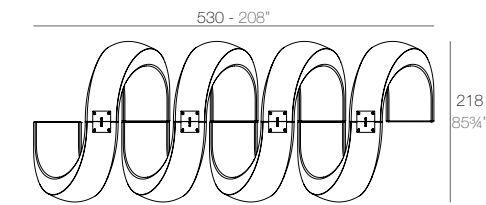

4 x 60007 AND - AND