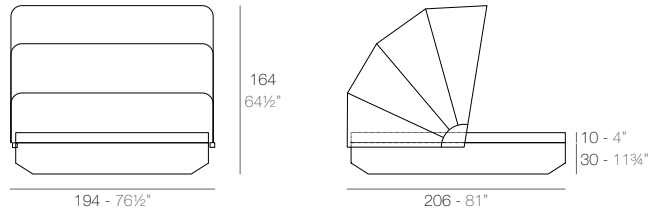

VELA Daybed basic cuadrado con parasol plegable. Giro 360°. VELA Daybed basic square with folding sunroof. Rotation 360°.