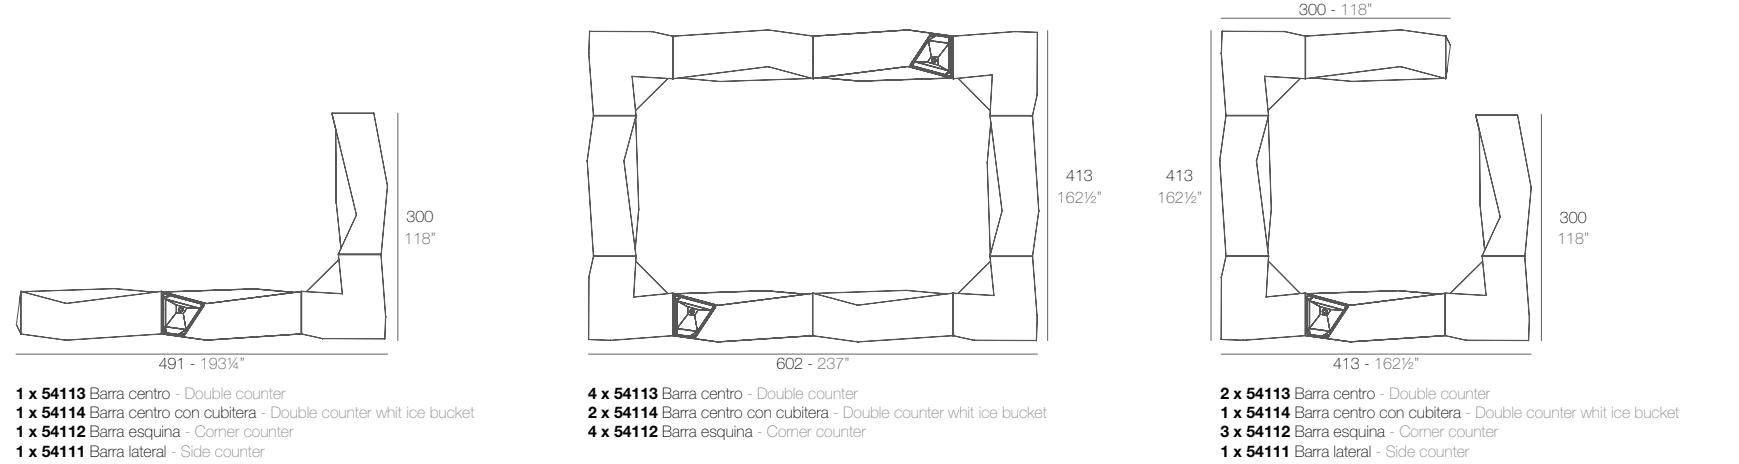

COMBINATION OPTIONS - POSIBLES COMBINACIONES

*All the measurements on the drawings are in Centimeters and Inches.