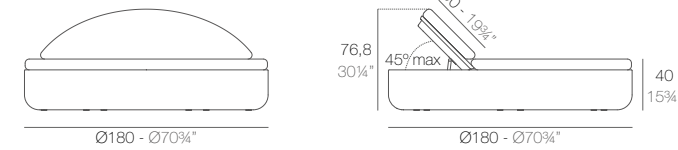

ULM Daybed reclining
ULM Daybed reclining backrest

	Rotation Giro	Thick cushion Grosor acolchado
Daybed reclining backrest	360°	4"
Daybed reclining	360°	10