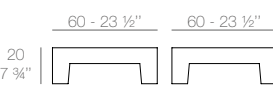

JUT

JUT Mesa Baja 60 x 60
JUT Low Table 23 1/2" x 23 1/2"

	Basic Basic	Lacquered Lacado	White Led Cab. Led Blanco Cab.	RGBW Led Cab. Led RGBW Cab.	RGBW Led DMX Cab. Led RGBW DMX Cab.	RGBW Led Batt. Led RGBW Bat.	RGBW Led DMX Batt. Led RGBW DMX Batt.
Low Table 23 1/2" x 23 1/2" Mesa Baja 60 x 60	44405	44405F	-	-	-	-	-
Low Table 47 1/4" x 31 1/2" Mesa Baja 120 x 80	44403	44403F	-	-	-	-	-
Low Table 31 1/2" x 31 1/2" Mesa Baja 80 x 80	44418	44418F	44418W	44418L	44418D	44418Y	44418DY
Low Table 47 1/4" x 47 1/4" Mesa Baja 120 x 120	44417	44417F	44417W	44417L	44417D	44417Y	44417DY