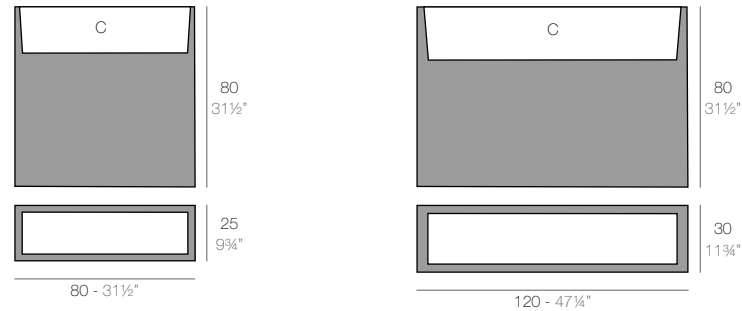

WALL

WALL 80 cm
WALL 31½"

WALL 120 cm
WALL 47¼"

	Gal L	C= (d x d') x h in C= (d x d') x h cm	Basic Basic	Self-watering Autorniego	Lacquered Lacado	White Led Cab. Led Blanco Cab.	RGBW Led Cab. Led RGBW Cab.	RGBW Led Batt. Led RGBW Bat.	RGBW Led DMX Cab. Led RGBW DMX Cab.	RGBW Led DMX Batt. Led RGBW DMX Bat.
Wall 31½" x 9¾" x 31½" - Wall 80 x 25 x 80 cm	11¾" - 30	8¼" x 30" x 7¾" - 21 x 76 x 20	42425A	42425R	42425RF	42425W	42425L	42425Y	42425D	42425DY
Wall 47¼" x 11¾" x 31½" - Wall 120 x 30 x 80 cm	23½" - 60	9½" x 45" x 9¾" - 24 x 114 x 24	42430A	42430R	42430RF	42430W	42430L	42430Y	42430D	42430DY

UVE

	Gal L	C= d x h in C= d x h cm	Basic Basic	Self-watering Autorniego	Lacquered Lacado	White Led Cab. Led Blanco Cab.	RGBW Led Cab. Led RGBW Cab.	RGBW Led Batt. Led RGBW Bat.	RGBW Led DMX Cab. Led RGBW DMX Cab.	RGBW Led DMX Batt. Led RGBW DMX Bat.
Uve 47¼" x 31" x 15¾" - Uve 120 x 80 x 40 cm	5½ + 5½ - 20 + 20	13" x 10¾" - 33 x 27	43340A	43340R	43340RF	43340W	43340L	43340Y	43340D	43340DY