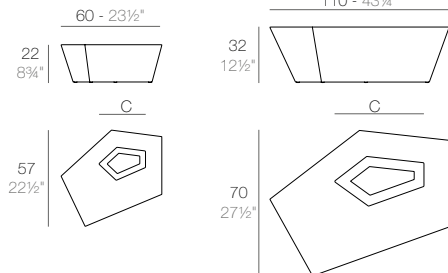

BIOPHILIA

	Basic Basic	Lacquered Lacado	White Led Cab. Led Blanco Cab.	RGBW Led Cab. Led RGBW Cab.	RGBW Led DMX Cab. Led RGBW DMX Cab.	RGBW Led Batt. Led RGBW Bat.	RGBW Led DMX Batt. Led RGBW DMX Batt.	Lacquered Two-Tone Lacado Dos-Tonos
Low Table Mesa Baja	59004	59004F	59004W	59004L	59004D	59004Y	59004DY	59004FP

WING

	Basic Basic	Lacquered Lacado	White Led Cab. Led Blanco Cab.	RGBW Led Cab. Led RGBW Cab.	RGBW Led DMX Cab. Led RGBW DMX Cab.	RGBW Led Batt. Led RGBW Bat.	RGBW Led DMX Batt. Led RGBW DMX Batt.
Low Table Mesa Baja	53035	53035F	53035W	53035L	53035D	53035Y	53035DY

FAZ

FAZ Mesa Tumbona
FAZ Sun Chaise Table

FAZ Mesa Baja
FAZ Low Table

	Gal L	C (d x h) in C (a x h) cm	Basic Basic	Lacquered Lacado	White Led Cab. Led Blanco Cab.	RGBW Led Cab. Led RGBW Cab.	RGBW Led DMX Cab. Led RGBW DMX Cab.	RGBW Led Batt. Led RGBW Bat.	RGBW Led DMX Batt. Led RGBW DMX Batt.
Low Table Mesa Baja	3 1/4	20" x 7 1/2" 51 x 19	54007	54007F	54007W	54007L	54007D	54007Y	54007DY
Sun Chaise Table Mesa Tumbona	3 1/4	10 3/4" x 4 3/4" 27 x 12	54009	54009F	54009W	54009L	54009D	54009Y	54009DY