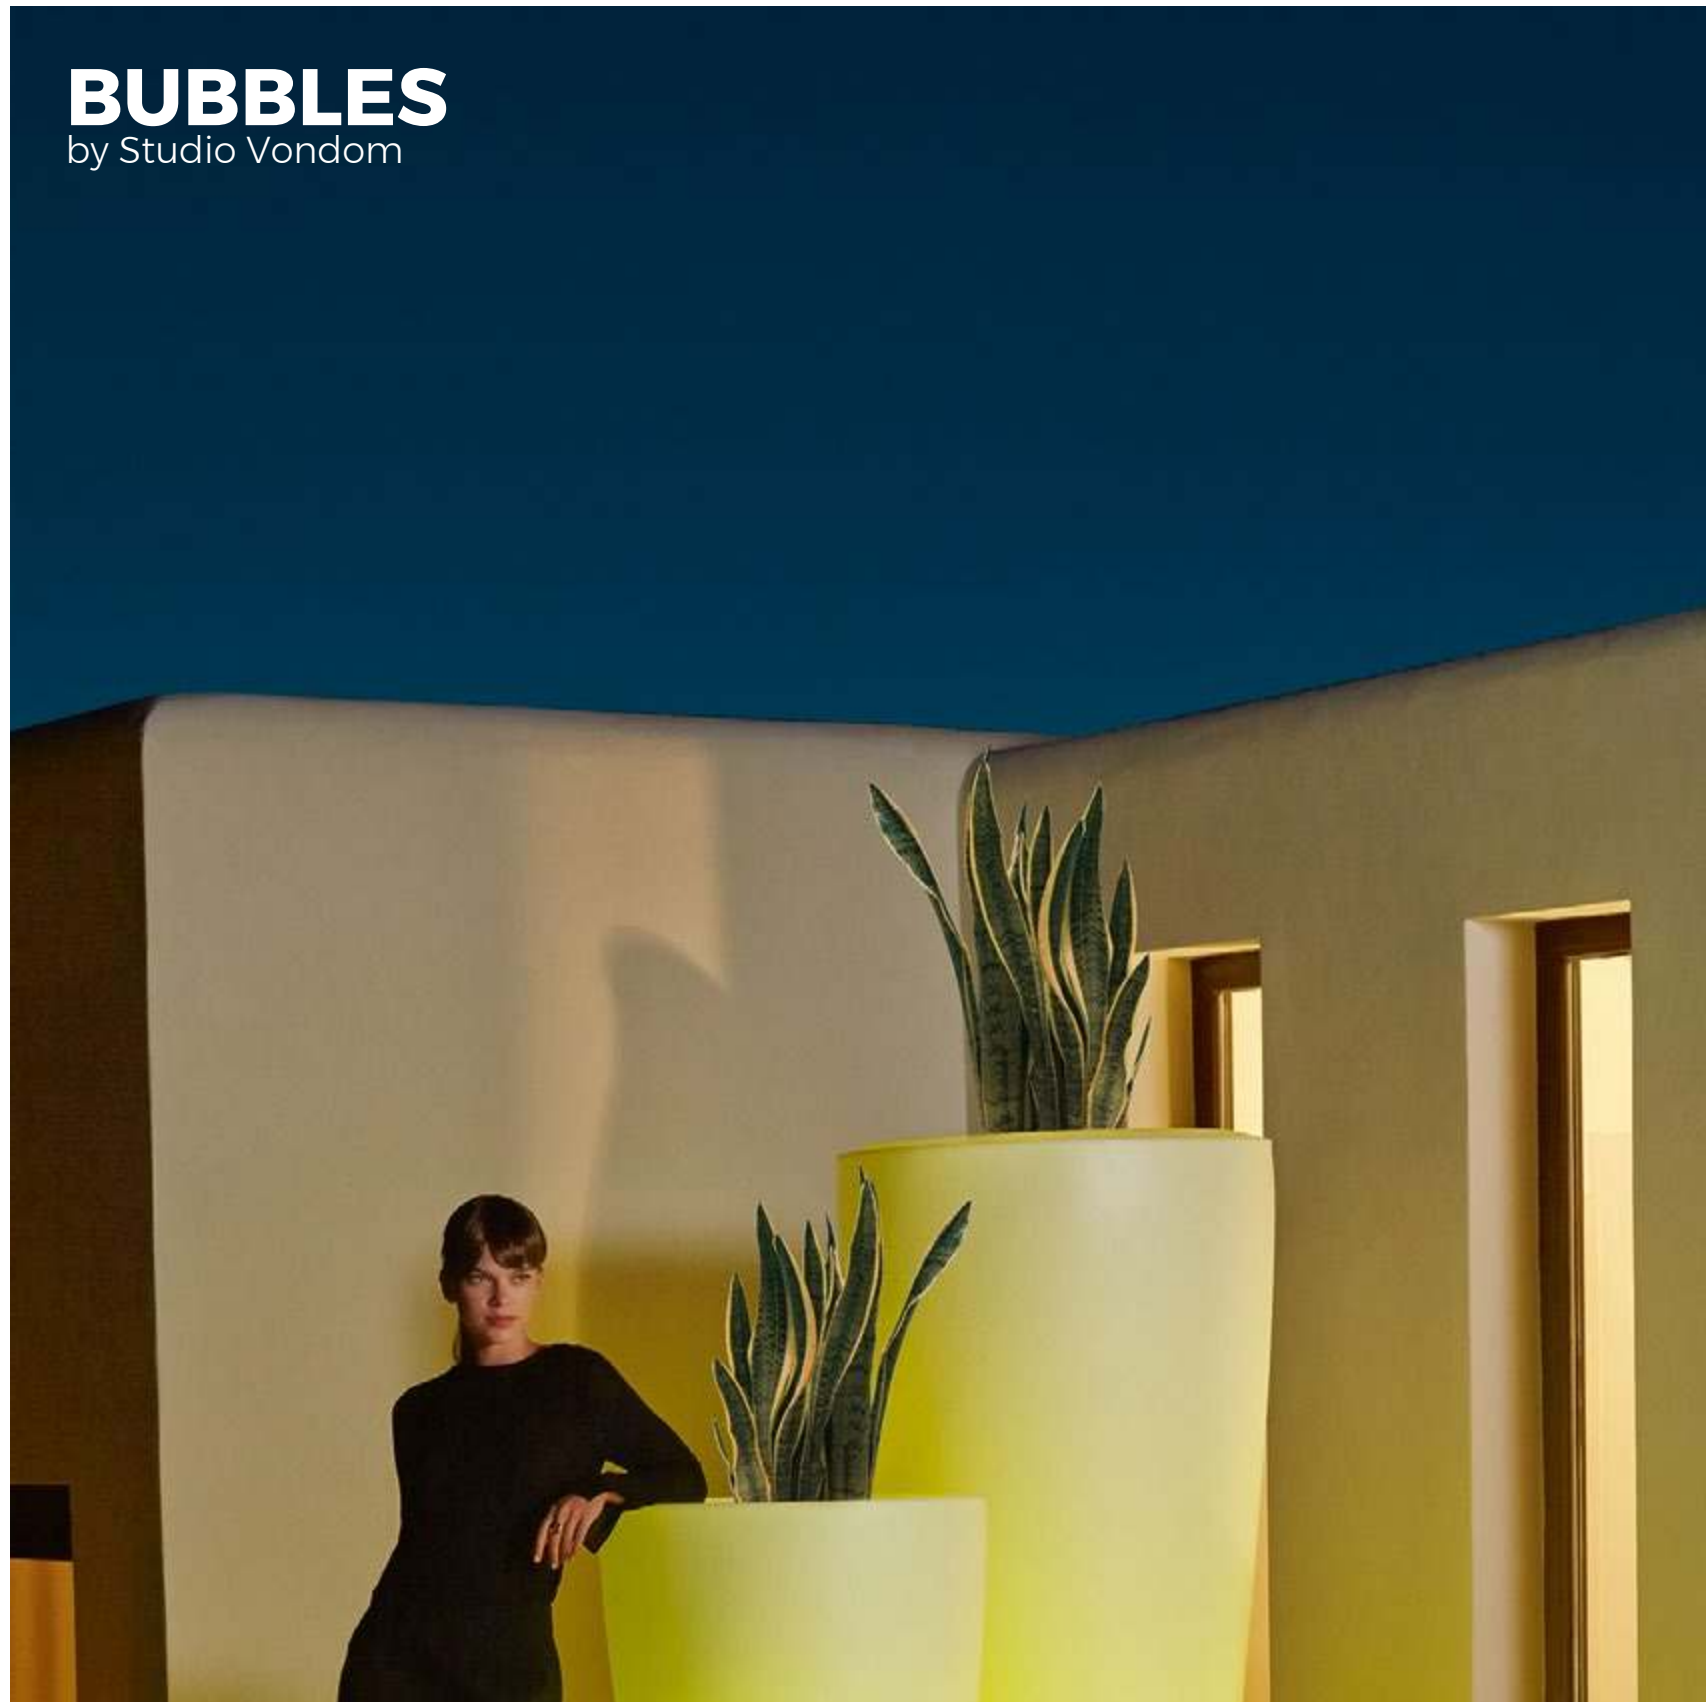

by Studio Vondom

THE SECOND LIGHT LAMP 50 CM & 100CM
rgbw

BUBBLES

by Studio Vondom

CONO ALTO & CONO
taupe

CUADRADA TORRE & CUBO
taupe & white

MACETA 172CM
ice + rgbw

CUENCO 35CM & 43CM
pistacchio