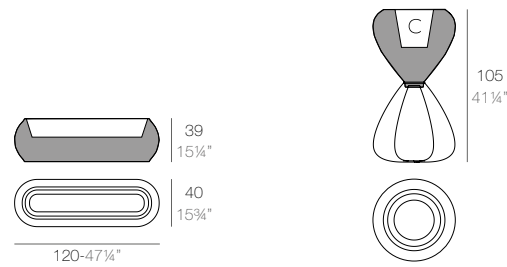

KANNELONI & SPAGUETTI

KANNELONI Macetero
KANNELONI Planter

SPAGUETTI Macetero
SPAGUETTI Planter

	Gal L	C= d x d' in C= d x d' cm	Basic Basic	Self-watering Autorriego	Lacquered Lacado	White Led Cab. Led Blanco Cab.	RGBW Led Cab. Led RGBW Cab.	RGBW Led Batt. Led RGBW Bat.	RGBW Led DMX Cab. Led RGBW DMX Cab.	RGBW Led DMX Batt. Led RGBW DMX Bat.
KANNELONI	13 - 50	39 1/4" x 9 1/2" x 10 3/4" 100 x 24 x 27	51024A	51024R	51024F	51024W	51024L	51024Y	51024D	51024DY
SPAGUETTI	5 1/2 - 20	Ø15" x 9 1/2" Ø38 x 24	51022A	51022R	51022F	51022W	51022L	51022Y	51022D	51022DY