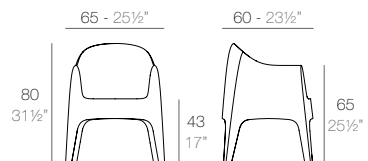

SOLID Silla con brazos
SOLID Armchair
ref: 55027

Basic	Lacquered
Basic	Lacado
55027	55027F