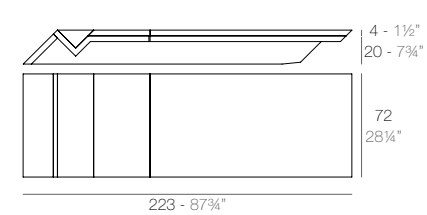

REST

REST Tumbona REST Sun Chaise

	Basic Basic	Lacquered Lacado	White Led Cab. Led Blanco Cab.	RGBW Led Cab. Led RGBW Cab.	RGBW Led Batt. Led RGBW Bat.	RGBW Led DMX Cab. Led RGBW DMX Cab.	RGBW Led DMX Batt. Led RGBW DMX Bat.
Sun chaise - Tumbona	53008	53008F	53008W	53008L	53008Y	53008D	53008DY