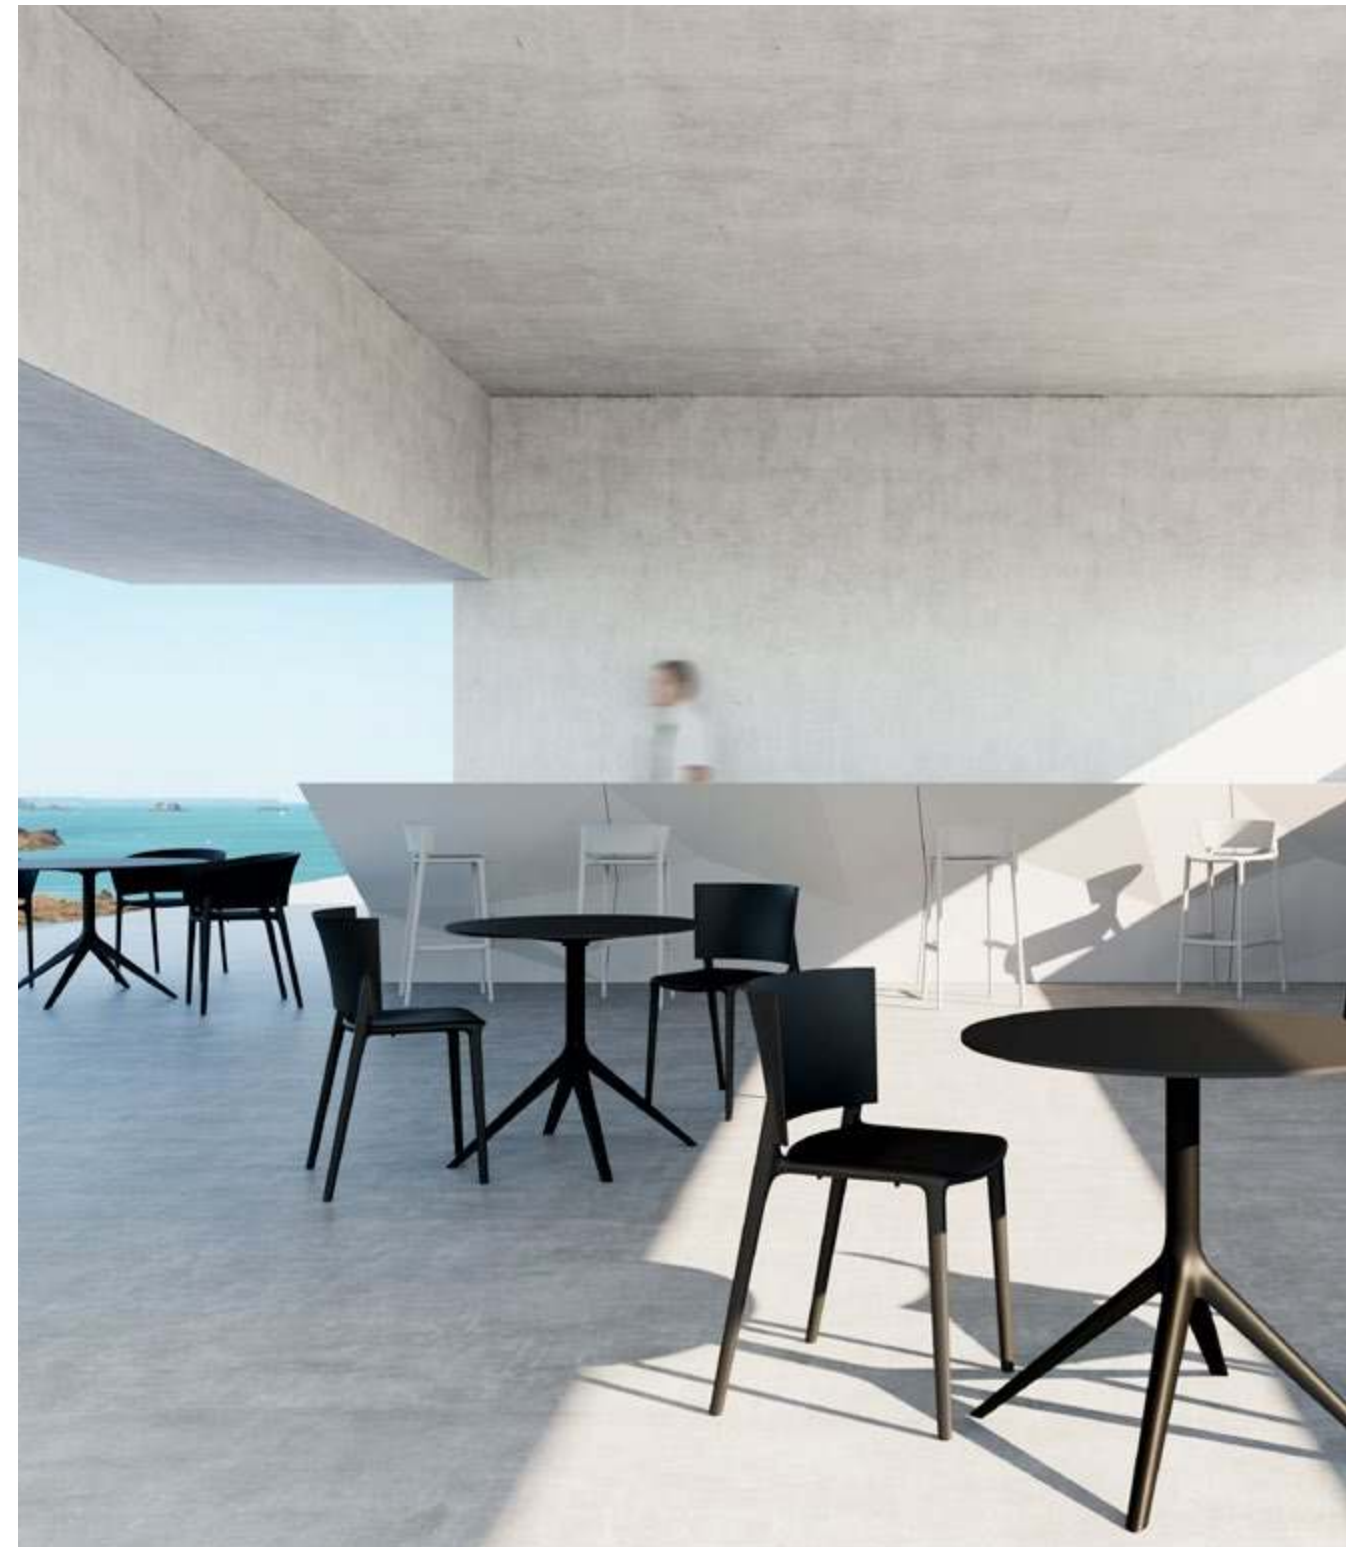

MARISOL TABLE & AFRICA CHAIR + ARMCHAIR + STOOL
black & ecrú