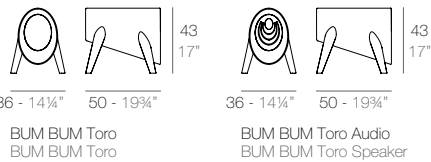

BUM BUM

BUM BUM Toro
BUM BUM Toro

BUM BUM Toro Audio
BUM BUM Toro Speaker

	Basic Basic	Lacquered Lacado	RGBW Led Batt. Led RGBW Bat.
Bum Bum Toro - Bum Bum Toro	65002	65002F	-
Bum Bum Toro Speaker - Bum Bum Toro Audio	-	65003F	65003Y

OUTDOOR RUGS ALFOMBRAS DE EXTERIOR

FABIO NOVEMBRE