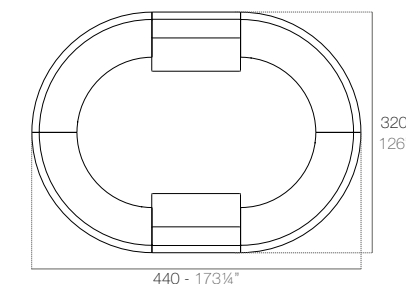

2 x 56023 120 Barra - 120 Counter
4 x 56002 Barra curva - Curved counter