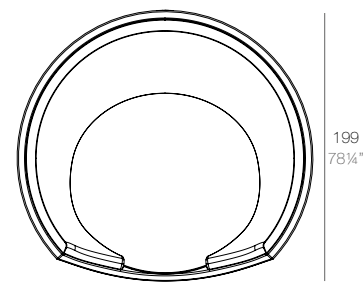

ULM MOON

MOON Daybed
MOON Daybed

	Basic Basic	Lacquered Lacado	White Led Cab. Led Blanco Cab.	RGBW Led Cab. Led RGBW Cab.	RGBW Led Batt. Led RGBW Bat.	RGBW Led DMX Cab. Led RGBW DMX Cab.	RGBW Led DMX Batt. Led RGBW DMX Bat.
Daybed	54281	54281F	54281W	54281L	54281Y	54281D	54281DY
Daybed with parasol Daybed con parasol	54279	54279F	54279W	54279L	54279Y	54279D	54279DY