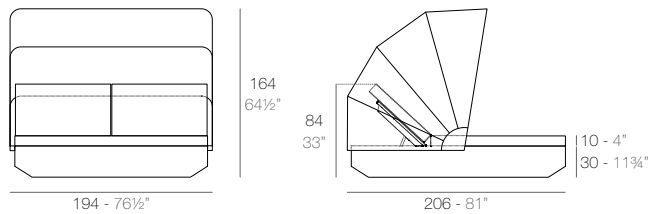

VELA Daybed 2 cabezales reclinables con parasol plegable. Giro 360°. VELA Daybed 2 reclining backrest square with folding sunroof. Rotation 360°.