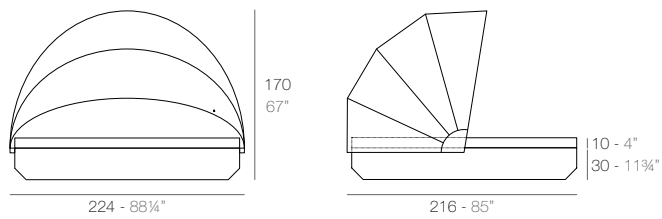

VELA Daybed basic redondo con parasol plegable. Giro 360°. VELA Daybed round basic with folding sunroof. Rotation 360°.