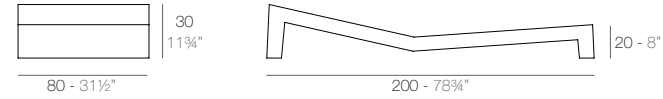

JUT

JUT Tumbona JUT Sun Chaise

	Basic Basic	Lacquered Lacado	White Led Cab. Led Blanco Cab.	RGBW Led Cab. Led RGBW Cab.	RGBW Led Batt. Led RGBW Bat.	RGBW Led DMX Cab. Led RGBW DMX Cab.	RGBW Led DMX Batt. Led RGBW DMX Bat.
Sun chaise - Tumbona	44404	44404F	-	-	-	-	-
Bed + 4 pillows - Cama + 4 cojines	44421	44421F	44421W	44421L	44421Y	44421D	44421DY
Bed XL + 8 pillows - Cama XL + 8 cojines	44420	44420F	44420W	44420L	44420Y	44420D	44420DY