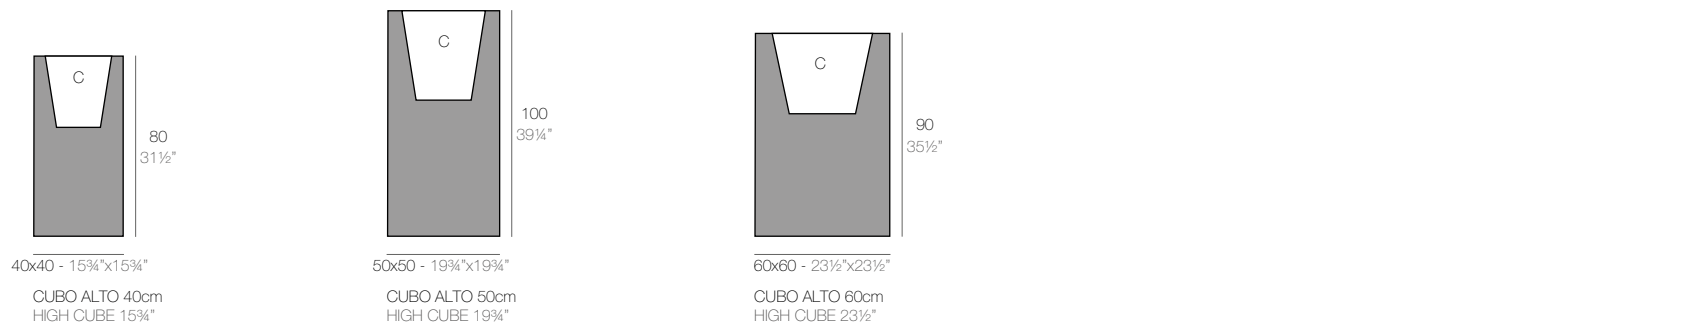

CUBO ALTO

	Gal L	C= (d x d) x h in C= (d x d) x h cm	Basic	Self-watering Autoriego	Lacquered Lacado	White Led Cab. Led Blanco Cab.	RGBW Led Cab. Led RGBW Cab.	RGBW Led Batt. Led RGBW Bat.	RGBW Led DMX Cab. Led RGBW DMX Cab.	RGBW Led DMX Batt. Led RGBW DMX Bat.
High Cube 15 3/4" x 15 3/4" x 31 1/2" - Cubo Alto 40 x 40 x 80 cm	7 1/2 - 24	(11 3/4" x 11 3/4") x 13" - (30 x 30) x 33	41441A	41441R	41441RF	41441W	41441L	41441Y	41441D	41441DY
High Cube 19 3/4" x 19 3/4" x 39 1/4" - Cubo Alto 50 x 50 x 100 cm	12 1/2 - 47	(15" x 15") x 16 1/4" - (38 x 38) x 41	41451A	41451R	41451RF	41451W	41451L	41451Y	41451D	41451DY
High Cube 23 1/2" x 23 1/2" x 35 1/2" - Cubo Alto 60 x 60 x 90 cm	19 - 72	(18" x 18") x 18" - (46 x 46) x 46	41460A	41460R	41460RF	41460W	41460L	41460Y	41460D	41460DY