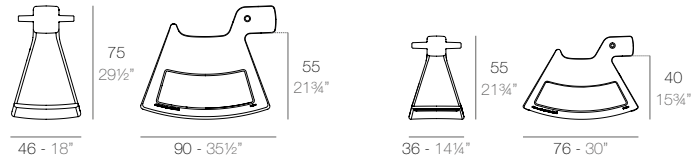

ROSINANTE

ROSINANTE Balancín (No es adecuado para niños)
ROSINANTE Rocking Horse (Not for children)

ROSINANTE KIDS Balancín
ROSINANTE KIDS Rocking Horse

	Basic Basic	Lacquered Lacado
Rosinante Rocking Horse - Rosinante Balancín	61003	61003F
Rosinante Kids Rocking Horse - Rosinante Kids Balancín	61004	61004F

CHEMISTUBES

	A in A cm	x	B in B cm	Gal L	Basic Basic	Lacquered Lacado	White Led Cab. Led Blanco Cab.	RGBW Led Cab. Led RGBW Cab.	RGBW Led Batt. Led RGBW Bat.	RGBW Led DMX Cab. Led RGBW DMX Cab.	RGBW Led DMX Batt. Led RGBW DMX Bat.
Flask 65 - Flask 65	Ø14 1/4" - Ø36	x	25 1/2 - 65	1 1/2 - 5	49036A	49036F	49036W	49036L	49036Y	49036D	49036DY
Flask 100 - Flask 100	Ø21 1/4" - Ø55	x	39 1/4 - 100	1 1/2 - 5	49055A	49055F	49055W	49055L	49055Y	49055D	49055DY

	A in A cm	x	B in B cm	Gal L	Basic Basic	Lacquered Lacado	White Led Cab. Led Blanco Cab.	RGBW Led Cab. Led RGBW Cab.	RGBW Led Batt. Led RGBW Bat.	RGBW Led DMX Cab. Led RGBW DMX Cab.	RGBW Led DMX Batt. Led RGBW DMX Bat.
Erlenmeyer 65 - Erlenmeyer 65	Ø14 1/4" - Ø36	x	25 1/2 - 65	1/2 - 1'5	49058A	49058F	49058W	49058L	49058Y	49058D	49058DY
Erlenmeyer 100 - Erlenmeyer 100	Ø21 1/4" - Ø55	x	39 1/4 - 100	1 - 4	49059A	49059F	49059W	49059L	49059Y	49059D	49059DY

	A in A cm	x	B in B cm	Gal L	Basic Basic	Lacquered Lacado	White Led Cab. Led Blanco Cab.	RGBW Led Cab. Led RGBW Cab.	RGBW Led Batt. Led RGBW Bat.	RGBW Led DMX Cab. Led RGBW DMX Cab.	RGBW Led DMX Batt. Led RGBW DMX Bat.
Pipe 65 - Pipe 65	Ø11 1/4" - Ø30	x	25 1/2 - 65	1/2 - 1'5	49056A	49056F	49056W	49056L	49056Y	49056D	49056DY
Pipe 100 - Pipe 100	Ø15 1/4" - Ø40	x	39 1/4 - 100	1 - 3'5	49057A	49057F	49057W	49057L	49057Y	49057D	49057DY