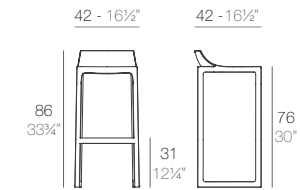

WALL STREET

WALL STREET Taburete Alto
WALL STREET Bar Stool

	Basic	Lacquered
	Basic	Lacado
Bar Stool Taburete Alto	65017	65017F