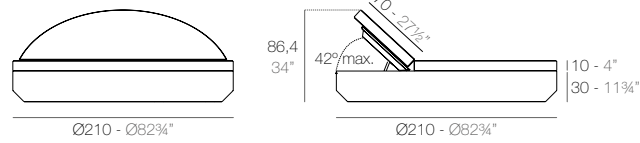

VELA

VELA Daybed redondo reclinable. Giro 360°. VELA Daybed 1 reclining backrest round. Rotation 360°.