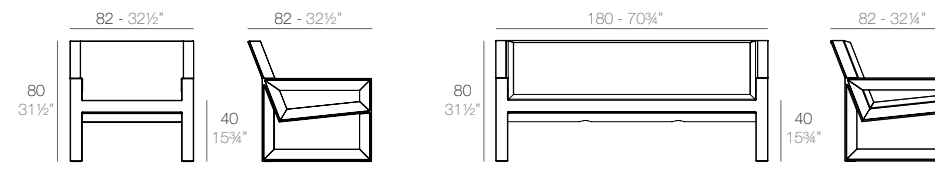

FRAME

FRAME Butaca
FRAME Lounge Chair

FRAME Sofá
FRAME Sofa

	Basic Basic	Lacquered Lacado
Lounge Chair - Butaca	54088	54088F
Sofa - Sofá	54095	54095F

PILLOW

	Basic Basic	Lacquered Lacado	White Led Cab. Led Blanco Cab.	RGBW Led Cab. Led RGBW Cab.	RGBW Led DMX Cab. Led RGBW DMX Cab.	RGBW Led Batt. Led RGBW Bat.	RGBW Led DMX Batt. Led RGBW DMX Batt.
Lounge Chair - Butaca	55001	55001F	55001W	55001L	55001D	55001Y	55001DY