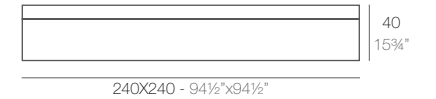

JUT Cama XL JUT Bed XL