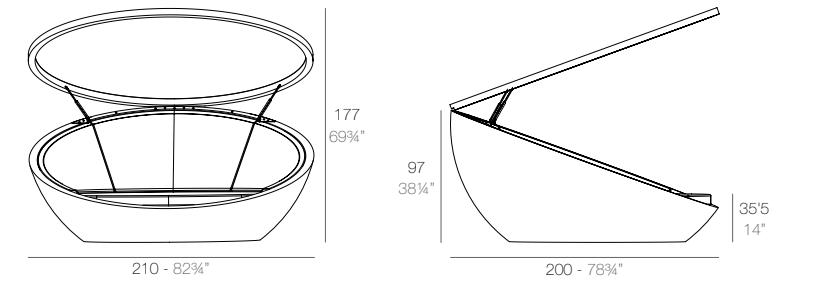

ULM Daybed con parasol
ULM Daybed with sunroof

	Open Abierto	Close Cerrado	Rotation Giro	Thick cushion Grosor acolchado
Daybed with sunroof	69 3/4"	38 1/4"	360°	3 1/4"
Daybed con parasol	177	97	360°	8