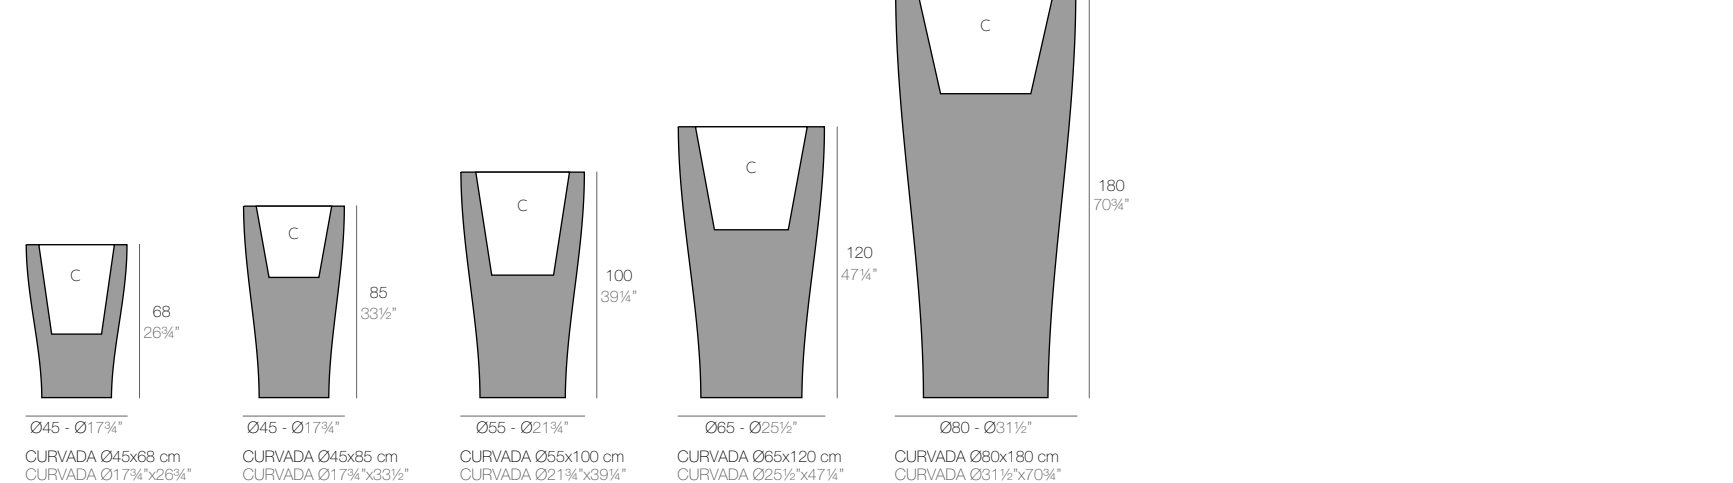

CURVADA

	Gal L	C= Ø x h in C= Ø x h cm	Basic Basic	Self-watering Autorriego	Lacquered Lacado	White Led Cab. Led Blanco Cab.	RGBW Led Cab. Led RGBW Cab.	RGBW Led Batt. Led RGBW Bat.	RGBW Led DMX Cab. Led RGBW DMX Cab.	RGBW Led DMX Batt. Led RGBW DMX Bat.
Curvada Ø17¾"x26¾" - Curvada Ø45x68 cm	8 - 30	Ø33½" x 15¾" - Ø34 x 40	42145A	42145R	42145RF	42145W	42145L	42145Y	42145D	42145DY
Curvada Ø17¾"x33½" - Curvada Ø45x85 cm	6½ - 25	Ø33½" x 12½" - Ø34 x 32	42146A	42146R	42146RF	42146W	42146L	42146Y	42146D	42146DY
Curvada Ø21¾"x39¼" - Curvada Ø55x100 cm	14½ - 55	Ø16½" x 18" - Ø42 x 46	42155A	42155R	42155RF	42155W	42155L	42155Y	42155D	42155DY
Curvada Ø25½"x47¼" - Curvada Ø65x120 cm	17 - 65	Ø19¾" x 18" - Ø50 x 46	42165A	42165R	42165RF	42165W	42165L	42165Y	42165D	42165DY
Curvada Ø31½"x70¾" - Curvada Ø80x180 cm	29 - 110	Ø24" x 18" - Ø61 x 46	42180A	42180R	42180RF	42180W	42180L	42180Y	42180D	42180DY