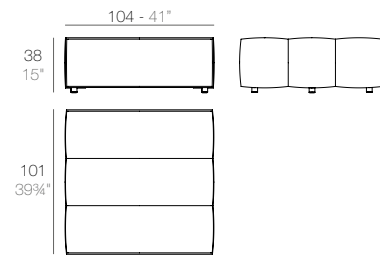

TABLET Puff L
TABLET Ottoman L
ref. 54213