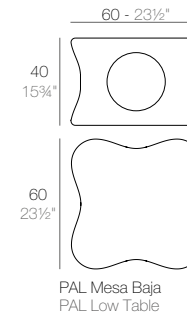

PAL

	Basic Basic	Lacquered Lacado	White Led Cab. Led Blanco Cab.	RGBW Led Cab. Led RGBW Cab.	RGBW Led DMX Cab. Led RGBW DMX Cab.	RGBW Led Batt. Led RGBW Bat.	RGBW Led DMX Batt. Led RGBW DMX Bat.
Low Table - Mesa Baja	51003	51003F	51003W	51003L	51003D	51003Y	51003DY