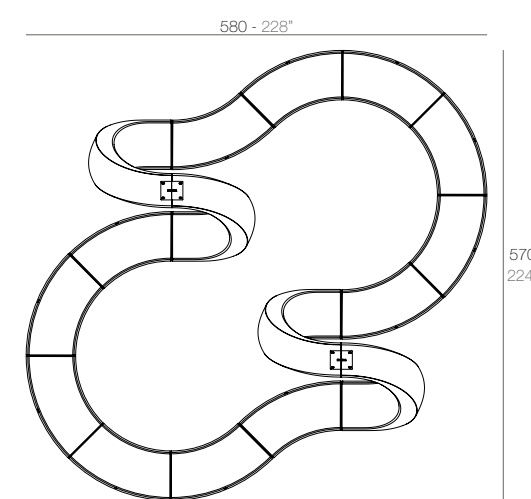

2 x 60007 AND - AND
12 x 60006 AND Banco - AND Bench