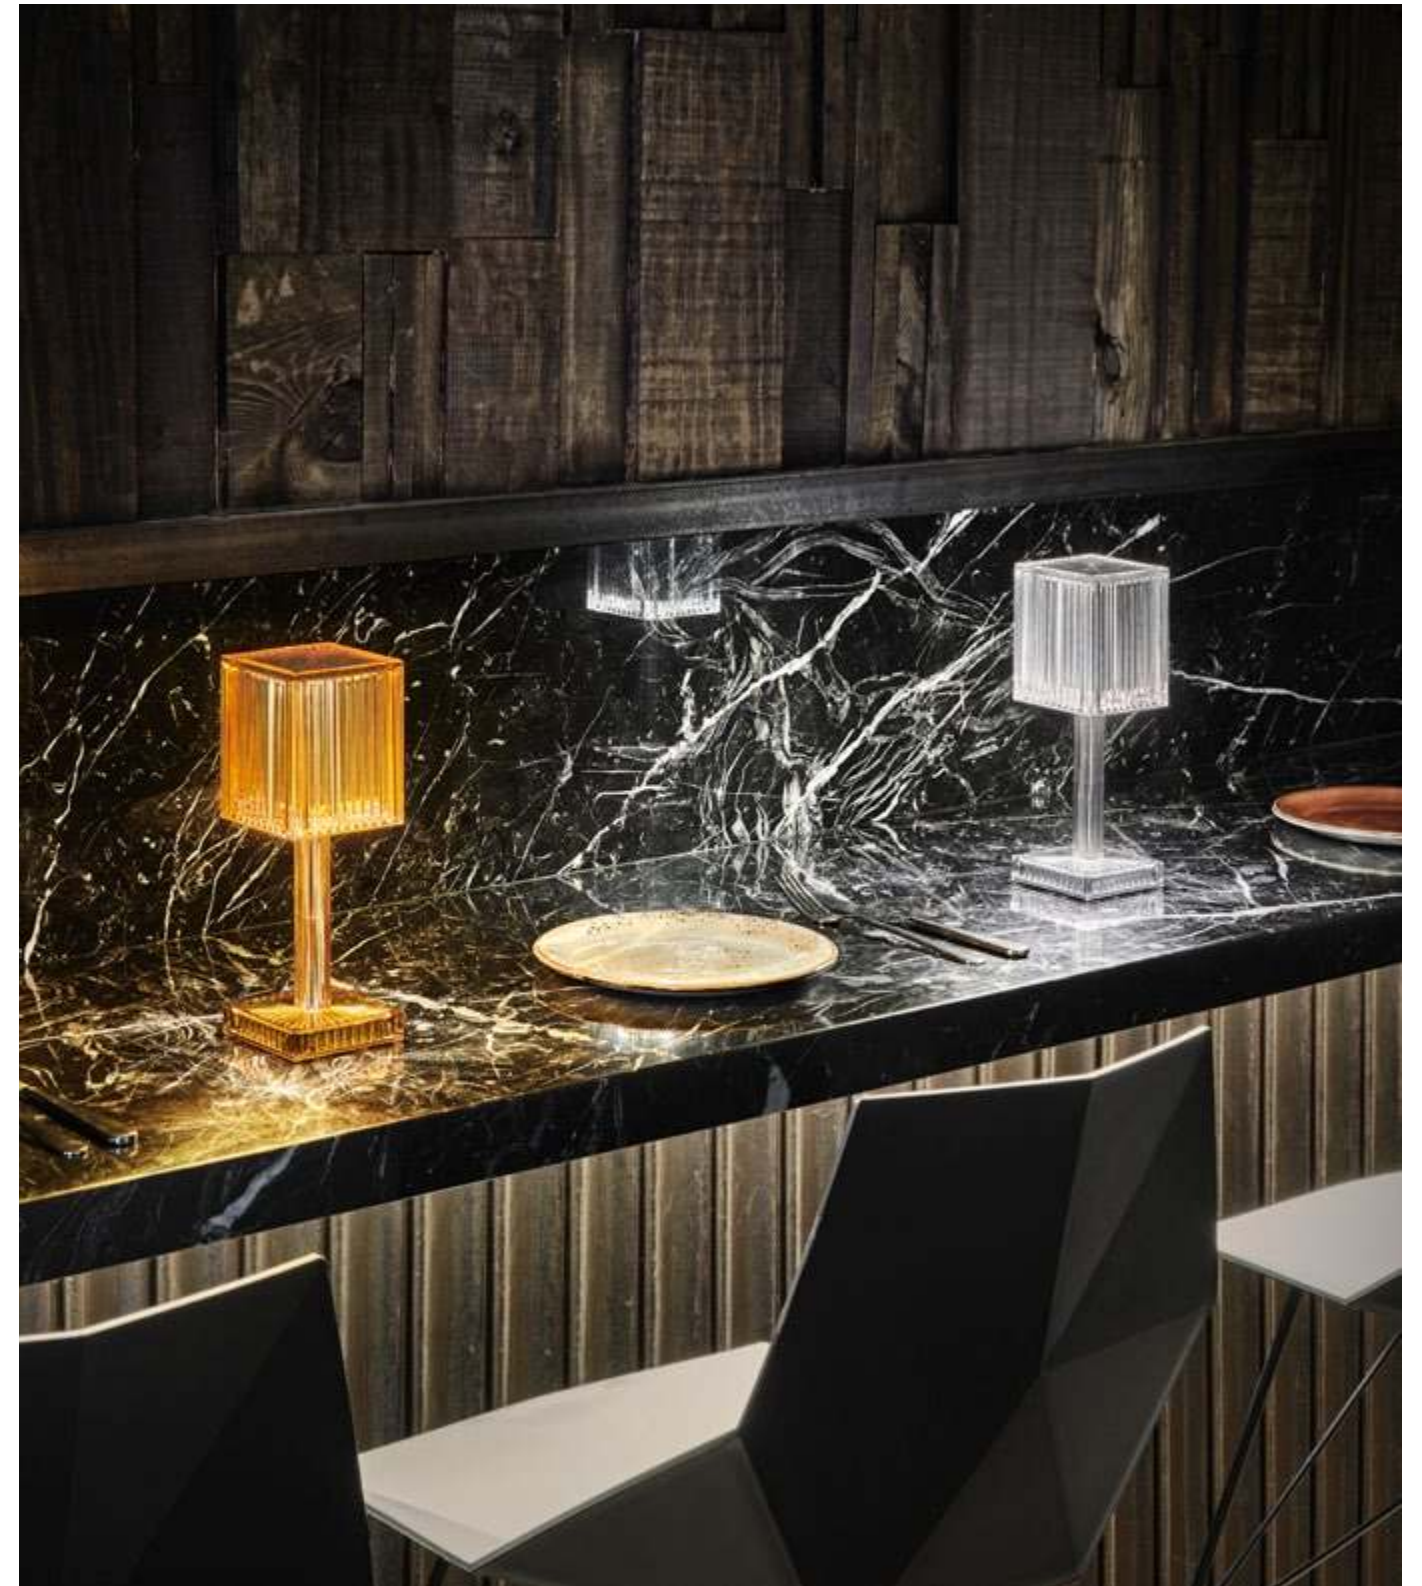

GATSBY CYLINDER **TABLE LAMP**
fume

GATSBY PRISM **TABLE LAMP**
amber & clear

Eugeni Quitllet

Ibiza, Spain 1972

The Catalan designer Eugeni Quitllet was born on 17th April 1972 in Ibiza. He graduated from 'La Llotja' art school in Barcelona. Through his creative vocabulary he exceeds simple relationships between function and style unveiling innovative objects. Between drawing, sculpture and contemporary archaeology, Quitllet literally reveals silhouettes hidden in the material, extremely visual skeletal objects elegantly master fullness and emptiness often with a touch of humour: the Masters chair combines the 3 contours of legendary seats by Eames, Saarinen and Jacobsen, the K Ray lamp is an organic UFO, a network of veins hollowed out of the material which results in an object suspended in a frame, his signature method prevalent naturally in several of the designer's projects: the Shine vases, the Light Air lamp, the o'Clock lamp, without forgetting the O Ring watch, a hole in time in the true sense, best seller of the brand Fossil modernising watchmaking codes. Eugeni Quitllet is a design world freak capable of devouring the whole of our environment in his own way to serve it up to us transformed.