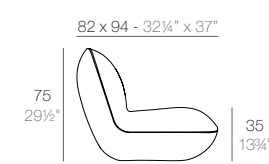

PILLOW

PILLOW Butaca
PILLOW Lounge Chair

	Basic Basic	Lacquered Lacado	White Led Cab. Led Blanco Cab.	RGBW Led Cab. Led RGBW Cab.	RGBW Led DMX Cab. Led RGBW DMX Cab.	RGBW Led Batt. Led RGBW Bat.	RGBW Led DMX Batt. Led RGBW DMX Batt.
Lounge Chair - Butaca	55001	55001F	55001W	55001L	55001D	55001Y	55001DY