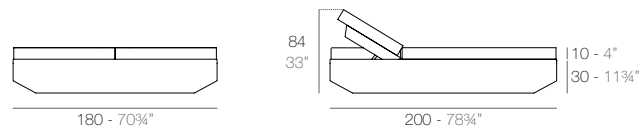

VELA Daybed 2 cabezales reclinables. Giro 360°. VELA Daybed 2 reclining backrest square. Rotation 360°.