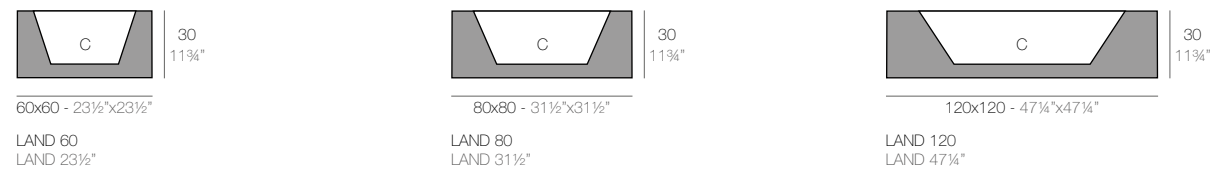

LAND

	Gal L	C= (d x d) x h in C= (d x d) x h cm	Basic Basic	Self-watering Autorriego	Lacquered Lacado	White Led Cab. Led Blanco Cab.	RGBW Led Cab. Led RGBW Cab.	RGBW Led Batt. Led RGBW Bat.	RGBW Led DMX Cab. Led RGBW DMX Cab.	RGBW Led DMX Batt. Led RGBW DMX Bat.
Land 23½" - Land 60 cm	8 - 30	(18"x18") x 9½" - (46x46) x 24	43960A	43960R	43960RF	43960W	43960L	43960Y	43960D	43960DY
Land 31½" - Land 80 cm	18¼ - 70	(24"x24") x 9½" - (61x61) x 24	43980A	43980R	43980RF	43980W	43980L	43980Y	43980D	43980DY
Land 47¼" - Land 120 cm	42¼ - 160	(35¾"x35¾") x 9½" - (91x91) x 24	43912A	43912R	43912RF	43912W	43912L	43912Y	43912D	43912DY