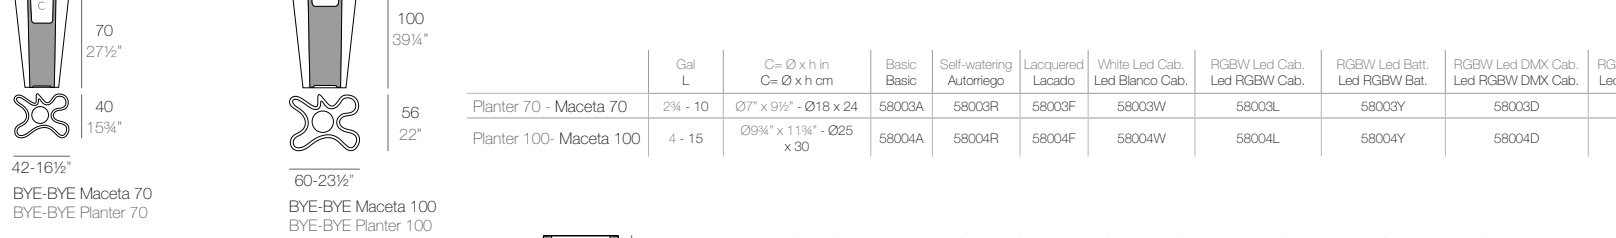

BYE-BYE

	Gal L	C= Ø x h in - C= Ø x h cm	Basic Basic	Self-watering Autoriego	Lacquered Lacado	White Led Cab. Led Blanco Cab.	RGBW Led Cab. Led RGBW Cab.	RGBW Led Batt. Led RGBW Bat.	RGBW Led DMX Cab. Led RGBW DMX Cab.	RGBW Led DMX Batt. Led RGBW DMX Bat.
Planter 70 - Maceta 70	2¾ - 10	Ø7" x 9½" - Ø18 x 24	58003A	58003R	58003F	58003W	58003L	58003Y	58003D	58003DY
Planter 100 - Maceta 100	4 - 15	Ø9¾" x 11¾" - Ø25 x 30	58004A	58004R	58004F	58004W	58004L	58004Y	58004D	58004DY