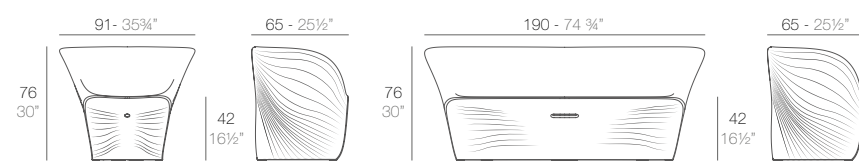

BIOPHILIA

BIOPHILIA Butaca
BIOPHILIA Lounge Chair

BIOPHILIA Sofá
BIOPHILIA Sofa

	Basic Basic	Lacquered Lacado	White Led Cab. Led Blanco Cab.	RGBW Led Cab. Led RGBW Cab.	RGBW Led DMX Cab. Led RGBW DMX Cab.	RGBW Led Batt. Led RGBW Bat.	RGBW Led DMX Batt. Led RGBW DMX Batt.	Lacquered Two-Tone Lacado Dos-Tonos	Cushion Acolchado
Lounge Chair Butaca	59002	59002F	59002W	59002L	59002D	59002Y	59002DY	59002FP	59002CO
Sofa Sofá	59003	59003F	59003W	59003L	59003D	59003Y	59003DY	59003FP	59003CO