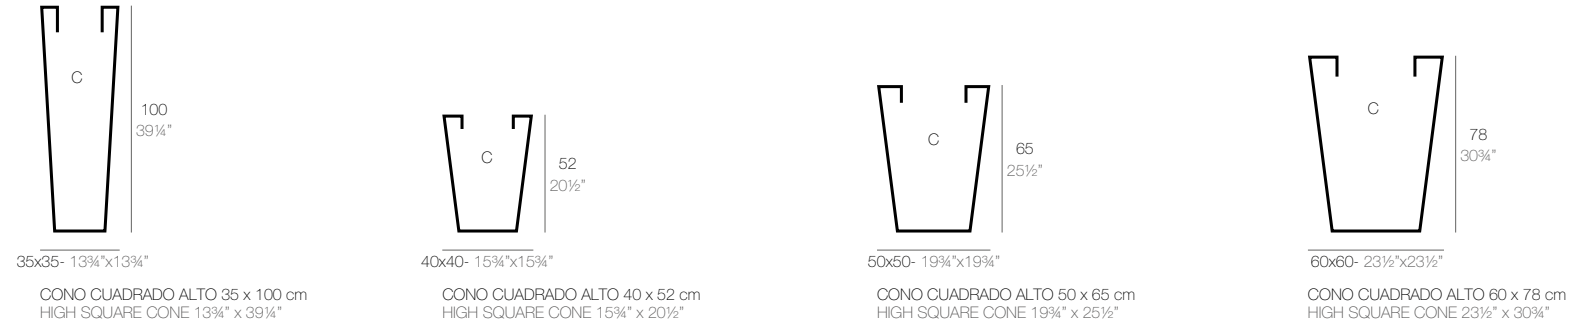

Gal L	C= (d x d) x h in C= (d x d) x h cm	Simple Simple	Simple Lacquered Lacado Simple
High Square Cone 19¾" x 39¼" - Cono Cuadrado Alto 35 x 100 cm	22½ - 86	(11½" x 11½") x 39¼" - (28 x 28) x 100	41235	41235F
High Square Cone 15¾" x 20½" - Cono Cuadrado Alto 40 x 52 cm	14½ - 55	(12½" x 12½") x 20½" - (32 x 32) x 52	41240	41240F
High Square Cone 19¾" x 25½" - Cono Cuadrado Alto 50 x 65 cm	29 - 110	(15¾" x 15¾") x 25½" - (40 x 40) x 65	41250	41250F
High Square Cone 23½" x 30¾" - Cono Cuadrado Alto 60 x 78 cm	50 - 190	(19" x 19") x 30¾" - (48 x 48) x 78	41260	41260F