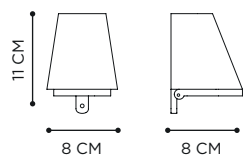

REFERENCE

BCNWB
BCNWW

DIMENSIONS

WIDTH 10,5 CM
DEPTH 12,5 CM
HEIGHT 15,5 CM

MATERIALS

TEAK + PORCELAIN BLACK

TEAK + PORCELAIN WHITE

LIGHT SOURCE

TECHNICAL INFO

REFERENCE

BMYW220
BMYWZ220

DIMENSIONS

WIDTH 8 CM
DEPTH 8 CM
HEIGHT 11 CM

MATERIALS

ANTIQUÉ BRASS

ZINC

RECOMMENDED LIGHT SOURCE

LAMP LED - 5W - GU10 - FLAT OPTIC
POWER IN 230V
IP-RATING IP44

BULLET

TECHNICAL INFO

REFERENCE

BLTL / BLTLG
BLTLAN / BLTLGAN

DIMENSIONS

WIDTH 7 CM
DEPTH 11 CM
HEIGHT ± 40 CM / ± 110 CM

REFERENCE CLOW

DIMENSIONS

WIDTH 12 CM
DEPTH 18,5 CM
HEIGHT 25 CM

MATERIALS

TEAK + HANDMADE
CLEAR GLASS

LIGHT SOURCE

LAMP 4W - DECORATIVE LED
FILAMENT BULB INCLUDED
POWER IN 230V - E27
LIGHT OUTPUT 280LM
COLOR TEMPERATURE 2200K
IP-RATING IP54