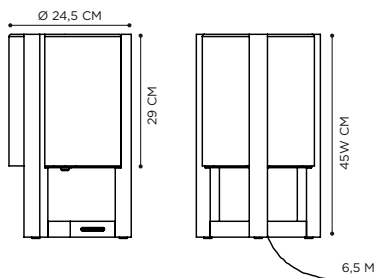

LIGHT SOURCE

LAMP 4W - DECORATIVE LED
FILAMENT BULB INCLUDED
POWER IN 230V - E27
LIGHT OUTPUT 280LM
COLOR TEMPERATURE 2200K
IP-RATING IP43

EXTRAS CABLE 6,5 METER