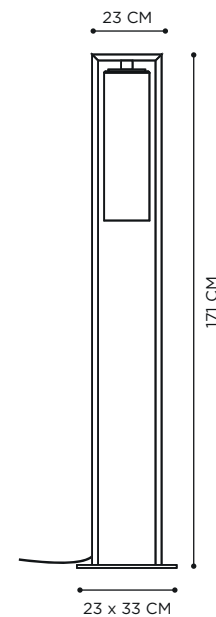

DOME CEILING

TECHNICAL INFO

REFERENCE

DOMECSBCL
 DOMECSBSM
 DOMECSBAM
 DOMECLBCL
 DOMECLBSM
 DOMECLBAM

DIMENSIONS

WIDTH 30 CM
 DEPTH 30 CM
 HEIGHT 44 CM + 49-84 CM - SHORT
 44 CM + 74-134 CM - LONG

MATERIALS

DOME FLOOR

TECHNICAL INFO

REFERENCE

DOMEFBCL
 DOMEFBSM
 DOMEFBAM
 DOMEFWCL
 DOMEFWSM
 DOMEFWAM

DIMENSIONS

WIDTH 33 CM
 DEPTH 23 CM
 HEIGHT 171 CM

MATERIALS

POWDER COATED ALUMINIUM
ANTHRACITE OR WHITE FRAME

DOME GATE

TECHNICAL INFO

REFERENCE

DOMEGTBCL
DOMEGTBSM
DOMEGTBAM
DOMEGTWCL
DOMEGTWSM
DOMEGTWAM

DIMENSIONS

WIDTH 30 CM
DEPTH 30 CM
HEIGHT 60 CM

MATERIALS

POWDER COATED ALUMINIUM
ANTHRACITE OR WHITE FRAME

DOME MOVE

TECHNICAL INFO

REFERENCE

DOMEMBCL
DOMEMBSM
DOMEMBAM
DOMEMWCL
DOMEMWSM
DOMEMWAM

DIMENSIONS

WIDTH 30 CM
DEPTH 30 CM
HEIGHT 112 CM

MATERIALS

POWDER COATED ALUMINIUM
ANTHRACITE OR WHITE FRAME