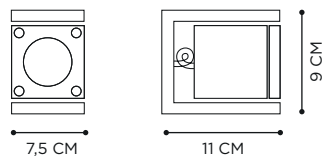

DIMENSIONS

WIDTH 9 CM
DEPTH 11 CM
HEIGHT 7,5 CM

MATERIALS

ELECTROPOLISHED
STAINLESS STEEL

RECOMMENDED LIGHT SOURCE

LAMP LED 5W - GU10 FLAT OPTIC
POWER IN 230V
IP-RATING IP55

EXTRAS ADJUSTABLE ANGLE 90°

ROPY

SOLAR LAMP

TECHNICAL INFO

REFERENCE

RPY040AB
RPY040GG
RPY040SD

DIMENSIONS

WIDTH Ø 29 CM
DEPTH Ø 29 CM
HEIGHT 40 CM

MATERIALS

POWDER COATED ALUMINIUM
ANTHRACITE + POLYOLEFIN ROPE
BRONZE