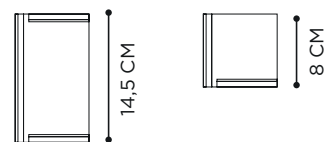

WIDTH 9 CM
DEPTH 19,5 CM
HEIGHT 19 CM

MATERIALS

ELECTRO & HAND POLISHED
STAINLESS STEEL

CUBE IN CARMINE RED OR
ORGANIC OLIVE

LIGHT SOURCE

LAMP LED 2,2W
POWER SUPPLY 250mA DRIVER INCLUDED
IN FIXTURE
POWER IN 100-240V - 50/60Hz
LIGHT OUTPUT 390LM
COLOR TEMPERATURE 2700K
IP-RATING IP65

19,5 CM

19 CM

OMEGA

TECHNICAL INFO

REFERENCE

OMG1D220EP
OMG2D220EP

DIMENSIONS

WIDTH 8 CM
DEPTH 9,5 CM
HEIGHT 8 CM / 14,5 CM