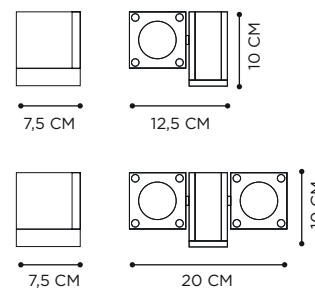

RECOMMENDED LIGHT SOURCE

LAMP LED 5W - GU10 FLAT OPTIC
POWER IN 230V
IP-RATING IP55

EXTRAS ADJUSTABLE ANGLE 270°