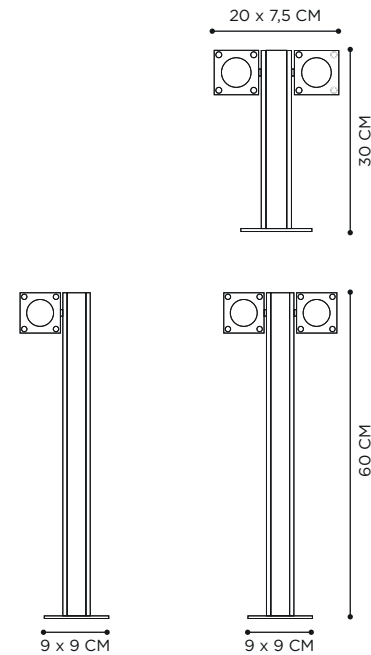

PRATO

TECHNICAL INFO

REFERENCE

PRTWW *

DIMENSIONS

WIDTH	Ø 25 CM
DEPTH	34 CM
HEIGHT	16 CM

MATERIALS

POWDER COATED ALUMINIUM
WHITE

DIMENSIONS

WIDTH 12,5 - 20 CM
DEPTH 7,5 CM
HEIGHT 30 CM / 60 CM

MATERIALS

TEAK + ELECTROPOLISHED
STAINLESS STEEL

RECOMMENDED LIGHT SOURCE

LAMP LED 5W - GU10 FLAT OPTIC
POWER IN 230V
IP-RATING IP55

EXTRAS ADJUSTABLE ANGLE 270°
INSTALLATION OPTION JUB5625

DIMENSIONS

WIDTH 9 CM
DEPTH 11 CM
HEIGHT 7,5 CM

MATERIALS

ELECTROPOLISHED
STAINLESS STEEL

RECOMMENDED LIGHT SOURCE

LAMP LED 5W - GU10 FLAT OPTIC
POWER IN 230V
IP-RATING IP55

EXTRAS ADJUSTABLE ANGLE 90°

ROPY

RUSTY

TECHNICAL INFO

REFERENCE

RUS40 / RUS40L (LED)
RUS70 / RUS70L (LED)

DIMENSIONS

WIDTH Ø 13 CM
DEPTH Ø 19 CM
HEIGHT 40 CM / 70 CM

MATERIALS

CAST IRON