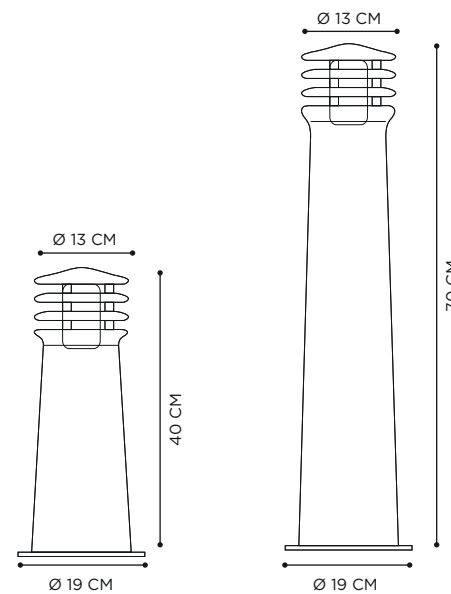

LIGHT SOURCE FOR LED

LAMP   LED 8,5W
POWER IN   230V - 50 Hz
LIGHT OUTPUT   470LM
COLOR TEMPERATURE 3000K
IP-RATING   IP55

INSTALLATION OPTION JUB5625