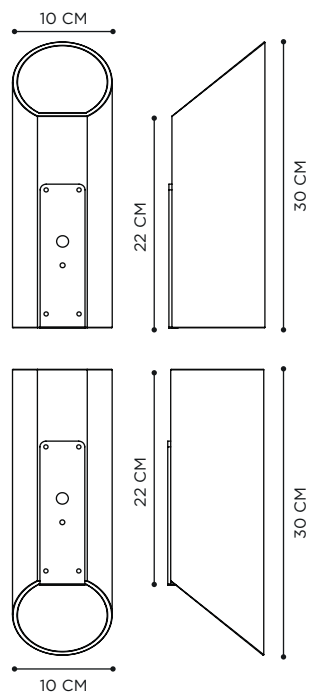

EXTRA

ADJUSTBLE BEAM
UP OR DOWN LIGHTER