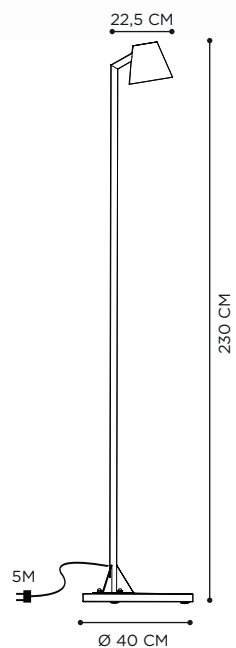

PARKER FLOOD