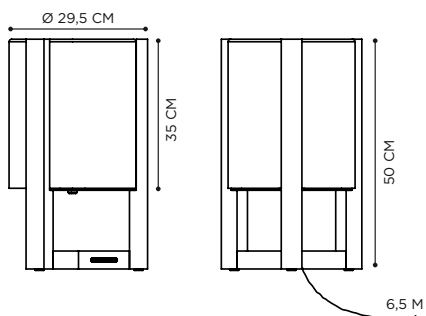

LIGHT SOURCE

LAMP 4W - DECORATIVE LED
FILAMENT BULB INCLUDED
POWER IN 230V - E27
LIGHT OUTPUT 280LM
COLOR TEMPERATURE 2200K
IP-RATING IP43

EXTRAS CABLE 6,5 METER