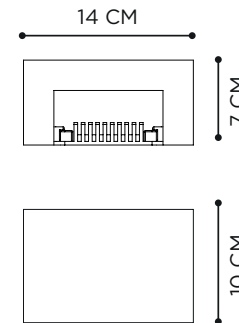

RECOMMENDED LIGHT SOURCE

LAMP LED - 5W - GU10 - FLAT OPTIC
POWER IN 230V
IP-RATING IP44

BULLET

TECHNICAL INFO

REFERENCE

BLTL / BLTLG
BLTLAN / BLTLGAN

DIMENSIONS

WIDTH 7 CM
DEPTH 11 CM
HEIGHT ± 40 CM / ± 110 CM

INSTALLATION OPTION JUB5625

IRONY

TECHNICAL INFO

REFERENCE IRN70 / IRN70L (LED)

DIMENSIONS

WIDTH 20 CM
DEPTH 10 CM
HEIGHT 70 CM

MATERIALS

CAST IRON

INSTALLATION OPTION JUB5625

LOG

TECHNICAL INFO

REFERENCE LOG70 *

DIMENSIONS

WIDTH 16 CM
 DEPTH 5 CM
 HEIGHT 70 CM

MATERIALS

TEAK + STAINLESS STEEL

LOG WALL

TECHNICAL INFO

REFERENCE

LOGW *

DIMENSIONS

WIDTH	14 CM
DEPTH	10 CM
HEIGHT	7 CM

MATERIALS

TEAK + STAINLESS STEEL