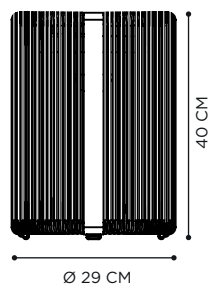

DIMENSIONS

WIDTH 12,5 - 20 CM
DEPTH 7,5 CM
HEIGHT 30 CM / 60 CM

MATERIALS

TEAK + ELECTROPOLISHED
STAINLESS STEEL

RECOMMENDED LIGHT SOURCE

LAMP LED 5W - GU10 FLAT OPTIC
POWER IN 230V
IP-RATING IP55

EXTRAS ADJUSTABLE ANGLE 270°
INSTALLATION OPTION JUB5625

WIDTH 7,5 CM
DEPTH 12,5 CM
HEIGHT 10 - 20 CM

MATERIALS

TEAK + ELECTROPOLISHED
STAINLESS STEEL

RECOMMENDED LIGHT SOURCE

LAMP LED 5W - GU10 FLAT OPTIC
POWER IN 230V
IP-RATING IP55

Q-BIC EP

TECHNICAL INFO

REFERENCE QBWVD220EP

DIMENSIONS

WIDTH 9 CM
DEPTH 11 CM
HEIGHT 7,5 CM

MATERIALS

ELECTROPOLISHED
STAINLESS STEEL

RECOMMENDED LIGHT SOURCE

LAMP LED 5W - GU10 FLAT OPTIC
POWER IN 230V
IP-RATING IP55

EXTRAS ADJUSTABLE ANGLE 90°

ROPY

SOLAR LAMP

TECHNICAL INFO

REFERENCE

RPY040AB
RPY040GG
RPY040SD

DIMENSIONS

WIDTH Ø 29 CM
DEPTH Ø 29 CM
HEIGHT 40 CM

MATERIALS

POWDER COATED ALUMINIUM
ANTHRACITE + POLYOLEFIN ROPE
BRONZE