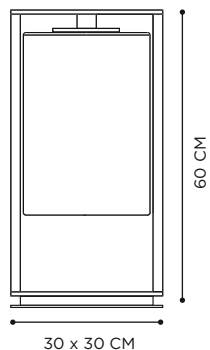

DOME FLOOR

TECHNICAL INFO

REFERENCE

DOMEFBCL
 DOMEFBSM
 DOMEFBAM
 DOMEFWCL
 DOMEFWSM
 DOMEFWAM

DIMENSIONS

WIDTH 33 CM
 DEPTH 23 CM
 HEIGHT 171 CM

MATERIALS

POWDER COATED ALUMINIUM
ANTHRACITE OR WHITE FRAME

DOME GATE

TECHNICAL INFO

REFERENCE

DOMEGTBCL
DOMEGTBSM
DOMEGTBAM
DOMEGTWCL
DOMEGTWSM
DOMEGTWAM

DIMENSIONS

WIDTH 30 CM
DEPTH 30 CM
HEIGHT 60 CM

MATERIALS

POWDER COATED ALUMINIUM
ANTHRACITE OR WHITE FRAME

DOME MOVE

TECHNICAL INFO

REFERENCE

DOMEMBCL
DOMEMBSM
DOMEMBAM
DOMEMWCL
DOMEMWSM
DOMEMWAM

DIMENSIONS

WIDTH 30 CM
DEPTH 30 CM
HEIGHT 112 CM

MATERIALS

POWDER COATED ALUMINIUM
ANTHRACITE OR WHITE FRAME

DOMEWBCL
DOMEWBSM
DOMEWBAM
DOMEWWCL
DOMEWWSM
DOMEWWAM

DIMENSIONS

WIDTH 15 CM
DEPTH 20 CM
HEIGHT 65 CM

MATERIALS

POWDER COATED ALUMINIUM
ANTHRACITE OR WHITE FRAME

HANDMADE GLASS
CLEAR / SMOKE / AMBER

LIGHT SOURCE