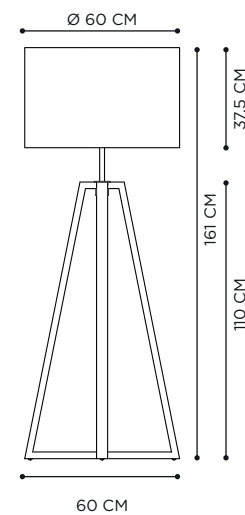

RECOMMENDED LIGHT SOURCE

LAMP LED - 5W - GU10 - FLAT OPTIC
POWER IN 230V
IP-RATING IP44

BULLET

TECHNICAL INFO

REFERENCE

BLTL / BLTLG
BLTLAN / BLTLGAN

DIMENSIONS

WIDTH 7 CM
DEPTH 11 CM
HEIGHT ± 40 CM / ± 110 CM

REFERENCE CLOW

DIMENSIONS

WIDTH 12 CM
DEPTH 18,5 CM
HEIGHT 25 CM

MATERIALS

TEAK + HANDMADE
CLEAR GLASS

LIGHT SOURCE

LAMP 4W - DECORATIVE LED
FILAMENT BULB INCLUDED
POWER IN 230V - E27
LIGHT OUTPUT 280LM
COLOR TEMPERATURE 2200K
IP-RATING IP54

CLUB LOUNGE

TECHNICAL INFO

REFERENCE

CLBLTR / CLBLAM (LED)
CLBLSTR / CLBLSAM (SOLAR)

DIMENSIONS

WIDTH 60 CM
DEPTH 60 CM
HEIGHT 161,5 CM

MATERIALS

TEAK + STAINLESS STEEL (EP)
BEIGE SHADE
TEAK + STAINLESS STEEL (EP)
AMBER SHADE

DOME CEILING

TECHNICAL INFO

REFERENCE

DOMECSBCL
 DOMECSBSM
 DOMECSBAM
 DOMECLBCL
 DOMECLBSM
 DOMECLBAM

DIMENSIONS

WIDTH 30 CM
 DEPTH 30 CM
 HEIGHT 44 CM + 49-84 CM - SHORT
 44 CM + 74-134 CM - LONG

MATERIALS