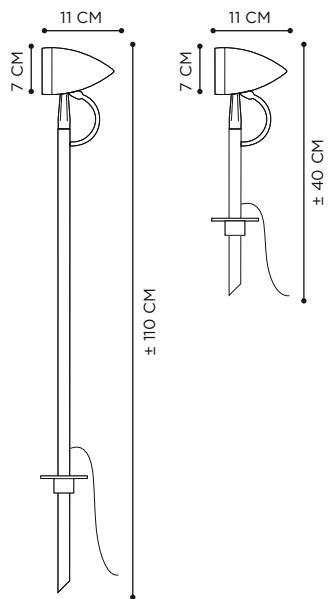

WIDTH 12 CM
DEPTH 13 CM
HEIGHT 100 CM

MATERIALS

 TEAK + ANTIQUE BRASS
TEAK + ZINC

RECOMMENDED LIGHT SOURCE

LAMP LED - 5W - GU10 - FLAT OPTIC
POWER IN 230V
IP-RATING IP44

INSTALLATION OPTION JUB5625

BEAMY WALL

TECHNICAL INFO

REFERENCE

BMYW220
BMYWZ220

DIMENSIONS

WIDTH 8 CM
DEPTH 8 CM
HEIGHT 11 CM

MATERIALS

ANTIQUÉ BRASS

ZINC

RECOMMENDED LIGHT SOURCE

LAMP LED - 5W - GU10 - FLAT OPTIC
POWER IN 230V
IP-RATING IP44

BULLET

TECHNICAL INFO

REFERENCE

BLTL / BLTLG
BLTLAN / BLTLGAN

DIMENSIONS

WIDTH 7 CM
DEPTH 11 CM
HEIGHT ± 40 CM / ± 110 CM

REFERENCE CLOW

DIMENSIONS

WIDTH 12 CM
DEPTH 18,5 CM
HEIGHT 25 CM

MATERIALS

TEAK + HANDMADE
CLEAR GLASS

LIGHT SOURCE

LAMP 4W - DECORATIVE LED
FILAMENT BULB INCLUDED
POWER IN 230V - E27
LIGHT OUTPUT 280LM
COLOR TEMPERATURE 2200K
IP-RATING IP54