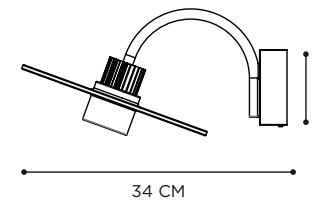

LIGHT SOURCE

LAMP	LED 5,8W
POWER SUPPLY	500mA DRIVER INCLUDED IN FIXTURE
POWER IN	100-240V - 50/60Hz
LIGHT OUTPUT	540LM
COLOR TEMPERATURE	3000K
IP-RATING	IP65

34 CM