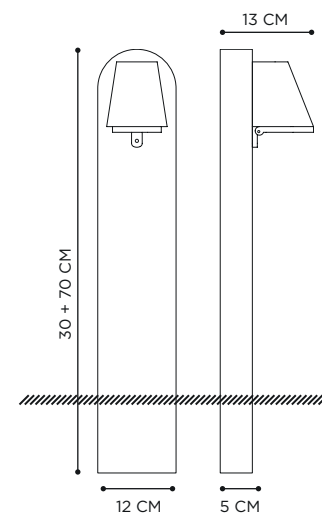

BEACON

TECHNICAL INFO

REFERENCE BCN140B
BCN140W

DIMENSIONS

WIDTH 9,5 CM
DEPTH 13,5 CM
HEIGHT 140 CM

MATERIALS

TEAK + PORCELAIN BLACK

TEAK + PORCELAIN WHITE

REFERENCE

BCNWB
BCNWW

DIMENSIONS

WIDTH 10,5 CM
DEPTH 12,5 CM
HEIGHT 15,5 CM

MATERIALS

TEAK + PORCELAIN BLACK

TEAK + PORCELAIN WHITE

LIGHT SOURCE

WIDTH 12 CM
DEPTH 13 CM
HEIGHT 100 CM

MATERIALS

 TEAK + ANTIQUE BRASS
TEAK + ZINC

RECOMMENDED LIGHT SOURCE

LAMP LED - 5W - GU10 - FLAT OPTIC
POWER IN 230V
IP-RATING IP44

INSTALLATION OPTION JUB5625

BEAMY WALL

TECHNICAL INFO

REFERENCE

BMYW220
BMYWZ220

DIMENSIONS

WIDTH 8 CM
DEPTH 8 CM
HEIGHT 11 CM

MATERIALS

ANTIQUÉ BRASS

ZINC