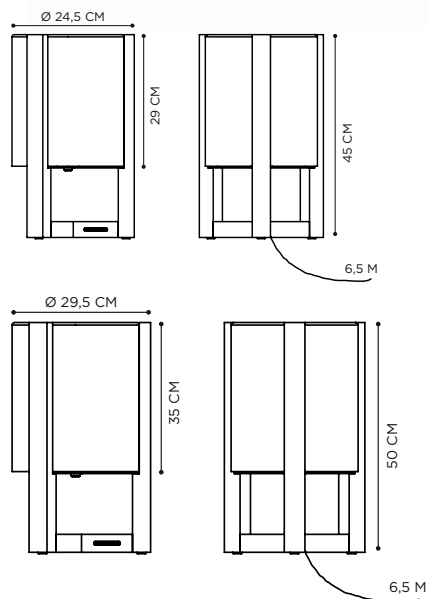

LIGHT SOURCE

LAMP 4W - DECORATIVE LED
FILAMENT BULB INCLUDED
POWER IN 230V - E27
LIGHT OUTPUT 280LM
COLOR TEMPERATURE 2200K
IP-RATING IP43

EXTRAS CABLE 6,5 METER