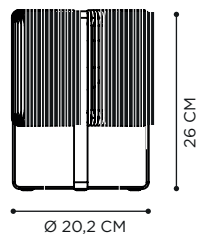

DIMENSIONS

WIDTH 9 CM
DEPTH 11 CM
HEIGHT 7,5 CM

MATERIALS

ELECTROPOLISHED
STAINLESS STEEL

RECOMMENDED LIGHT SOURCE

LAMP LED 5W - GU10 FLAT OPTIC
POWER IN 230V
IP-RATING IP55

EXTRAS ADJUSTABLE ANGLE 90°

ROPY

SOLAR LAMP

TECHNICAL INFO

REFERENCE

RPY040AB
RPY040GG
RPY040SD

DIMENSIONS

WIDTH Ø 29 CM
DEPTH Ø 29 CM
HEIGHT 40 CM

MATERIALS

POWDER COATED ALUMINIUM
ANTHRACITE + POLYOLEFIN ROPE
BRONZE

ROPY TABLE

SOLAR LAMP

TECHNICAL INFO

REFERENCE

RPYTBAB
RPYTBGG
RPYTBSD

DIMENSIONS

WIDTH Ø 20,2 CM
DEPTH Ø 20,2 CM
HEIGHT 26 CM

MATERIALS

RUSTY

TECHNICAL INFO

REFERENCE

RUS40 / RUS40L (LED)
RUS70 / RUS70L (LED)

DIMENSIONS

WIDTH Ø 13 CM
DEPTH Ø 19 CM
HEIGHT 40 CM / 70 CM

MATERIALS

CAST IRON