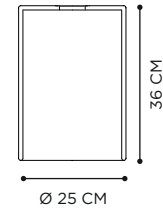

MOVE / SMALL / GATE

03DOMG02

CLEAR

HAND MADE GLASS

03DOMG02SM

SMOKE

HAND MADE GLASS

03DOMG02AM

AMBER

HAND MADE GLASS