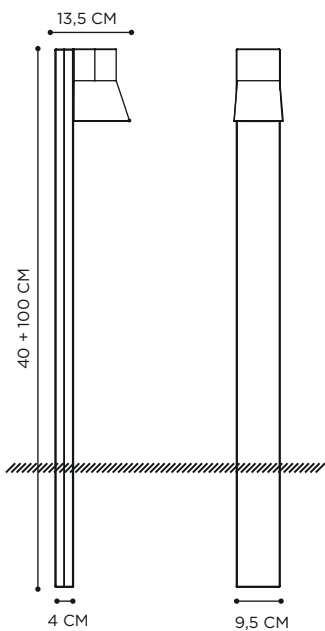

LIGHT SOURCE

LAMP LED - 2,2W
POWER SUPPLY 250mA DRIVER INCLUDED
IN FIXTURE
POWER IN 100-240V - 50/60Hz
LIGHT OUTPUT 390LM
COLOR TEMPERATURE 2700K
IP-RATING IP65

INSTALLATION OPTION JUB5625