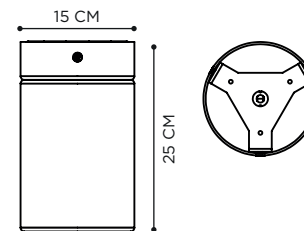

DIMENSIONS

WIDTH 9 CM
DEPTH 11 CM
HEIGHT 7,5 CM

MATERIALS

ELECTROPOLISHED
STAINLESS STEEL

RECOMMENDED LIGHT SOURCE

LAMP LED 5W - GU10 FLAT OPTIC
POWER IN 230V
IP-RATING IP55

EXTRAS ADJUSTABLE ANGLE 90°

ROPY

RUSTY

TECHNICAL INFO

REFERENCE

RUS40 / RUS40L (LED)
RUS70 / RUS70L (LED)

DIMENSIONS

WIDTH Ø 13 CM
DEPTH Ø 19 CM
HEIGHT 40 CM / 70 CM

MATERIALS

CAST IRON

REFERENCE TSLCA

DIMENSIONS

WIDTH 15 CM
DEPTH 15 CM
HEIGHT 25 CM

MATERIALS

POWDER COATED ALUMINIUM
ANTHRACITE + HANDMADE
CLEAR GLASS

LIGHT SOURCE

LAMP 4W - DECORATIVE LED
FILAMENT BULB INCLUDED
POWER IN 230V - E27
LIGHT OUTPUT 280LM
COLOR TEMPERATURE 2200K
IP-RATING IP43

TESLA WALL

TECHNICAL INFO

REFERENCE TSLWA

DIMENSIONS

WIDTH 15 CM
DEPTH 16 CM
HEIGHT 25 CM

MATERIALS

POWDER COATED ALUMINIUM
ANTHRACITE + HANDMADE
CLEAR GLASS

LIGHT SOURCE