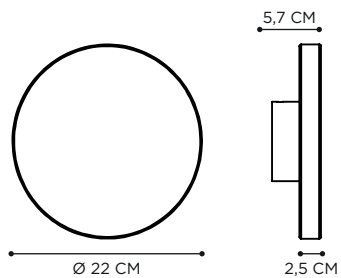

LOG WALL

TECHNICAL INFO

REFERENCE

LOGW *

DIMENSIONS

WIDTH	14 CM
DEPTH	10 CM
HEIGHT	7 CM

MATERIALS

TEAK + STAINLESS STEEL

MOSO GROUND

Ø 12 CM

TECHNICAL INFO

REFERENCE

MSOGA

DIMENSIONS

WIDTH Ø 12 CM
DEPTH 50 CM
HEIGHT 43,5 CM

MATERIALS