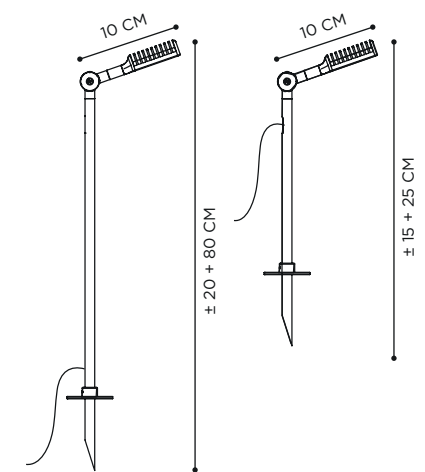

LIGHT SOURCE

LAMP POWERLED 3W
LIGHT OUTPUT 450LM
COLOR TEMPERATURE 2700K
IP-RATING IP65
REQUIRED LEDCONKIT OR DRI1