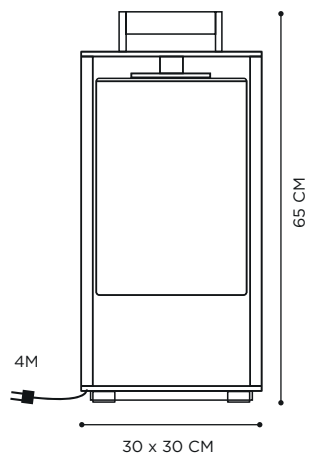

DOME SMALL

TECHNICAL INFO

REFERENCE

DOMESBCL
DOMESBSM
DOMESBAM
DOMESWCL
DOMESWSM
DOMESWAM

DIMENSIONS

WIDTH 30 CM
DEPTH 30 CM
HEIGHT 65 CM

MATERIALS

POWDER COATED ALUMINIUM
ANTHRACITE OR WHITE FRAME

HANDMADE GLASS
CLEAR / SMOKE / AMBER

LIGHT SOURCE

LAMP 4W - DECORATIVE LED
FILAMENT BULB INCLUDED
POWER IN 230V - E27
LIGHT OUTPUT 280LM
COLOR TEMPERATURE 2200K
IP-RATING IP43