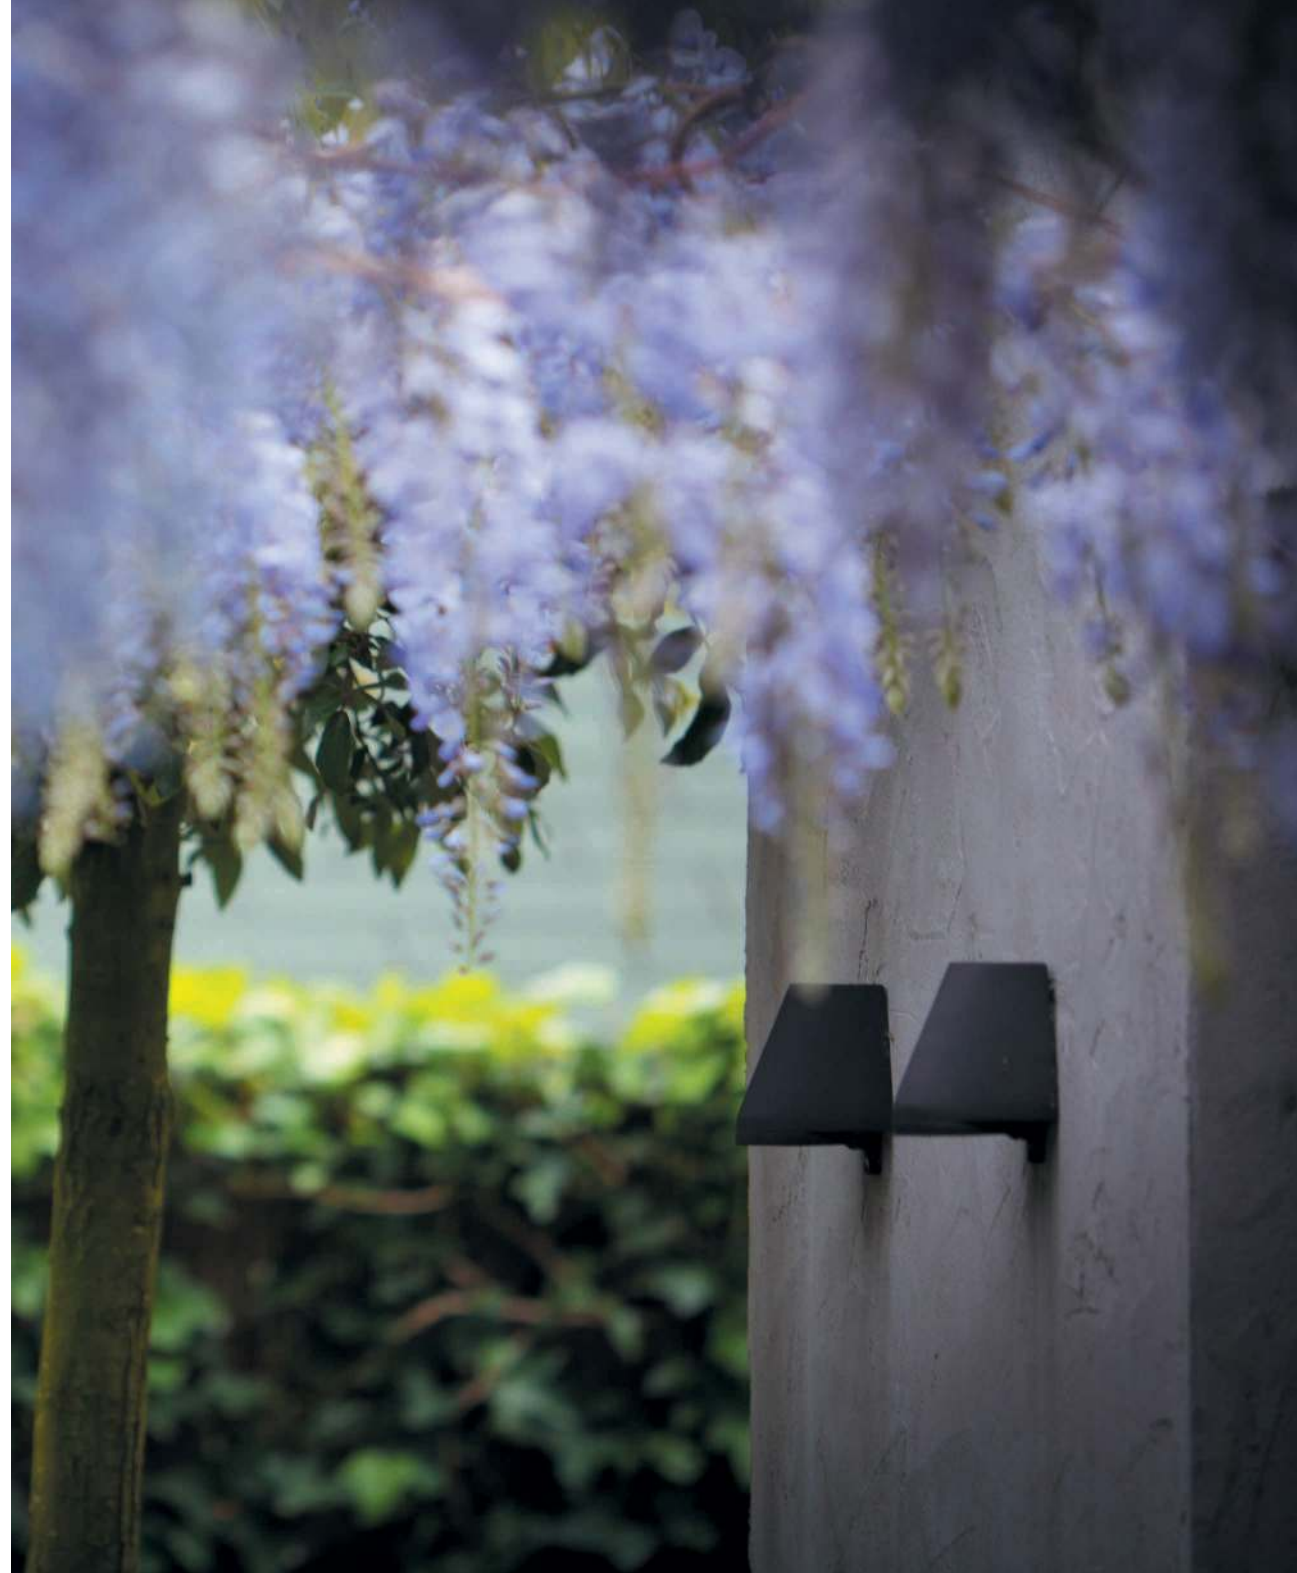

BEAMY WALL

TECHNICAL INFO

REFERENCE

BMYW220
BMYWZ220

DIMENSIONS

WIDTH 8 CM
DEPTH 8 CM
HEIGHT 11 CM

MATERIALS

ANTIQUÉ BRASS

ZINC

RECOMMENDED LIGHT SOURCE

LAMP LED - 5W - GU10 - FLAT OPTIC
POWER IN 230V
IP-RATING IP44