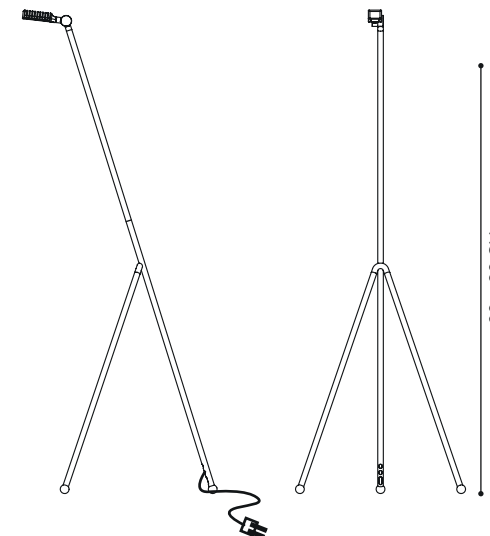

LIGHT SOURCE

LAMP POWERLED 3W
POWER SUPPLY 350mA DRIVER INCLUDED
IN FIXTURE
POWER IN 100-240V - 50/60Hz
LIGHT OUTPUT 450LM
COLOR TEMPERATURE 2700K
IP-RATING IP65