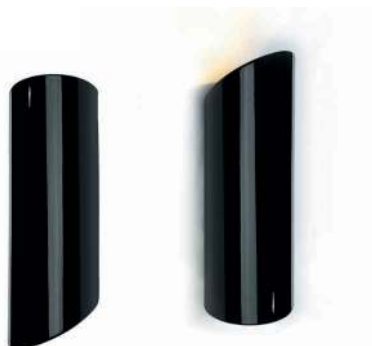

MOSO WALL

TECHNICAL INFO

REFERENCE

MSOWUW
MSOWUB
MSOWUNB
MSOWDW
MSOWDB
MSOWDNB

DIMENSIONS

WIDTH 10 CM
DEPTH 10 CM
HEIGHT 30 CM

MATERIALS

PORCELAIN
WHITE / BLACK / NIGHTBLUE

LIGHT SOURCE

LAMP LED 3W
POWER SUPPLY 350mA DRIVER INCLUDED
IN FIXTURE
POWER IN 100-240V - 50/60Hz
LIGHT OUTPUT 450LM
COLOR TEMPERATURE 2700K
IP-RATING IP65

EXTRA

ADJUSTBLE BEAM
UP OR DOWN LIGHTER