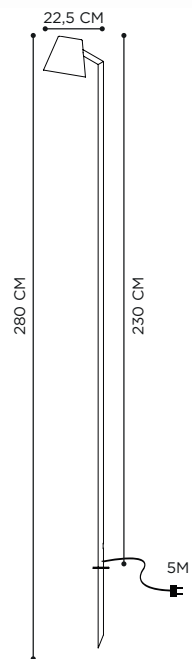

PARKER PATH