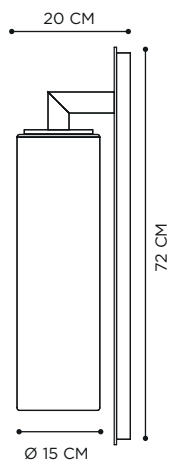

DOME WALL

TECHNICAL INFO

REFERENCE

DOMEWBCL
DOMEWBSM
DOMEWBAM
DOMEWWCL
DOMEWWSM
DOMEWWAM

DIMENSIONS

WIDTH 15 CM
DEPTH 20 CM
HEIGHT 65 CM

MATERIALS

POWDER COATED ALUMINIUM
ANTHRACITE OR WHITE FRAME

HANDMADE GLASS
CLEAR / SMOKE / AMBER

LIGHT SOURCE

LAMP 4W - DECORATIVE LED
FILAMENT BULB INCLUDED
POWER IN 230V - E27
LIGHT OUTPUT 280LM
COLOR TEMPERATURE 2200K
IP-RATING IP43