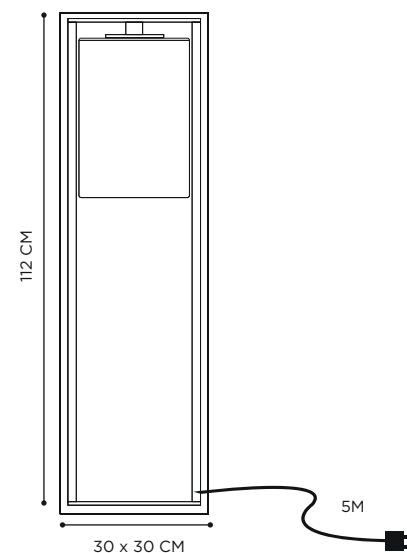

DOME GATE

TECHNICAL INFO

REFERENCE

DOMEGTBCL
DOMEGTBSM
DOMEGTBAM
DOMEGTWCL
DOMEGTWSM
DOMEGTWAM

DIMENSIONS

WIDTH 30 CM
DEPTH 30 CM
HEIGHT 60 CM

MATERIALS

POWDER COATED ALUMINIUM
ANTHRACITE OR WHITE FRAME

DOME MOVE

TECHNICAL INFO

REFERENCE

DOMEMBCL
DOMEMBSM
DOMEMBAM
DOMEMWCL
DOMEMWSM
DOMEMWAM

DIMENSIONS

WIDTH 30 CM
DEPTH 30 CM
HEIGHT 112 CM

MATERIALS

POWDER COATED ALUMINIUM
ANTHRACITE OR WHITE FRAME

DOME SMALL

TECHNICAL INFO

REFERENCE

DOMESBCL
DOMESBSM
DOMESBAM
DOMESWCL
DOMESWSM
DOMESWAM

DIMENSIONS

WIDTH 30 CM
DEPTH 30 CM
HEIGHT 65 CM

MATERIALS

POWDER COATED ALUMINIUM
ANTHRACITE OR WHITE FRAME

DOMEWBCL
DOMEWBSM
DOMEWBAM
DOMEWWCL
DOMEWWSM
DOMEWWAM

DIMENSIONS

WIDTH 15 CM
DEPTH 20 CM
HEIGHT 65 CM

MATERIALS

POWDER COATED ALUMINIUM
ANTHRACITE OR WHITE FRAME

HANDMADE GLASS
CLEAR / SMOKE / AMBER

LIGHT SOURCE