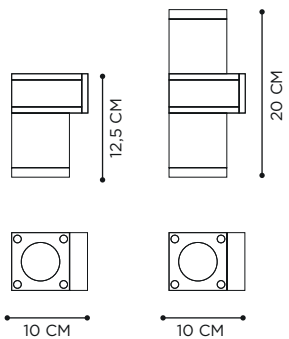

Q-BIC WALL

TECHNICAL INFO

REFERENCE

QBW1D220EP
QBW2D220EP

DIMENSIONS

WIDTH 7,5 CM
DEPTH 12,5 CM
HEIGHT 10 - 20 CM

MATERIALS

TEAK + ELECTROPOLISHED
STAINLESS STEEL

RECOMMENDED LIGHT SOURCE

LAMP LED 5W - GU10 FLAT OPTIC
POWER IN 230V
IP-RATING IP55