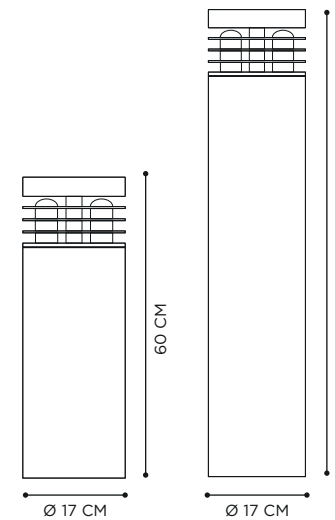

LIGHT SOURCE FOR LED

LAMP   3x LED 8,5W
POWER IN   230V - 50 Hz
LIGHT OUTPUT   470LM
COLOR TEMPERATURE   3000K
IP-RATING   IP55

CONNECTION BOX   INCLUDED