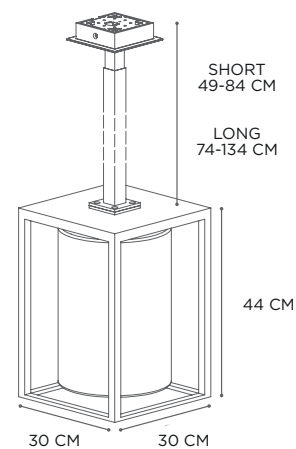

REFERENCE CLOW

DIMENSIONS

WIDTH 12 CM
DEPTH 18,5 CM
HEIGHT 25 CM

MATERIALS

TEAK + HANDMADE
CLEAR GLASS

LIGHT SOURCE

LAMP 4W - DECORATIVE LED
FILAMENT BULB INCLUDED
POWER IN 230V - E27
LIGHT OUTPUT 280LM
COLOR TEMPERATURE 2200K
IP-RATING IP54

CLUB LOUNGE

TECHNICAL INFO

REFERENCE

CLBLTR / CLBLAM (LED)
CLBLSTR / CLBLSAM (SOLAR)

DIMENSIONS

WIDTH 60 CM
DEPTH 60 CM
HEIGHT 161,5 CM

MATERIALS

TEAK + STAINLESS STEEL (EP)
BEIGE SHADE
TEAK + STAINLESS STEEL (EP)
AMBER SHADE

DOME CEILING

TECHNICAL INFO

REFERENCE

DOMECSBCL
 DOMECSBSM
 DOMECSBAM
 DOMECLBCL
 DOMECLBSM
 DOMECLBAM

DIMENSIONS

WIDTH 30 CM
 DEPTH 30 CM
 HEIGHT 44 CM + 49-84 CM - SHORT
 44 CM + 74-134 CM - LONG

MATERIALS

DOME FLOOR

TECHNICAL INFO

REFERENCE

DOMEFBCL
 DOMEFBSM
 DOMEFBAM
 DOMEFWCL
 DOMEFWSM
 DOMEFWAM

DIMENSIONS

WIDTH 33 CM
 DEPTH 23 CM
 HEIGHT 171 CM

MATERIALS

POWDER COATED ALUMINIUM
ANTHRACITE OR WHITE FRAME