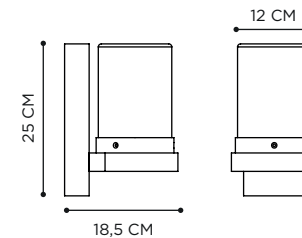

REFERENCE

BCNWB
BCNWW

DIMENSIONS

WIDTH 10,5 CM
DEPTH 12,5 CM
HEIGHT 15,5 CM

MATERIALS

TEAK + PORCELAIN BLACK

TEAK + PORCELAIN WHITE

LIGHT SOURCE

RECOMMENDED LIGHT SOURCE

LAMP LED - 5W - GU10 - FLAT OPTIC
POWER IN 230V
IP-RATING IP44

BULLET

TECHNICAL INFO

REFERENCE

BLTL / BLTLG
BLTLAN / BLTLGAN

DIMENSIONS

WIDTH 7 CM
DEPTH 11 CM
HEIGHT ± 40 CM / ± 110 CM

REFERENCE CLOW

DIMENSIONS

WIDTH 12 CM
DEPTH 18,5 CM
HEIGHT 25 CM

MATERIALS

TEAK + HANDMADE
CLEAR GLASS

LIGHT SOURCE

LAMP 4W - DECORATIVE LED
FILAMENT BULB INCLUDED
POWER IN 230V - E27
LIGHT OUTPUT 280LM
COLOR TEMPERATURE 2200K
IP-RATING IP54

CLUB LOUNGE

TECHNICAL INFO

REFERENCE

CLBLTR / CLBLAM (LED)
CLBLSTR / CLBLSAM (SOLAR)

DIMENSIONS

WIDTH 60 CM
DEPTH 60 CM
HEIGHT 161,5 CM

MATERIALS

TEAK + STAINLESS STEEL (EP)
BEIGE SHADE
TEAK + STAINLESS STEEL (EP)
AMBER SHADE