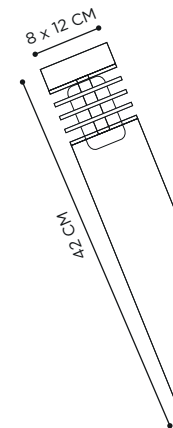

TECHNICAL INFO

REFERENCE ELLW / ELLWL (LED)

DIMENSIONS

WIDTH 8 CM
DEPTH 12 CM
HEIGHT 42 CM

MATERIALS

TEAK + STAINLESS STEEL

RECOMMENDED LIGHT SOURCE

LAMP LED / FLUO MAX. 11W
POWER IN 230V - E27
IP-RATING IP55

LIGHT SOURCE FOR LED

LAMP LED 8,5W
POWER IN 230V - 50 Hz
LIGHT OUTPUT 470LM
COLOR TEMPERATURE 3000K
IP-RATING IP55

INSTALLATION OPTION JUB5625