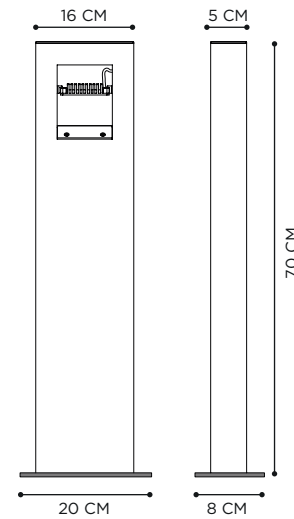

REFERENCE ELL40 * / ELL40L * (LED)

DIMENSIONS

WIDTH 17 CM
DEPTH 9 CM
HEIGHT 40 CM

MATERIALS

TEAK + STAINLESS STEEL

RECOMMENDED LIGHT SOURCE

LAMP LED / FLUO MAX. 11W
POWER IN 230V - E27
IP-RATING IP55

LIGHT SOURCE FOR LED

INSTALLATION OPTION JUB5625

IRONY

TECHNICAL INFO

REFERENCE IRN70 / IRN70L (LED)

DIMENSIONS

WIDTH 20 CM
DEPTH 10 CM
HEIGHT 70 CM

MATERIALS

CAST IRON

INSTALLATION OPTION JUB5625

LIGHTHOUSE

TECHNICAL INFO

REFERENCE

LIG40 / LIG40L (LED) *
LIG40ST / LIG40STL (LED)

DIMENSIONS

WIDTH 10 CM
DEPTH 10 CM
HEIGHT 40 CM

MATERIALS

INSTALLATION OPTION JUB5625

LOG

TECHNICAL INFO

REFERENCE LOG70 *

DIMENSIONS

WIDTH 16 CM
 DEPTH 5 CM
 HEIGHT 70 CM

MATERIALS

TEAK + STAINLESS STEEL