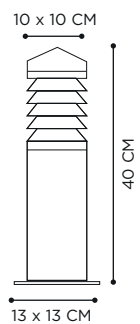

LIGHTHOUSE

TECHNICAL INFO

REFERENCE

LIG40 / LIG40L (LED) *
LIG40ST / LIG40STL (LED)

DIMENSIONS

WIDTH 10 CM
DEPTH 10 CM
HEIGHT 40 CM

MATERIALS

TEAK + BRASS

GRANITE + STAINLESS STEEL

RECOMMENDED LIGHT SOURCE

LAMP LED / FLUO MAX. 11W
POWER IN 230V - E27
IP-RATING IP55

LIGHT SOURCE FOR LED

LAMP 1x LED 8,5W
POWER IN 230V - 50 Hz
LIGHT OUTPUT 470LM
COLOR TEMPERATURE 3000K
IP-RATING IP55

INSTALLATION OPTION JUB5625