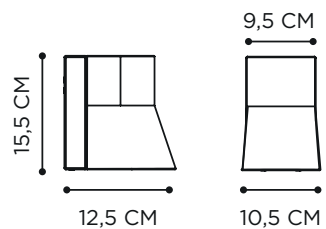

LIGHT SOURCE

LAMP LED - 2,2W
POWER SUPPLY 250mA DRIVER INCLUDED
IN FIXTURE
POWER IN 100-240V - 50/60Hz
LIGHT OUTPUT 390LM
COLOR TEMPERATURE 2700K
IP-RATING IP65