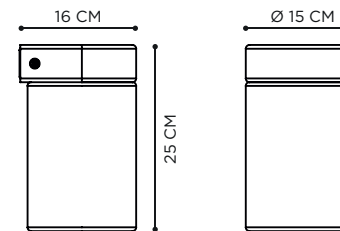

LIGHT SOURCE

LAMP 4W - DECORATIVE LED
FILAMENT BULB INCLUDED
POWER IN 230V - E27
LIGHT OUTPUT 280LM
COLOR TEMPERATURE 2200K
IP-RATING IP43