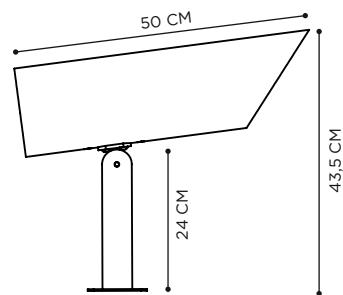

LOG WALL

TECHNICAL INFO

REFERENCE

LOGW *

DIMENSIONS

WIDTH	14 CM
DEPTH	10 CM
HEIGHT	7 CM

MATERIALS

TEAK + STAINLESS STEEL

REFERENCE LNRWAC

DIMENSIONS

WIDTH Ø 22 CM
DEPTH 5,7 CM

MATERIALS

ARABESCATO CARRARA

LIGHT SOURCE

LAMP LED STRIP 4,8W
POWER SUPPLY DRIVER INCLUDED IN FIXTURE
POWER IN 24V
LIGHT OUTPUT 600LM
COLOR TEMPERATURE 2700K
IP-RATING IP65

MOSO GROUND

Ø 12 CM

TECHNICAL INFO

REFERENCE

MSOGA

DIMENSIONS

WIDTH Ø 12 CM
DEPTH 50 CM
HEIGHT 43,5 CM

MATERIALS