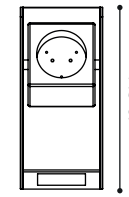

REFERENCE

NPT60 / NPT60L (LED) *
NPT100 / NPT100L (LED) *

DIMENSIONS

WIDTH Ø 17 CM
DEPTH Ø 17 CM
HEIGHT 60 CM / 100 CM

MATERIALS

STAINLESS STEEL

RECOMMENDED LIGHT SOURCE

LAMP 3x LED / FLUO MAX. 11W
POWER IN 230V - E27
IP-RATING IP55

WIDTH 9 CM
DEPTH 19,5 CM
HEIGHT 19 CM

MATERIALS

ELECTRO & HAND POLISHED
STAINLESS STEEL

CUBE IN CARMINE RED OR
ORGANIC OLIVE

LIGHT SOURCE

LAMP LED 2,2W
POWER SUPPLY 250mA DRIVER INCLUDED
IN FIXTURE
POWER IN 100-240V - 50/60Hz
LIGHT OUTPUT 390LM
COLOR TEMPERATURE 2700K
IP-RATING IP65

19,5 CM

19 CM

OMEGA

TECHNICAL INFO

REFERENCE

OMG1D220EP
OMG2D220EP

DIMENSIONS

WIDTH 8 CM
DEPTH 9,5 CM
HEIGHT 8 CM / 14,5 CM