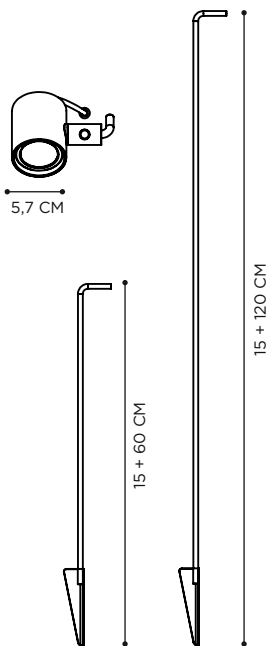

SPOTTY SPIKE

TECHNICAL INFO

REFERENCE

SPTHBR +
SPTS060BR / SPTS120BR

DIMENSIONS

WIDTH 9 CM
HEIGHT 60 CM / 120 CM

MATERIALS

POWDER COATED ALUMINIUM
BRONZE

LIGHT SOURCE

LAMP LED 3W
LIGHT OUTPUT 500LM
COLOR TEMPERATURE 2700K
IP-RATING IP65

REQUIRED LEDCONKIT OR DRI1