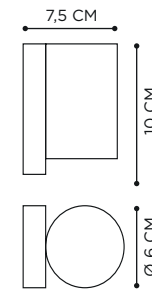

RECOMMENDED LIGHT SOURCE

LAMP LED 5W - GU10 FLAT OPTIC
POWER IN 230V
IP-RATING IP44