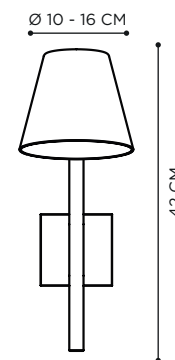

DIMENSIONS

WIDTH Ø 10 - 16 CM
DEPTH 22,5 CM
HEIGHT 230 CM

MATERIALS

ANTIQUÉ BRASS

LIGHT SOURCE

LAMP LED 3W
POWER SUPPLY 350mA DRIVER INCLUDED
IN FIXTURE
POWER IN 100-240V - 50/60Hz
LIGHT OUTPUT 450LM
IP-RATING IP65

PRKW

DIMENSIONS

WIDTH	Ø 10 - 16 CM
DEPTH	25 CM
HEIGHT	42 CM

MATERIALS

ANTIQUÉ BRASS

LIGHT SOURCE

LAMP	LED 3W
POWER SUPPLY	350mA DRIVER INCLUDED IN FIXTURE
POWER IN	100-240V - 50/60Hz
LIGHT OUTPUT	450LM
IP-RATING	IP65

PRATO

TECHNICAL INFO

REFERENCE

PRTWW *

DIMENSIONS

WIDTH	Ø 25 CM
DEPTH	34 CM
HEIGHT	16 CM

MATERIALS

POWDER COATED ALUMINIUM
WHITE

DIMENSIONS

WIDTH 9 CM
DEPTH 11 CM
HEIGHT 7,5 CM

MATERIALS

ELECTROPOLISHED
STAINLESS STEEL

RECOMMENDED LIGHT SOURCE

LAMP LED 5W - GU10 FLAT OPTIC
POWER IN 230V
IP-RATING IP55

EXTRAS ADJUSTABLE ANGLE 90°

ROPY