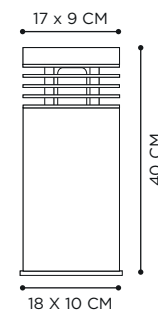

LIGHT SOURCE FOR LED

LAMP LED 8,5W
POWER IN 230V - 50 Hz
LIGHT OUTPUT 470LM
COLOR TEMPERATURE 3000K
IP-RATING IP55

INSTALLATION OPTION JUB5625